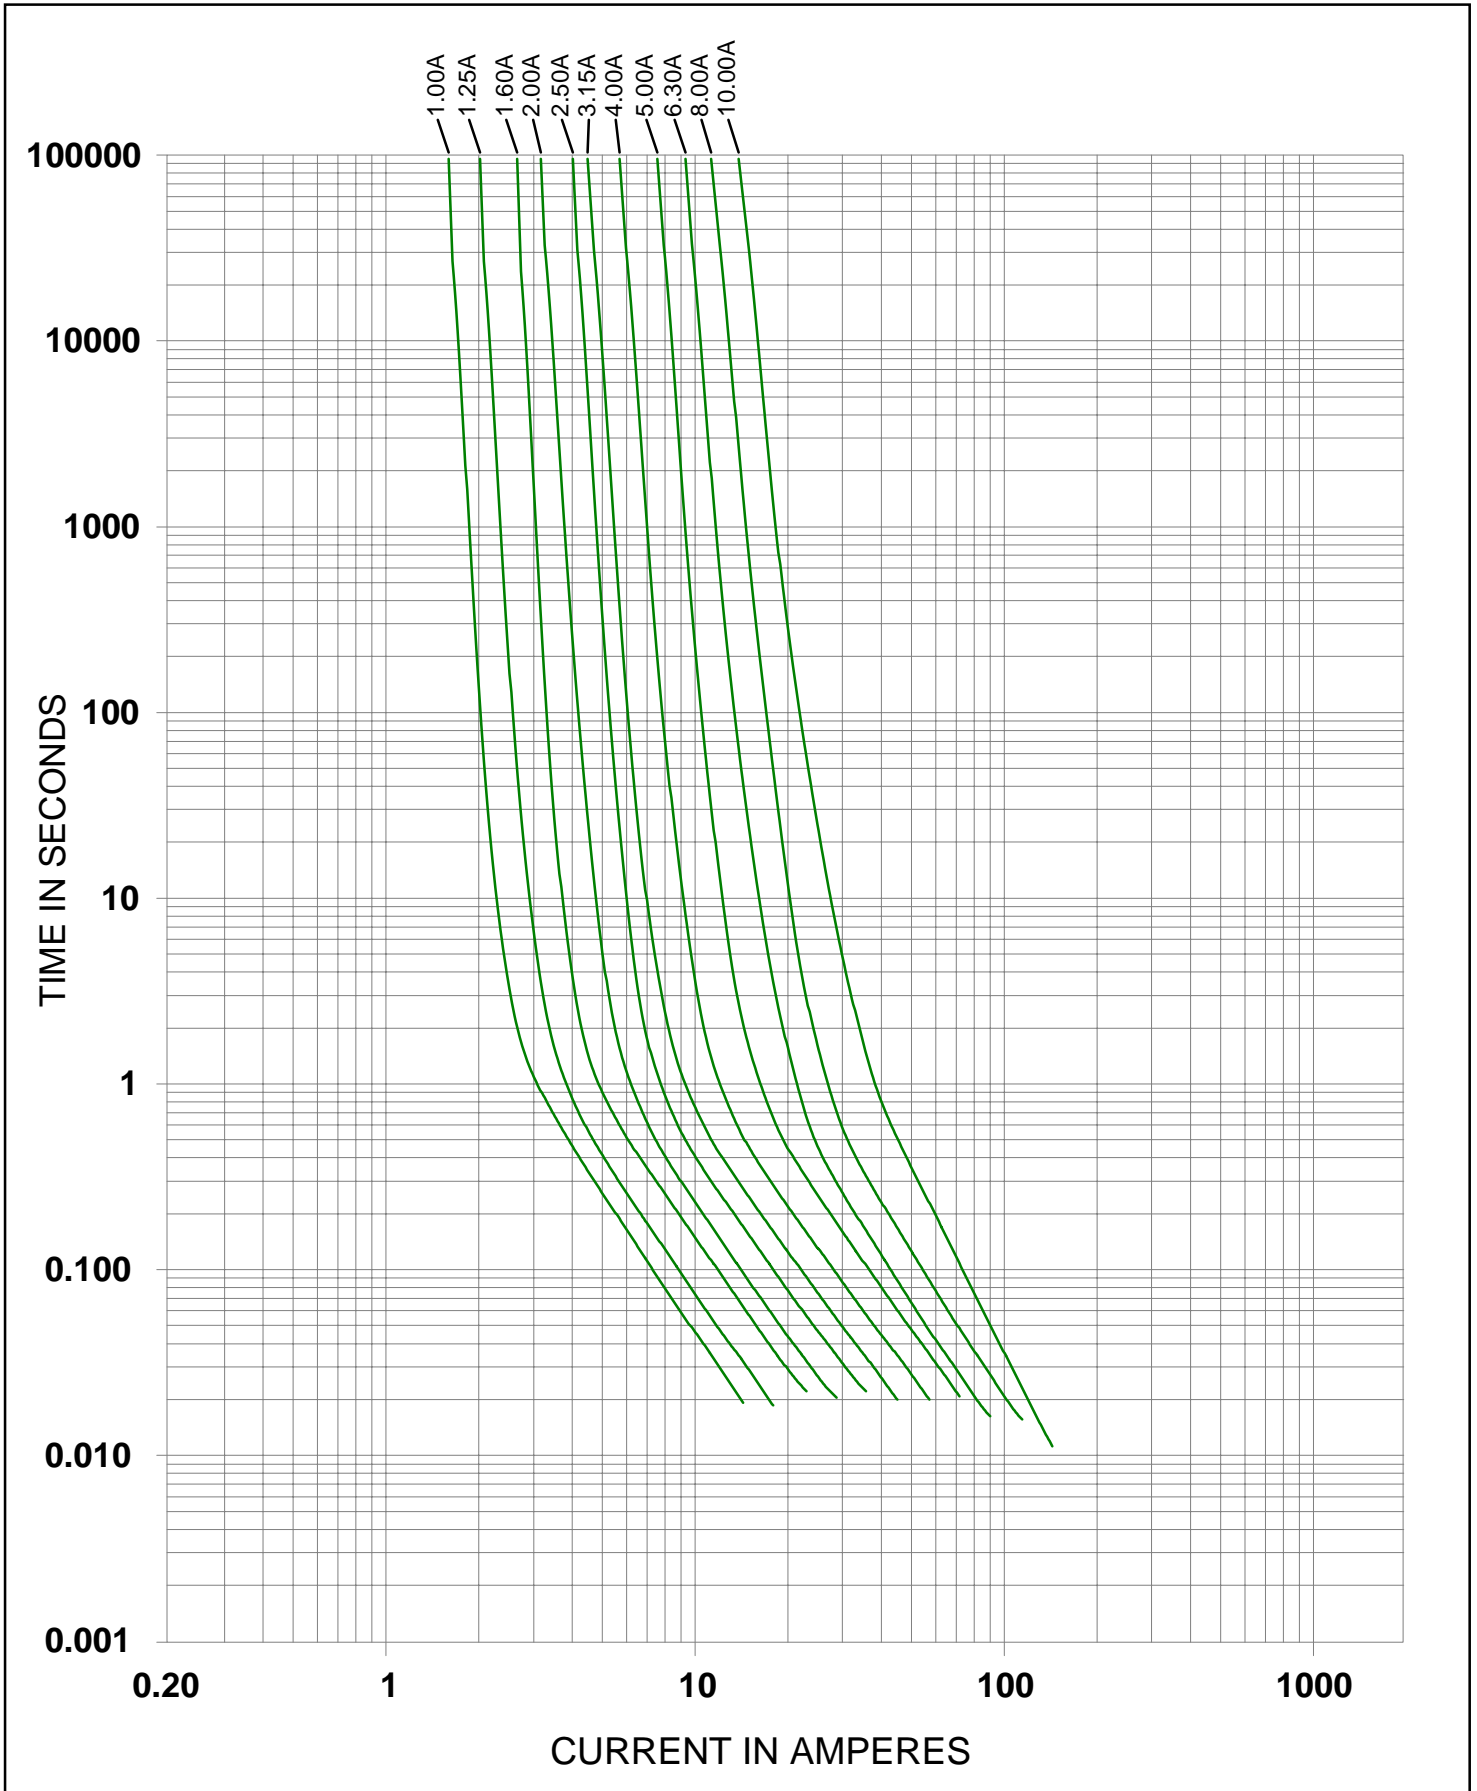

# Littelfuse®

TR5® Time Lag Fuse  
382 Series  
IEC127-3/4

Specifications are subject to change without notice.