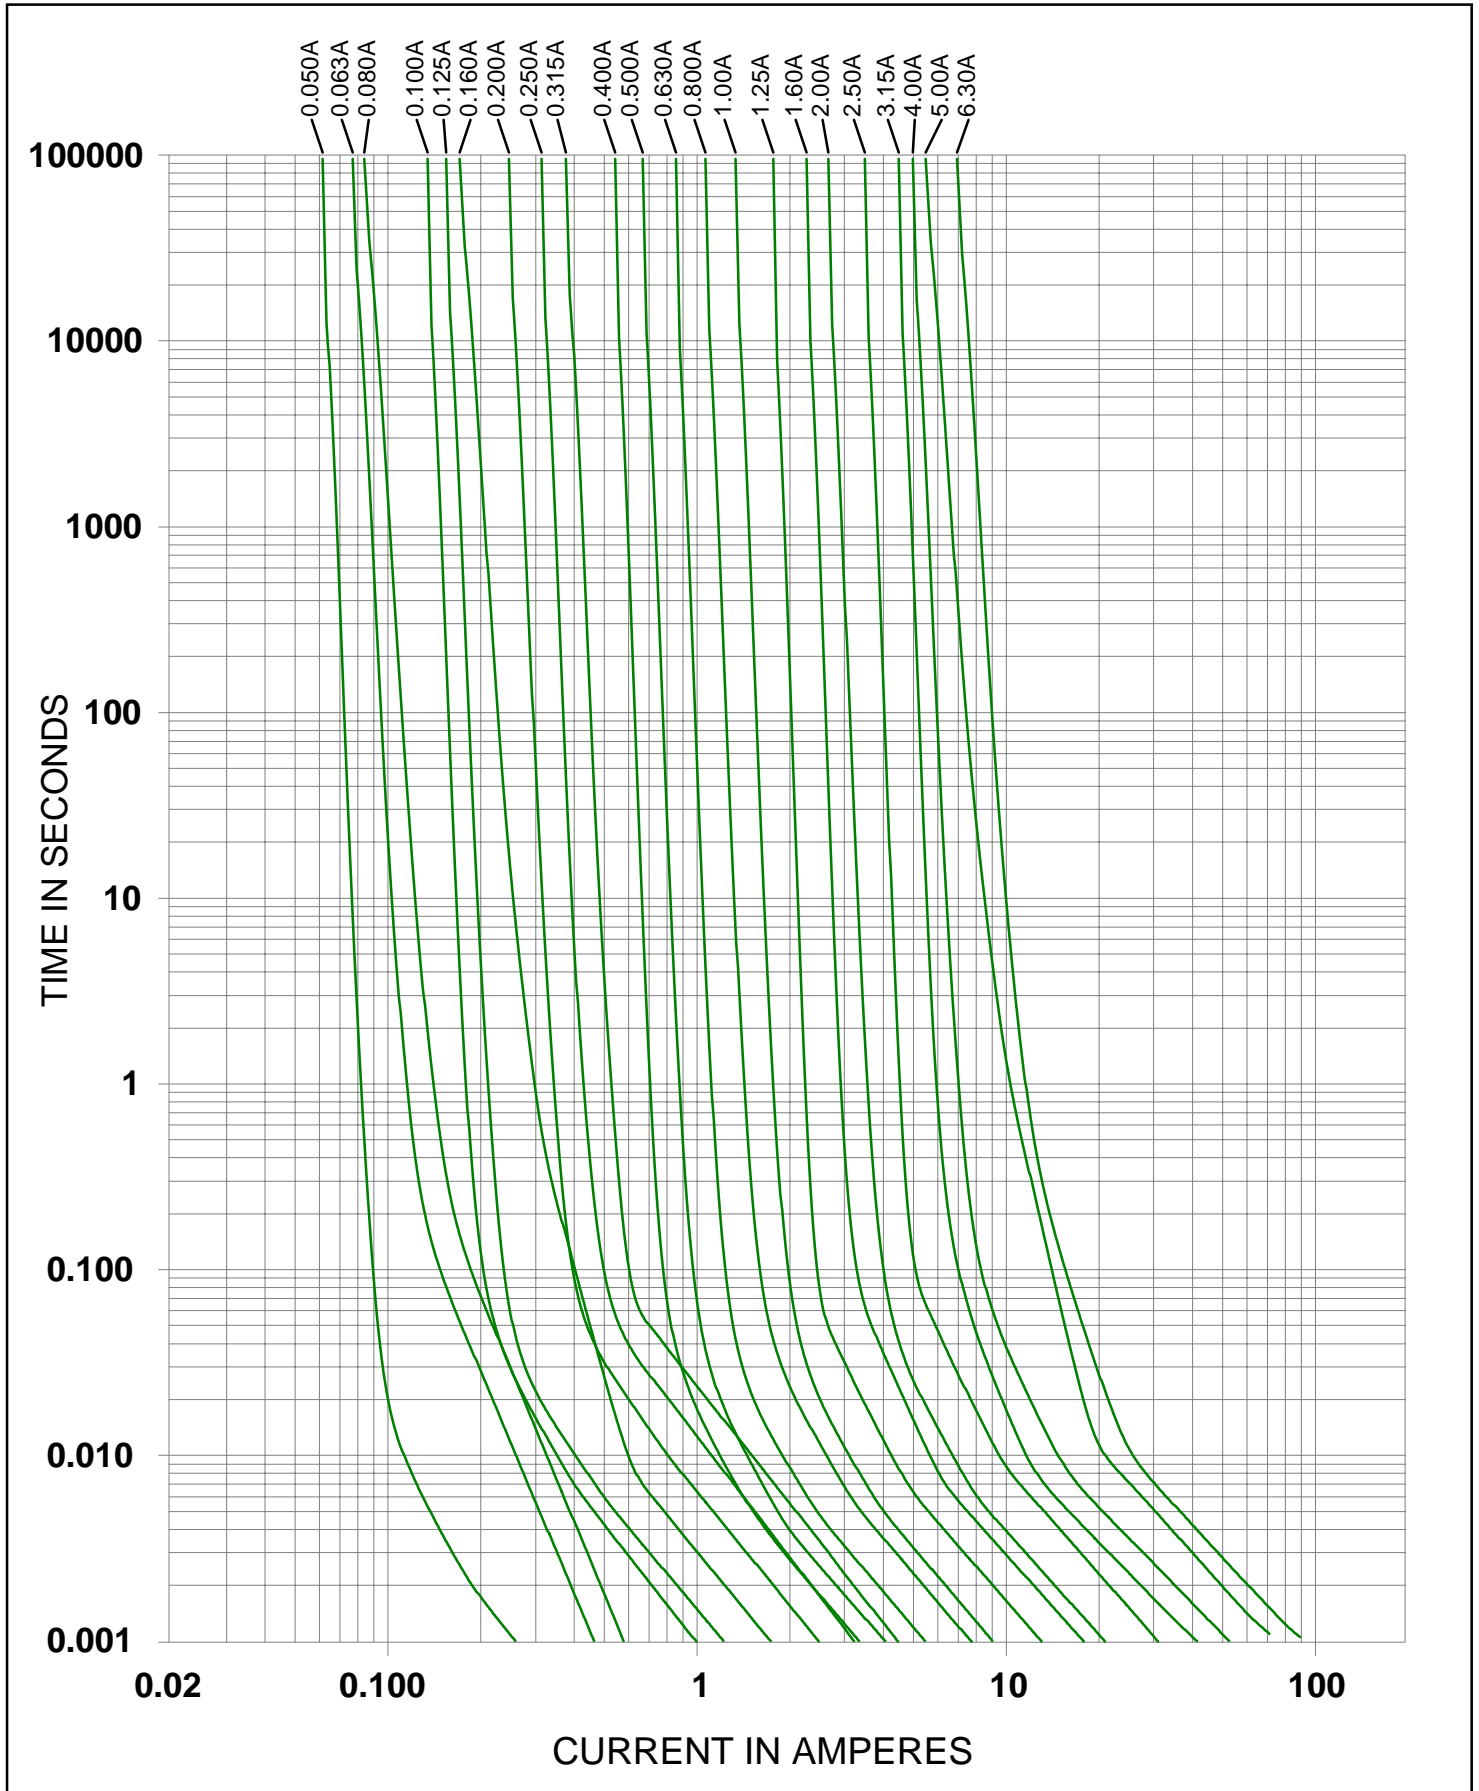

# Littelfuse®

TE5® Fast-Acting Fuse  
395 Series  
UL248 subminiature

Specifications are subject to change without notice.