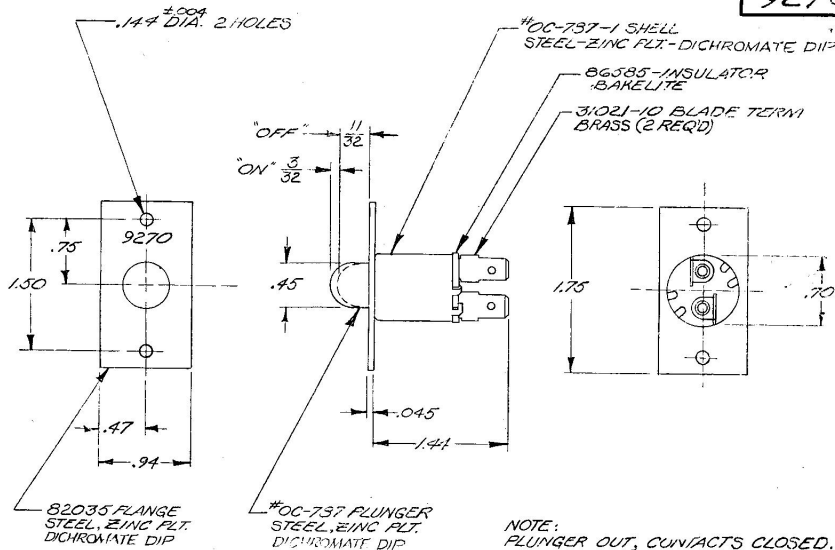

9270

VD-9001

Confidential Property of Cole Hersee

DO NOT SCALE

LET	WAS	DATE	BY	LET	WAS	DATE	BY	MATERIAL	DRAWN	CHECKED	APPR'D.	SCALE	DATE DRAWN
								NOTED	EA	✓	RS	FULL	9-2-60
								FINISH NOTED	COLE-HERSEE COMPANY BOSTON, MASS. 02127, U.S.A.				DATE BLUEPRINT
								TOLERANCES FRACTIONAL ± 0.15 DECIMAL ± 0.10	CONTROL VALVE SWITCH				9270
				F	REISSUED NO CHANGE	11-21-72	JB						