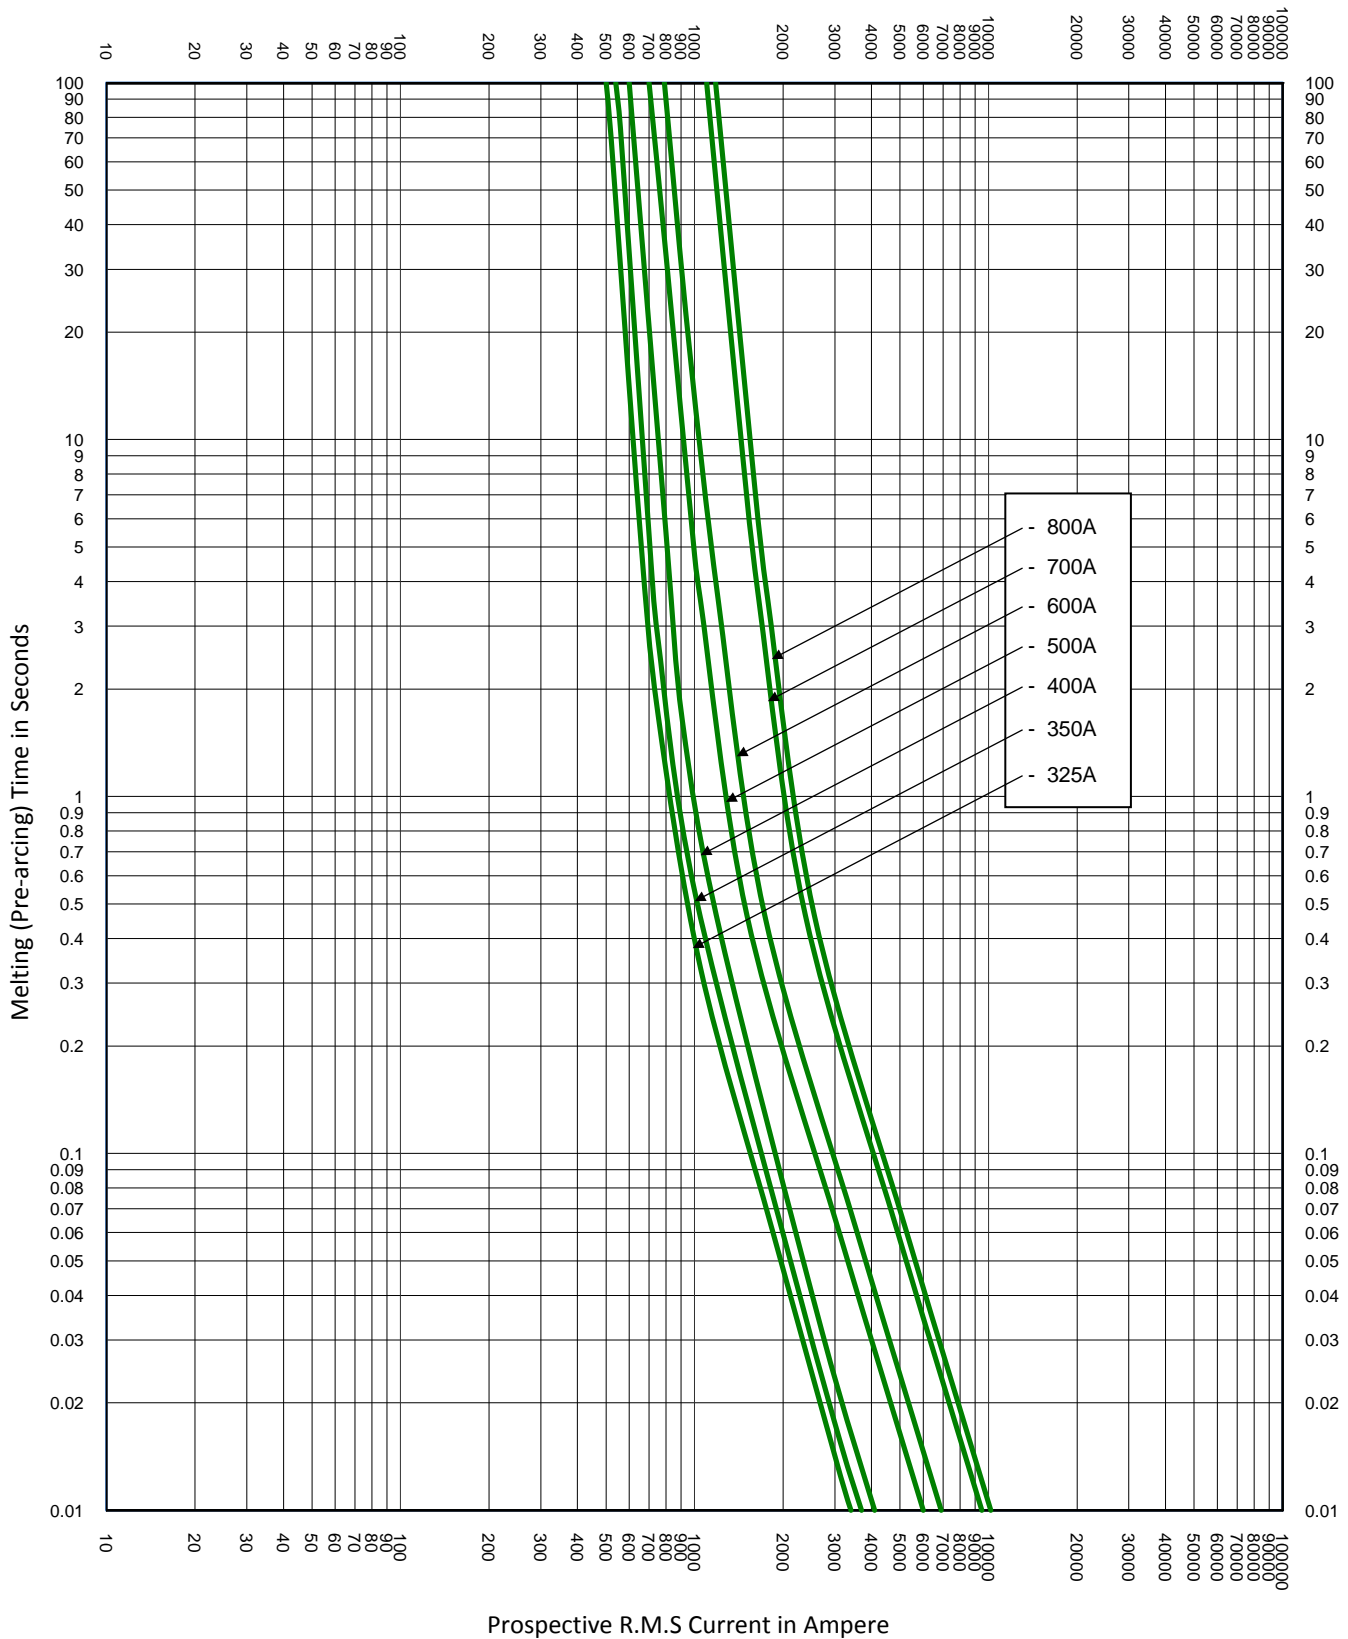

TEST VOLTAGE:	TIME CONSTANT/POWER FACTOR:	FUSE CATALOG NUMBER:
BASIS FOR DATA:		CNNE 35A - 800A
		DRAWN BY: LLL
		DATE: 02/05/2015
		REVISION: A
TIME CURRENT CHARACTERISTIC CURVES		DRAWING NO.: SHEET 3 OF 3
		FCC01-CNNE

TEST VOLTAGE:	TIME CONSTANT/POWER FACTOR:	FUSE CATALOG NUMBER:
BASIS FOR DATA:		CNNE 35A - 800A
		DRAWN BY: LLL DATE: 02/05/2015 REVISION: A
TIME CURRENT CHARACTERISTIC CURVES		DRAWING NO.: FCC01-CNNE SHEET 3 OF 3