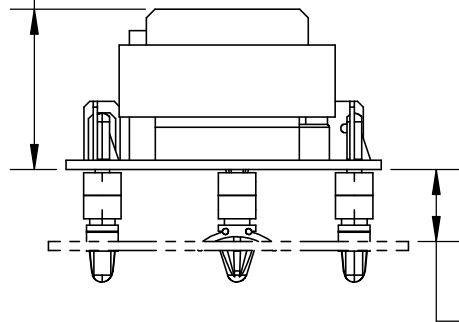

28mm [1.11in]

≤ 41mm [1.61in]

13mm [.50in]

STANDOFF MOUNTS

MOUNTING SURFACE  
0.063 (1.6mm) TO  
0.125 (3.18mm)

13mm [.50in]

41mm [1.63in]

21mm [.81in]

44mm [1.75in]

24mm [.94in]

UNLESS NOTED OTHERWISE  
DIMENSIONS ARE IN INCHES  
TOLERANCES:  
TWO PLACE DECIMAL ±0.05  
NOT DRAWN TO SCALE

MATERIAL	
NAME	DATE
DRAWN BY J.MOLER	05/12/23

DESCRIPTION: LOW-LEVEL CUTOFF  
LIQUID LEVEL CONTROL

PART NUMBER: LLC8 SERIES REV A

WEIGHT: SHEET 1 OF 1