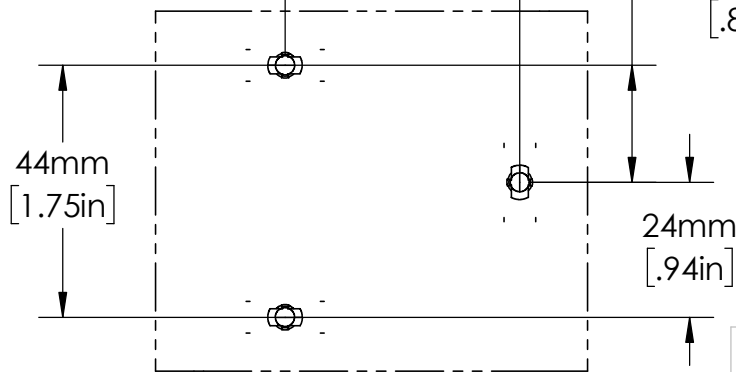

28mm [1.11in]

≤ 41mm [1.61in]

13mm [.50in]

STANDOFF MOUNTS

MOUNTING SURFACE  
0.063 (1.6mm) TO  
0.125 (3.18mm)

13mm [.50in]

41mm [1.63in]

21mm [.81in]

44mm [1.75in]

24mm [.94in]

UNLESS NOTED OTHERWISE  
DIMENSIONS ARE IN INCHES  
TOLERANCES:  
TWO PLACE DECIMAL ±0.05  
NOT DRAWN TO SCALE

MATERIAL	
NAME	DATE
DRAWN BY J.MOLER	05/12/23

DESCRIPTION: LOW-LEVEL CUTOFF  
LIQUID LEVEL CONTROL

PART NUMBER: LLC8 SERIES REV A

WEIGHT: SHEET 1 OF 1