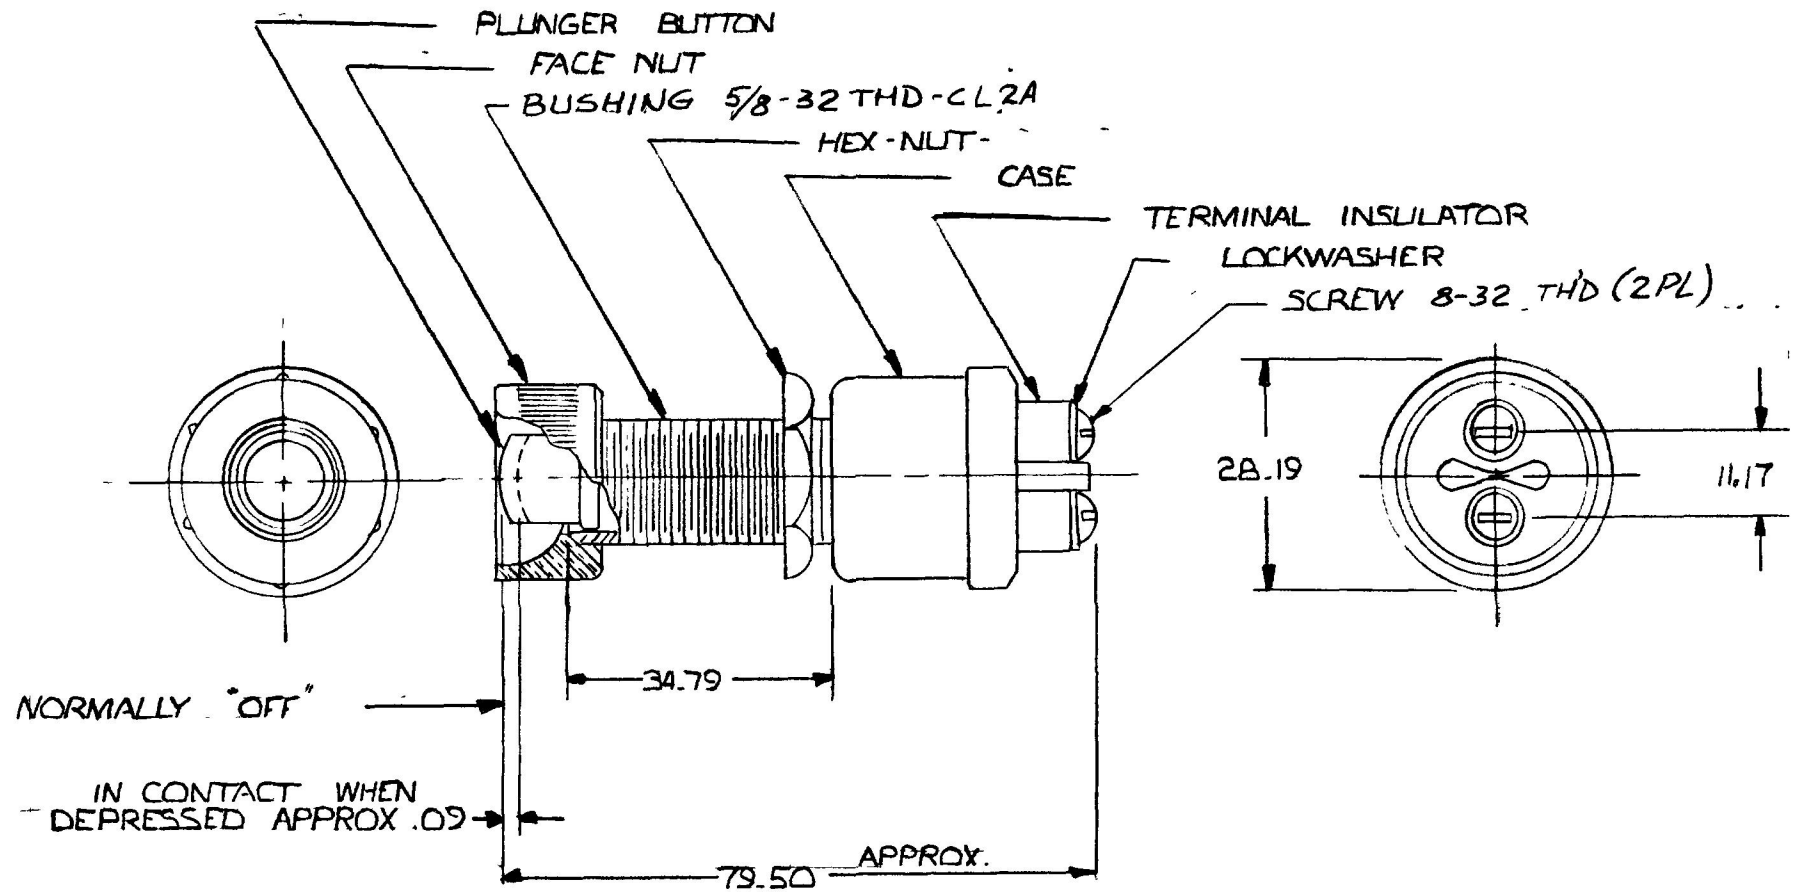

M612

mm IN
 .09 .004
 11.17 .44
 28.19 1.11
 34.79 1.37
 79.50 3.13

NOTE:
 SILVER LAMINATED
 CONTACT SURFACES

35 AMPS @ 12V DC

METRIC

DO NOT SCALE

LET	WAS	DATE	BY	LET	WAS	DATE	BY	MATERIAL	DRAWN	CHECKED	APPRV D	SCALE	DATE DRAWN
								NOTED	J K	HF		1:1	12-18-87
								FINISH NOTED	 Cole Hersee Co. <small>20 OLD COLONY AVENUE SOUTH BOSTON MA. U.S.A. 02127</small>				DATE BLUEPRINT
								TOLERANCES DECIMAL ± METRIC ±.010					HEAVY DUTY STARTER SWITCH
					REDRAWN	12-21-87	J K						

CH-188(4-78)