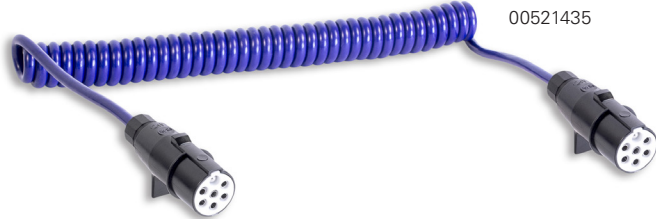

SPIRAL COILS

Description

Complementing our extensive portfolio of vehicle connectors, we offer complete cable assemblies that are compatible with, and feature, these connectors. These assemblies are ISO-certified for on-road use and are offered ready-to-install. By installing a pre-assembled spiral cable, our products eliminate the time, cost, and complications of terminal assembly and installation for your team.

Web Resources

Download installation instructions, 2D prints and technical resources at: littelfuse.com/Spiral-Coils

Applications

Available variants in cable material, connector material, and coil number and diameter, these products offer solutions for a variety of applications. Varied series within this portfolio are suitable for use with basic lighting and accessories, but also include variants rated for use in battery charging and hazardous material applications.

Ordering Information

PART NUMBER	DESCRIPTION	CONNECTOR MATERIAL	CABLE CORES	ISO	CABLE DIAMETER	VOLTAGE	CABLE MATERIAL	MAX EXTENDED WORKING LENGTH	TURN DIAMETER	Terminals	Terminal Material
00551000	7-Pole Spiral Coil	N/A	6x1mm2, 1x2.5mm2	1185 3731	10.3mm	12/24V	TPC	3.5m	75mm	—	—
00551400	7-Pole Spiral Coil	Aluminum	6x1mm2, 1x2.5mm2	1185	10.3mm	24V	TPC	3.5m	75mm	—	—
00552000	7-Pole Spiral Coil	N/A	6x1mm2, 1x2.5mm2	1185 3731	10.3mm	12/24V	TPC	4.5m	75mm	—	—
00552400	7-Pole Spiral Coil	Aluminum	6x1mm2, 1x2.5mm2	1185	10.3mm	24V	TPC	4.5m	75mm	—	—
00552500	7-Pole Spiral Coil	Aluminum	6x1mm2, 1x2.5mm2	3731	10.3mm	24V	TPC	4.5m	75mm	—	—