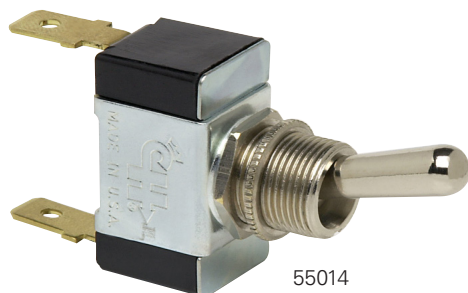

# STANDARD HEAVY DUTY TOGGLE SWITCHES

55014

55021

5582

5588

55065-02

55021-07

## Description

Littelfuse Toggle Switches are designed for universal applications within harsh environments. Their mounting, body, and actuator features are designed for ease-of-use and extended product lifecycle.

The Standard Heavy Duty Toggle Switch Series is our most robust series of toggle switches, available in several configurations of actuators and circuitries.

### Mounting:

Nickel Plated Brass Face Nut through  
15/32 (11.90mm) Panel Hole  
**Part Number 5520:** Black Finished  
Face Nut