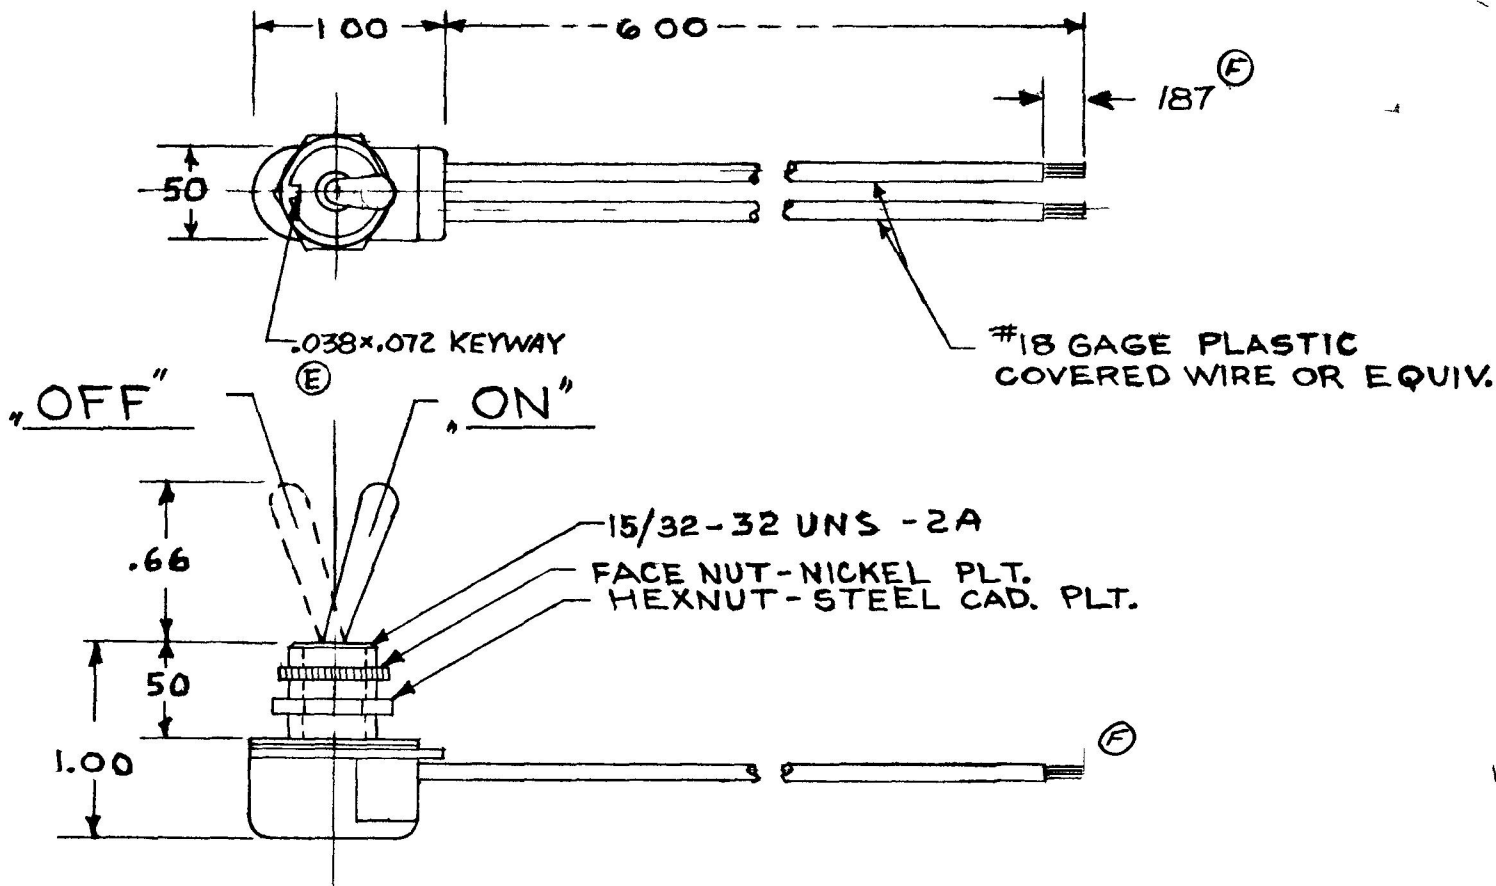

5570

REF  
M 584

COLE-HERSEE CO.

DO NOT SCALE

LE	WAS	DATE	BY	LET	WAS	DATE	BY	MATER L	DRAWN	CHECKED	APPR V D	SCALE	USED ON	D T E D A W N
								#	EA	RB		FULL		1-28-52
								NS	COLE-HERSEE COMPANY					DATE B EPR
									BOSTON MASS 02127 USA					
					F	DIM CHANGE ECN 23704	3-29-88	JK	NAME TOGGLE SWITCH					P O 5570
					E	DIM ADDED 17537	1-7-72	CT						
					D	REDRAWN REVISED	6-5-70	JB						