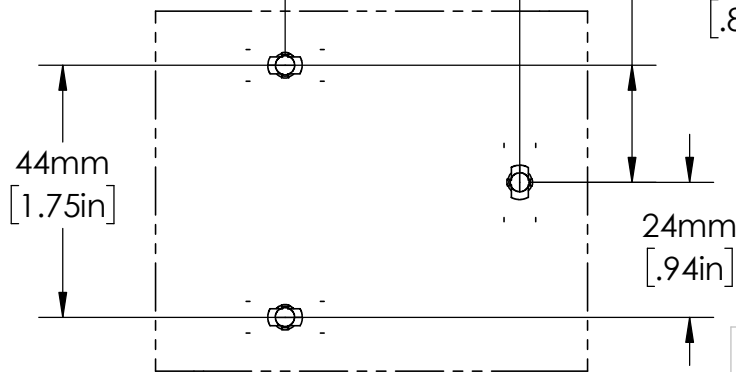

28mm [1.11in]

≤ 41mm [1.61in]

13mm [.50in]

STANDOFF MOUNTS

MOUNTING SURFACE
0.063 (1.6mm) TO
0.125 (3.18mm)

13mm [.50in]

41mm [1.63in]

21mm [.81in]

44mm [1.75in]

24mm [.94in]

UNLESS NOTED OTHERWISE
DIMENSIONS ARE IN INCHES
TOLERANCES:
TWO PLACE DECIMAL ±0.05
NOT DRAWN TO SCALE

MATERIAL	
NAME	DATE
DRAWN BY J.MOLER	05/12/23

DESCRIPTION: LOW-LEVEL CUTOFF
LIQUID LEVEL CONTROL

PART NUMBER: LLC8 SERIES

REV
A

WEIGHT: SHEET 1 OF 1