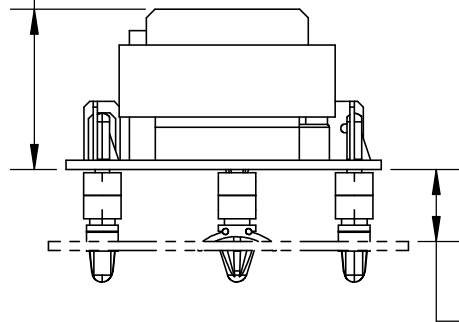

28mm [1.11in]

≤ 41mm [1.61in]

13mm [.50in]

STANDOFF MOUNTS

MOUNTING SURFACE
0.063 (1.6mm) TO
0.125 (3.18mm)

13mm [.50in]

41mm [1.63in]

21mm [.81in]

44mm [1.75in]

24mm [.94in]

UNLESS NOTED OTHERWISE
DIMENSIONS ARE IN INCHES
TOLERANCES:
TWO PLACE DECIMAL ±0.05
NOT DRAWN TO SCALE

MATERIAL	
NAME	DATE
DRAWN BY J.MOLER	05/12/23

DESCRIPTION: LOW-LEVEL CUTOFF
LIQUID LEVEL CONTROL

PART NUMBER: LLC8 SERIES

REV
A

WEIGHT: SHEET 1 OF 1