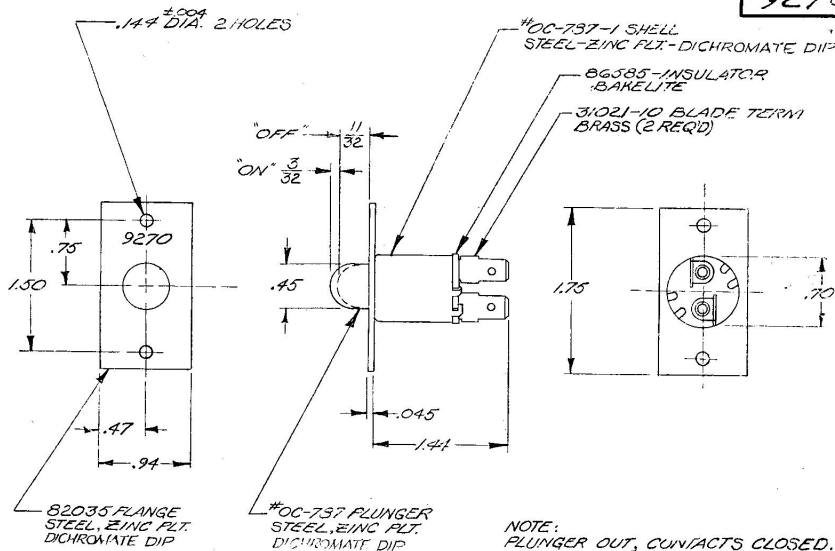

9270

VD-9001

Confidential Property of Cole Hersee

DO NOT SCALE

LET	WAS	DATE	BY	LET	WAS	DATE	BY	MATERIAL	DRAWN	CHECKED	APPR'D.	SCALE	DATE DRAWN
								NOTED	EA	✓	RS	FULL	9-2-60
								FINISH NOTED	COLE-HERSEE COMPANY BOSTON, MASS. 02127, U.S.A.				DATE BLUEPRINT
								TOLERANCES FRACTIONAL ± 0.15 DECIMAL ± 0.10	CONTROL VALVE SWITCH				9270
				F	REISSUED NO CHANGE	11-21-72	JB						