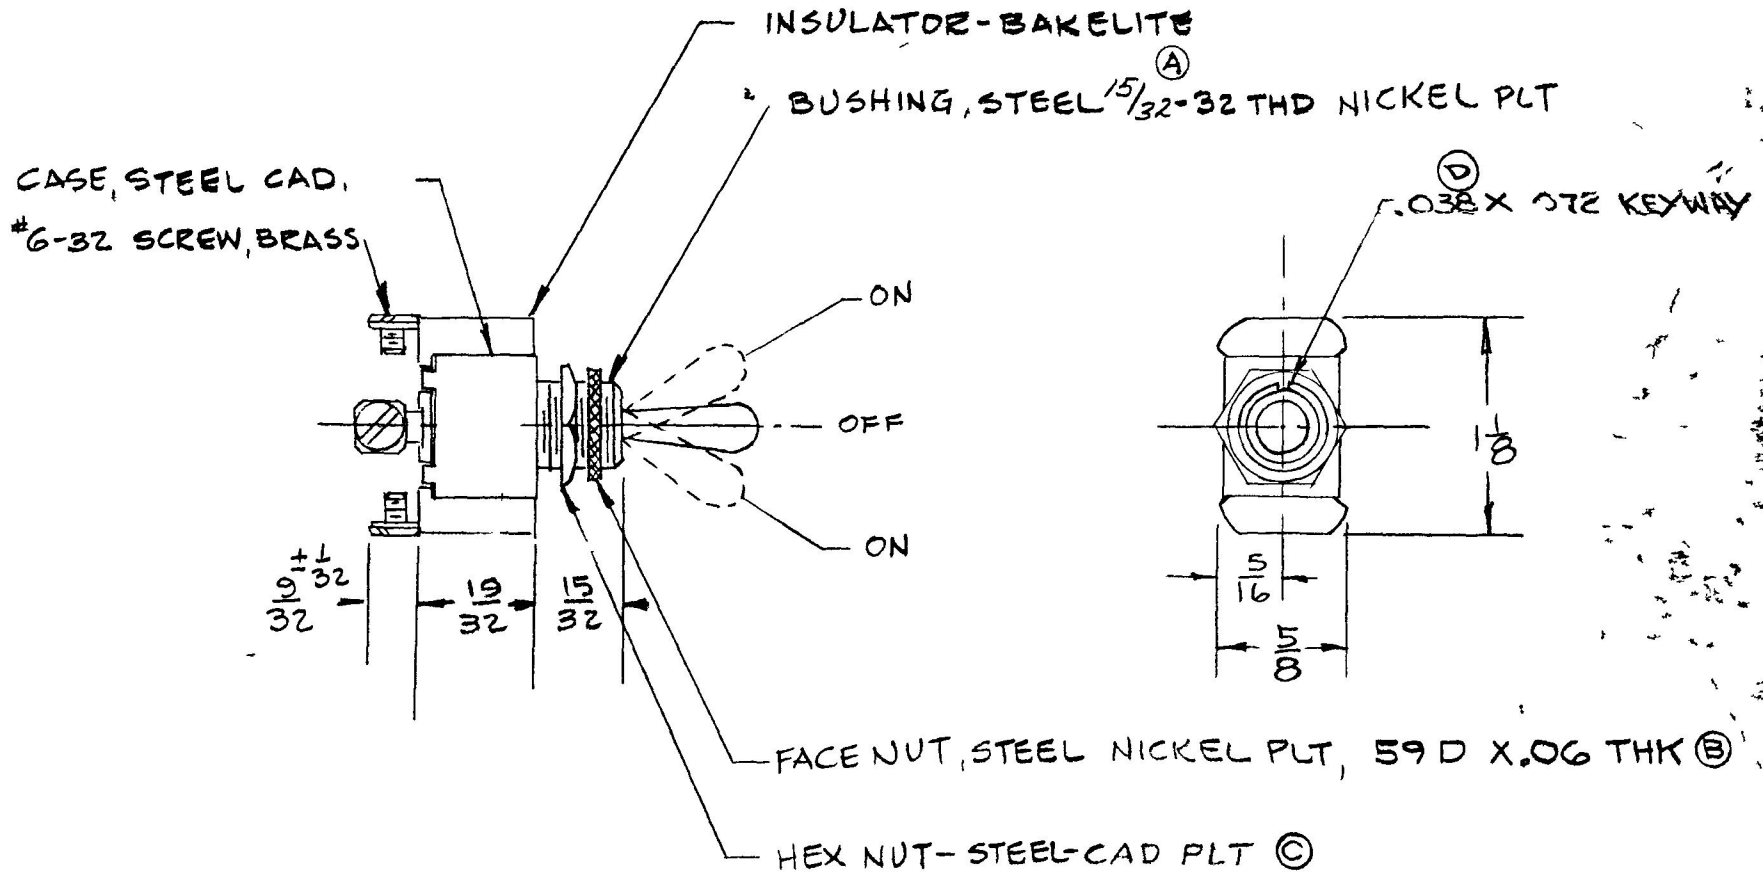

5586

20

COLE-HERSEE CO

NOTE
SILVER CONTACT SURFACES

LET	WAS	DATE	BY	LET	WAS	DATE	BY	MATERIAL	DRAWN	CHECKED	A	PRV D	SCALE	USED ON	DATE DRAWN
				E	ADD NOTE	2543a	9/15/93	JH		GFC			1"=1"		2-3-54
				D	03X 06 KEYWAY	17537	1-4-72	H	FINISH						DATE ISSUED
				C	NICKEL PLT	16299	11-22-68	B							
				B	ADDED DIM	16093	5-29-68	W	TOLERANCES						
				A	7/16-32		10-29-57	P	FRACTIONAL ± DECIMAL ±						PART NO
														<p>COLE-HERSEE COMPANY BOSTON 27 MASS U S A</p>	
														<p>NAME SINGLE POLE, DOUBLE THROW TOGGLE SWITCH</p>	
														<p>5586</p>	