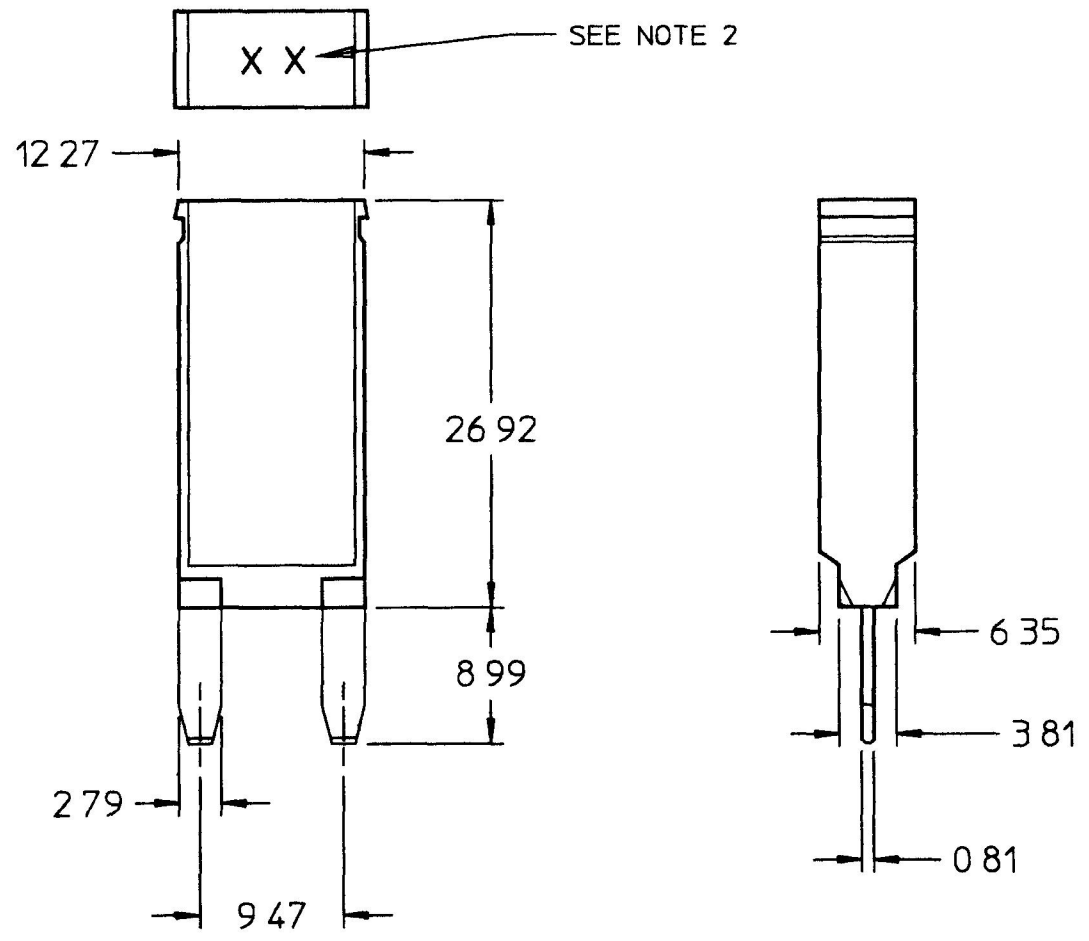

30418

CHART

	MM	IN
0	810	0 032
2	790	0 110
3	810	0 150
6	350	0 250
8	990	0 354
9	470	0 373
12	270	0 483
26	920	1 060

30418-25	25
30418-20	20
30418-15	15
30418-10	10
PT NO	AMPS

NOTES
 1 ALL DIMENSIONS REFERENCE ONLY
 2 AMP RATING
 3 12V CIRCUIT BREAKER

DO NOT SCALE

LET	WAS	DATE	BY	LET	WAS	DATE	BY	MATERIAL	DRAWN	CHK	APVD	SCALE	DATE DRAWN
									AS		GA	21	07/09/99
								FINISH	Cole Hersee Co. 20 OLD COLONY AVENUE, BOSTON, MA, U.S.A. 02127				DATE BLUEPRINTED
								TOLERANCES	CIRCUIT BRKR, TYPE 1				30418
				--	ISSUED	7/22/99	GA	DECIMAL ± ANGLE ±	Confidential Property of Cole Hersee				