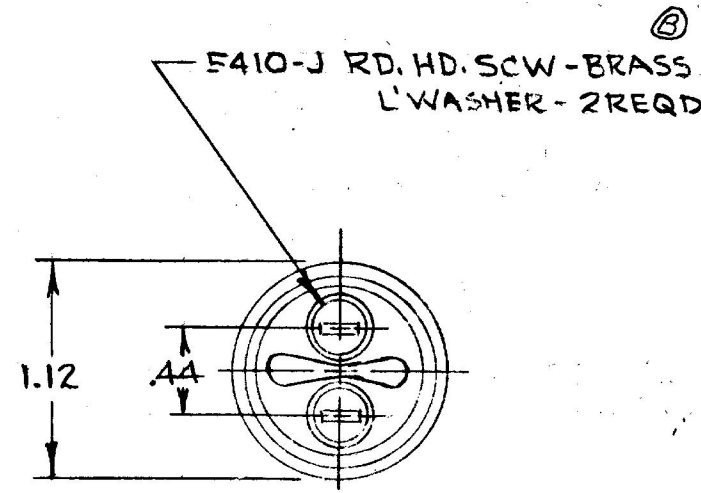

COLE-HERSEE CO.

MFM

M626-02

CONTACTS NORMALLY OPEN.
CLOSE WITH PLUNGER DEPRESSED
.060 - .120 & THRU REMAINDER
OF TRAVEL.

CURRENT RATINGS	
35 AMPS	12V. DC
20 AMPS	24V DC

DO NOT SCALE

PEOBODY GALLION

LET	WAS	DATE	BY	LET	WAS	DATE	BY	MATERIAL	DRAWN	CHECKED	APPR'D	SCALE	USED ON	DATE DRAWN
									RJF	CB			M626 w/ 83280 CAP	3-1-71
				B	ECN 23741	5-19-88	JK		COLE-HERSEE COMPANY BOSTON, MASS. 02127, U.S.A.					DATE BLUEPRINT
			A	83280	20662	8-2-79	JV	TOLERANCE UNLESS SPECIFIED 2 DECIMAL + .010 3 DECIMAL + .005 ANGULAR + 2°						NAME
			T	RELEASE		8-25-71	JF							