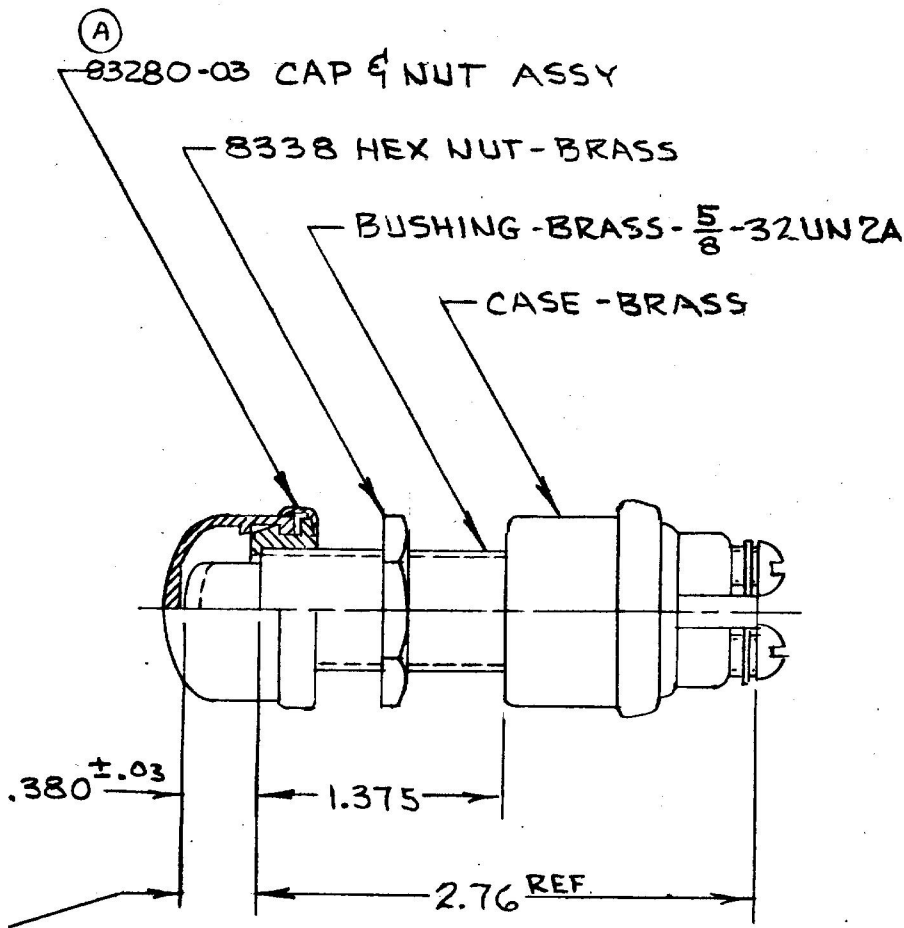

COLE-HERSEE CO.

MFM

M626-02

CONTACTS NORMALLY OPEN.
CLOSE WITH PLUNGER DEPRESSED
.060 - .120 & THRU REMAINDER
OF TRAVEL.

CURRENT RATINGS	
35 AMPS	12V. DC
20 AMPS	24V DC

DO NOT SCALE

PEOBODY GALLION

LET	WAS	DATE	BY	LET	WAS	DATE	BY	MATERIAL	DRAWN	CHECKED	APPR'D	SCALE	USED ON	DATE DRAWN
									RJF	CB			M626 w/ 83280 CAP	3-1-71
				B	ECN 23741	5-19-88	JK		COLE-HERSEE COMPANY BOSTON, MASS. 02127, U.S.A.					DATE BLUEPRINT
			A	83280	20662	8-2-79	JV	TOLERANCE UNLESS SPECIFIED 2 DECIMAL + .010 3 DECIMAL + .005 ANGULAR + 2°						NAME
			T	RELEASE		8-25-71	JF							