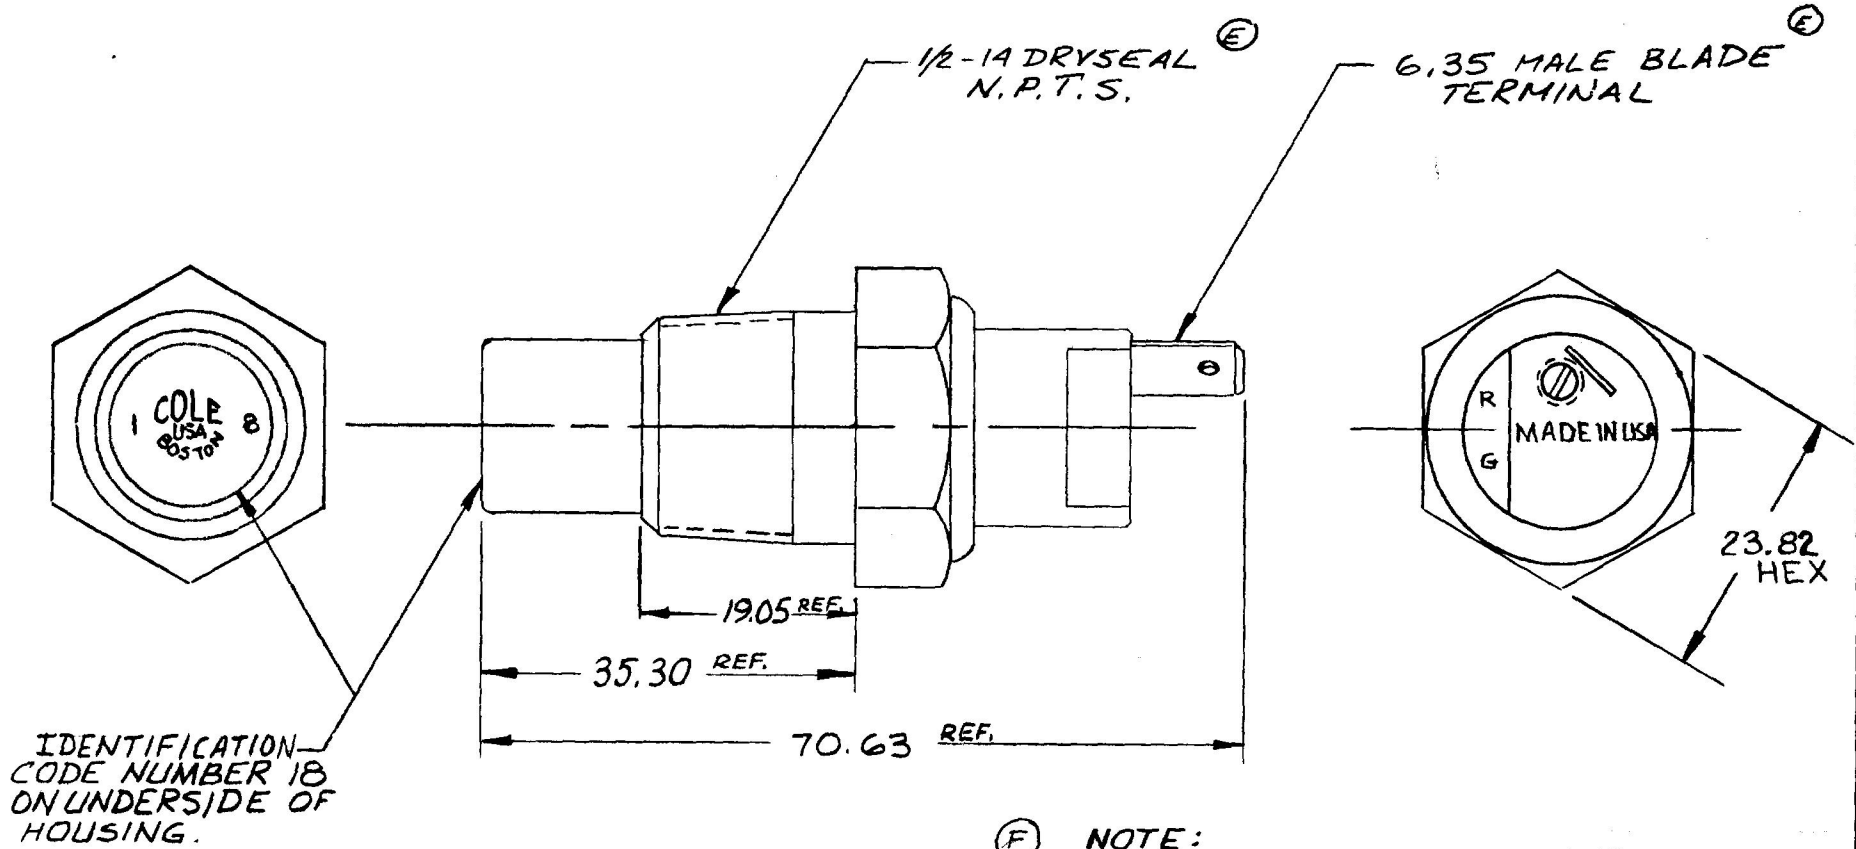

84218

MM	IN
6.35	.250
19.05	.750
23.82	.938
35.30	1.390
70.63	2.781
93.3°C	200°F

(F) NOTE: CONTACT ARM MAKES WITH "R" @ 184°F - 216°F

METRIC

DO NOT SCALE

LET.	WAS	DATE	BY	LET	WAS	DATE	BY	MATERIAL	DRAWN	CHECKED	APPR'D.	SCALE	DATE DRAWN
								<i>H</i>	AF	<i>[Signature]</i>		NS	5-9-69
								FINISH					DATE BLUEPRINT
				F	ECN 26197	5-21-96	EB	<i>H</i>	 Cole Hersee Co. <small>20 OLD COLONY AVENUE, SOUTH BOSTON, MA, U.S.A. 02127</small>				
				E	ECN 23906	11-22-88	AF	TOLERANCES					
				D	REVISED & REDRAWN ECN 23828	9/9/88	AF	DECIMAL ± METRIC ±	TEMPERATURE SWITCH		84218		

CH-188(4-78)