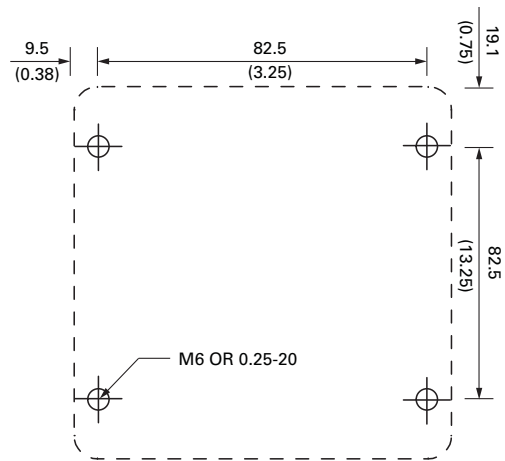

**ENCLOSURE - TOP VIEW
(COVER REMOVED)**

COVER - INSIDE VIEW

ENCLOSURE - TOP VIEW

MOUNTING DETAIL

ENCLOSURE - SIDE VIEW

NOTES:

1. DIMENSIONS IN MILLIMETRES (INCHES).
2. MOUNTING SCREWS: M6 OR 0.25-20.