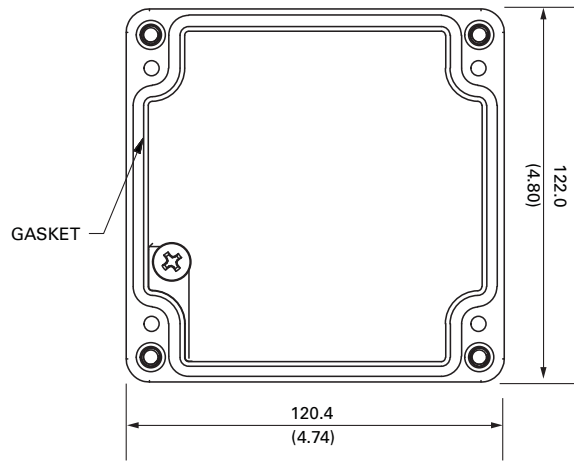

**ENCLOSURE - TOP VIEW
(COVER REMOVED)**

COVER - INSIDE VIEW

ENCLOSURE - TOP VIEW

MOUNTING DETAIL

ENCLOSURE - SIDE VIEW

NOTES:

1. DIMENSIONS IN MILLIMETRES (INCHES).
2. MOUNTING SCREWS: M6 OR 0.25-20.