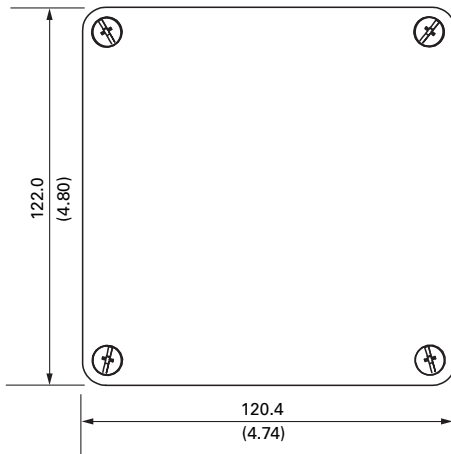

**ENCLOSURE - TOP VIEW
(COVER REMOVED)**

COVER - INSIDE VIEW

ENCLOSURE - TOP VIEW

MOUNTING DETAIL

ENCLOSURE - SIDE VIEW

NOTES:

1. DIMENSIONS IN MILLIMETRES (INCHES).
2. MOUNTING SCREWS: M6 OR 0.25-20.