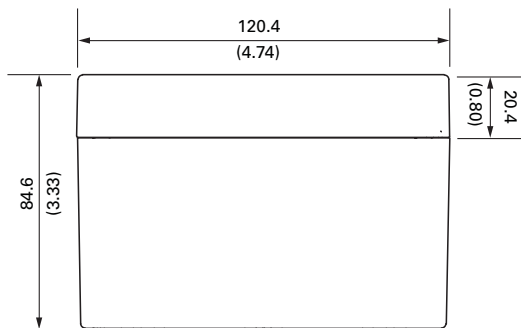

**ENCLOSURE - TOP VIEW
(COVER REMOVED)**

COVER - INSIDE VIEW

ENCLOSURE - TOP VIEW

MOUNTING DETAIL

ENCLOSURE - SIDE VIEW

NOTES:

1. DIMENSIONS IN MILLIMETRES (INCHES).
2. MOUNTING SCREWS: M6 OR 0.25-20.