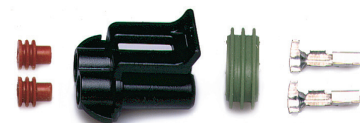

Features and Benefits

- All the mechanical switches function both with 12V and with 24V
- Black seal connector IP 67/CEI EN 60529.
- Some versions are suitable for use under pressure conditions
- Silver plated contacts
- The superseal connector is protected with a rubber cap to prevent dirt intrusion before mounting

Web Resources

Download technical resources at:
littelfuse.com/plungerswitches

Specifications Overview

Voltage: 12V/24V
Ingress Protection: IP69K

Applications

- IVECO Eurocargo
- IVECO Daily

Ordering Information

	PART NUMBER	MATERIAL BODY	TYPE	LOAD WATT	CONTACT MATERIAL	USE IN PRESSURE	NUT
OB	00711100	Steel	Normally Open	3 watt lamp	silver-plated	-	22
OB	00711200	Steel	Normally Open	3 watt lamp	silver-plated	-	22
	00711400	Steel	Normally Open	3 watt lamp	silver-plated	-	27
	00711700	Steel	Normally Open	3 watt lamp	silver-plated	-	22
OB	00711900	Steel	Normally Open	3 watt lamp	silver-plated	-	27
OB	00712000	Steel	Normally Open	3 watt lamp	silver-plated	12,5 bar	22
	00713000	Steel	Normally Open	3 watt lamp	silver-plated	-	22

Accessories

	PART NUMBER	DESCRIPTION
OB	00712100	Seal female connector for all switches with “Superseal” male connector

00712100

00711100 PLUNGER SWITCHESS

00711100

00711200

00711400

00711700