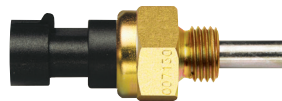

00713000

Description

The mechanical switches signal many different situations that may occur on commercial vehicles: differential lock, low gears activation, handbrake failure, etc. Mechanical switches both with 12V and with 24V; available are versions with contacts normally open or contacts normally closed, and black seal connector IP 67/CEI EN 60529.

Features and Benefits

- All the mechanical switches function both with 12V and with 24V
- Black seal connector IP 67/CEI EN 60529.
- Some versions are suitable for use under pressure conditions
- Silver plated contacts
- The superseal connector is protected with a rubber cap to prevent dirt intrusion before mounting

Web Resources

Download technical resources at:
littelfuse.com/plungerswitches

Specifications Overview

Voltage: 12V/24V
Ingress Protection: IP69K

Applications

- IVECO Eurocargo
- IVECO Daily

Ordering Information

	PART NUMBER	MATERIAL BODY	TYPE	LOAD WATT	CONTACT MATERIAL	USE IN PRESSURE	NUT
OB	00711100	Steel	Normally Open	3 watt lamp	silver-plated	-	22
OB	00711200	Steel	Normally Open	3 watt lamp	silver-plated	-	22
	00711400	Steel	Normally Open	3 watt lamp	silver-plated	-	27
	00711700	Steel	Normally Open	3 watt lamp	silver-plated	-	22
OB	00711900	Steel	Normally Open	3 watt lamp	silver-plated	-	27
OB	00712000	Steel	Normally Open	3 watt lamp	silver-plated	12,5 bar	22
	00713000	Steel	Normally Open	3 watt lamp	silver-plated	-	22

Accessories

	PART NUMBER	DESCRIPTION
OB	00712100	Seal female connector for all switches with “Superseal” male connector