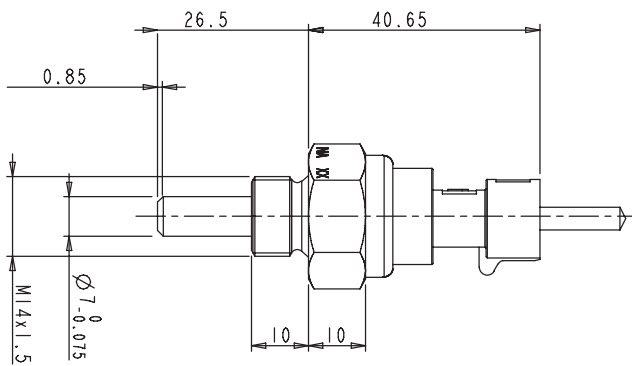

00711100 PLUNGER SWITCHESS

00713000