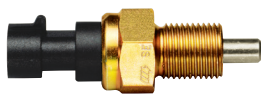

00711100 PLUNGER SWITCHES

12V/24V • “Superseal” Type • 1,5 series • Normally Open Mechanical

interchangeable with IVECO 98429631

interchangeable with IVECO 4858212

interchangeable with IVECO 4862212

interchangeable with IVECO 99437106

00712000

interchangeable with IVECO 99445107

interchangeable with IVECO 50302971

Description

The mechanical switches signal many different situations that may occur on commercial vehicles: differential lock, low gears activation, handbrake failure, etc. Mechanical switches both with 12V and with 24V; available are versions with contacts normally open or contacts normally closed, and black seal connector IP 67/CEI EN 60529.

Features and Benefits

- All the mechanical switches function both with 12V and with 24V
- Black seal connector IP 67/CEI EN 60529.
- Some versions are suitable for use under pressure conditions
- Silver plated contacts
- The superseal connector is protected with a rubber cap to prevent dirt intrusion before mounting

Web Resources

Download technical resources at:
littelfuse.com/plungerswitches

Specifications Overview

Voltage: 12V/24V
Ingress Protection: IP69K

Applications

- IVECO Eurocargo
- IVECO Daily

Ordering Information

	PART NUMBER	MATERIAL BODY	TYPE	LOAD WATT	CONTACT MATERIAL	USE IN PRESSURE	NUT
OB	00711100	Steel	Normally Open	3 watt lamp	silver-plated	-	22
OB	00711200	Steel	Normally Open	3 watt lamp	silver-plated	-	22
	00711400	Steel	Normally Open	3 watt lamp	silver-plated	-	27
	00711700	Steel	Normally Open	3 watt lamp	silver-plated	-	22
OB	00711900	Steel	Normally Open	3 watt lamp	silver-plated	-	27
OB	00712000	Steel	Normally Open	3 watt lamp	silver-plated	12,5 bar	22
	00713000	Steel	Normally Open	3 watt lamp	silver-plated	-	22

Accessories