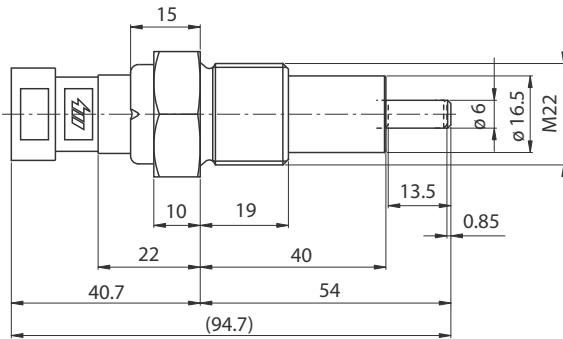

Accessories

	PART NUMBER	DESCRIPTION
OB	00712100	Seal female connector for all switches with “Superseal” male connector

00712100

00711100 PLUNGER SWITCHESS

00711100

00711200

00711400

00711700