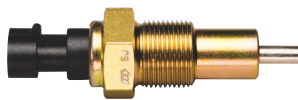

00711100 PLUNGER SWITCHES

12V/24V • “Superseal” Type • 1,5 series • Normally Open Mechanical

00711100

interchangeable with IVECO 98429631

00711200

interchangeable with IVECO 4858212

00711400

interchangeable with IVECO 4862212

The mechanical switches signal many different situations that may occur on commercial vehicles: differential lock, low gears activation, handbrake failure, etc. Mechanical switches both with 12V and with 24V; available are versions with contacts normally open or contacts normally closed, and black seal connector IP 67/CEI EN 60529.

Features and Benefits

- All the mechanical switches function both with 12V and with 24V
- Black seal connector IP 67/CEI EN 60529.
- Some versions are suitable for use under pressure conditions
- Silver plated contacts
- The superseal connector is protected with a rubber cap to prevent dirt intrusion before mounting

Accessories

	PART NUMBER	DESCRIPTION
OB	00712100	Seal female connector for all switches with “Superseal” male connector

00712100

00711100 PLUNGER SWITCHESS

00711100

00711200

00711400

00711700