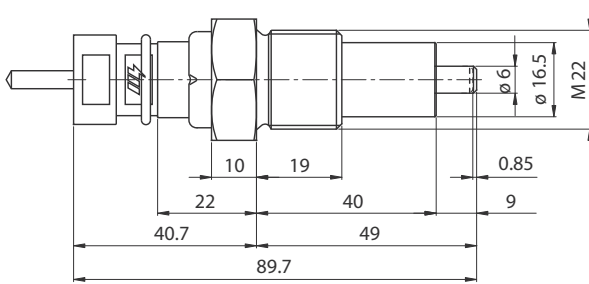

Accessories

	PART NUMBER	DESCRIPTION
OB	00712100	Seal female connector for all switches with “Superseal” male connector

00712100

00711100 PLUNGER SWITCHESS

00711100

00711200

00711400

00711700