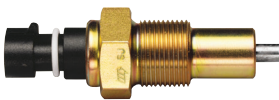

00711100 PLUNGER SWITCHES

12V/24V • “Superseal” Type • 1,5 series • Normally Open Mechanical

00711100

interchangeable with IVECO 98429631

00711200

interchangeable with IVECO 4858212

00711400

interchangeable with IVECO 4862212

The mechanical switches signal many different situations that may occur on commercial vehicles: differential lock, low gears activation, handbrake failure, etc. Mechanical switches both with 12V and with 24V; available are versions with contacts normally open or contacts normally closed, and black seal connector IP 67/CEI EN 60529.

Features and Benefits

- All the mechanical switches function both with 12V and with 24V
- Black seal connector IP 67/CEI EN 60529.
- Some versions are suitable for use under pressure conditions
- Silver plated contacts
- The superseal connector is protected with a rubber cap to prevent dirt intrusion before mounting

Accessories

	PART NUMBER	DESCRIPTION
OB	00712100	Seal female connector for all switches with “Superseal” male connector

00712100

00711100 PLUNGER SWITCHESS

00711100

00711200

00711400

00711700