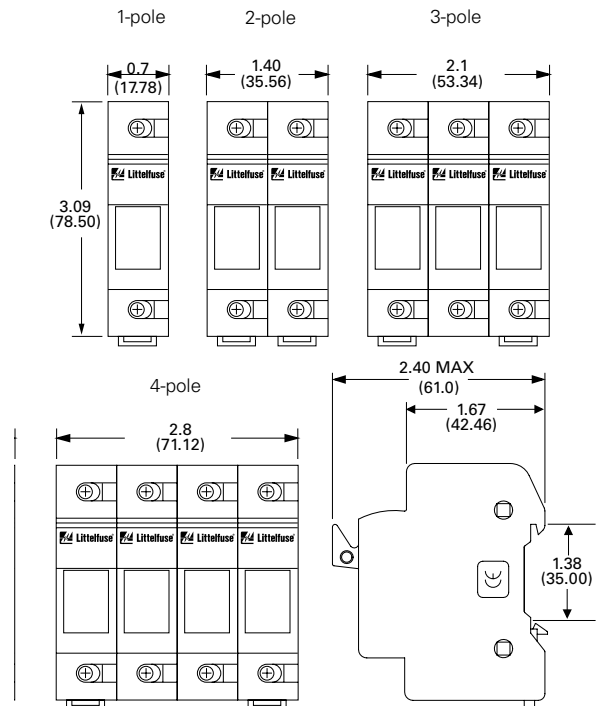

### Ordering Information

INDICATING		NON-INDICATING		FUSE TYPE	POLES
CATALOG NUMBER	ORDERING NUMBER	CATALOG NUMBER	ORDERING NUMBER		
LPSC001ID	LPSC0001ZXID	LPSC001	LPSC0001Z	Class CC	1
LPSC002ID	LPSC0002ZXID	LPSC002	LPSC0002Z	Class CC	2
LPSC003ID	LPSC0003ZXID	LPSC003	LPSC0003Z	Class CC	3
LPSC004ID	LPSC0004ZXID	LPSC004	LPSC0004Z	Class CC	4
LPSM001ID	LPSM0001ZXID	LPSM001	LPSM0001Z	Midget	1
LPSM002ID	LPSM0002ZXID	LPSM002	LPSM0002Z	Midget	2
LPSM003ID	LPSM0003ZXID	LPSM003	LPSM0003Z	Midget	3
LPSM004ID	LPSM0004ZXID	LPSM004	LPSM0004Z	Midget	4

### Dimensions Inches (mm)

**Disclaimer Notice** – Information furnished is believed to be accurate and reliable. However, users should independently evaluate the suitability of and test each product selected for their own applications. Littelfuse products are not designed for, and may not be used in, all applications. Read complete Disclaimer Notice at [www.littelfuse.com/product-disclaimer](http://www.littelfuse.com/product-disclaimer).