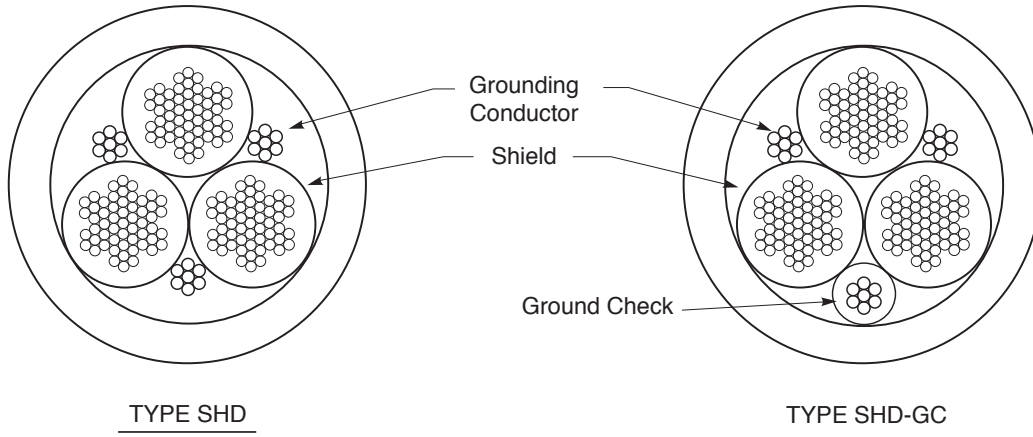

TRAILING CABLE TYPES

TYPE G

TYPE G-GC

TYPE G-BGC

TYPE SHC-GC

TRAILING CABLE TYPES

Three-Conductor Round Cable With a Central Grounding Conductor for Underground Coal Mining Applications, Up to 5 kV