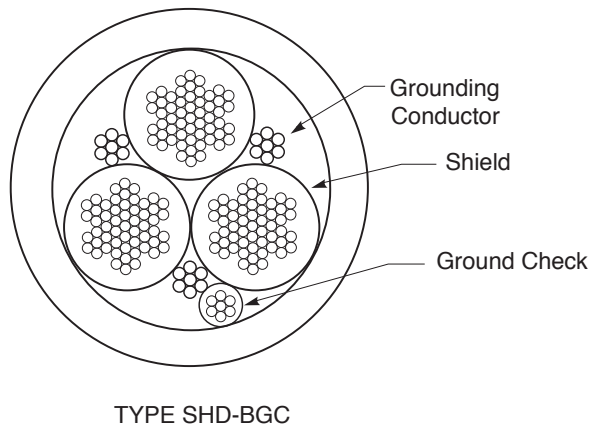

TRAILING CABLE TYPES

TYPE G

TYPE G-GC

TYPE G-BGC

TYPE SHC-GC

TRAILING CABLE TYPES

Three-Conductor Round Cable With a Central Grounding Conductor for Underground Coal Mining Applications, Up to 5 kV