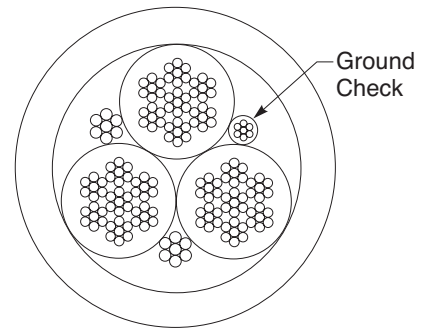

TRAILING CABLE TYPES

TYPE G

TYPE G-GC

TYPE G-BGC

TYPE SHC-GC

TRAILING CABLE TYPES

Three-Conductor Round Cable With a Central Grounding Conductor for Underground Coal Mining Applications, Up to 5 kV