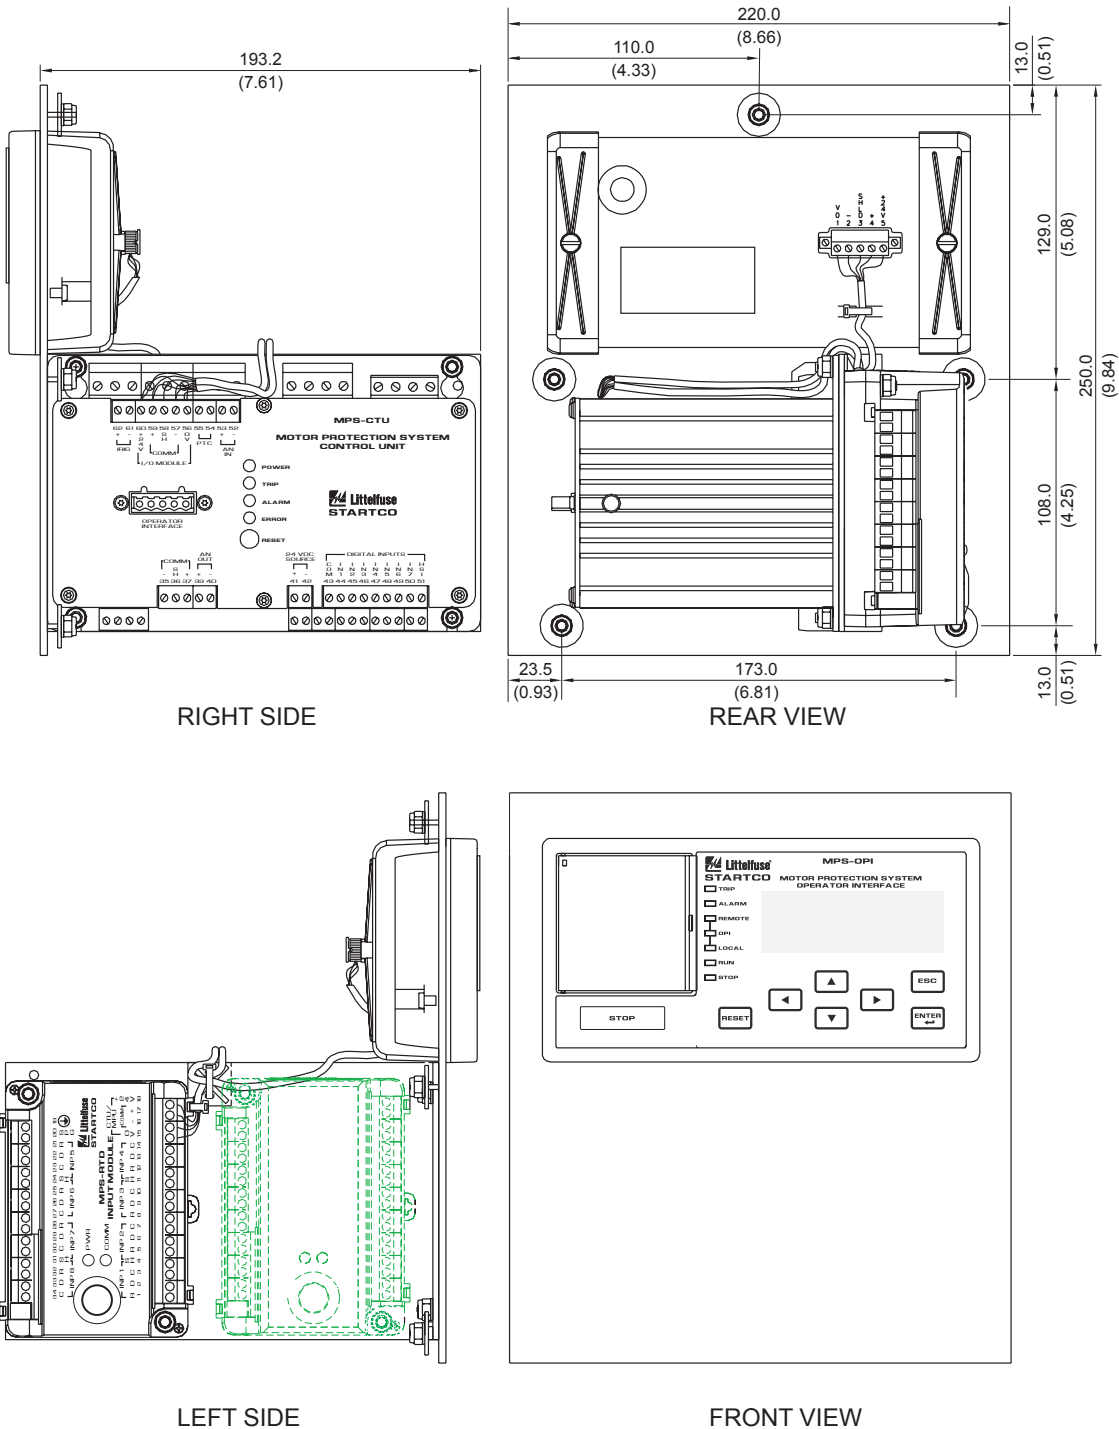

PMA-24 GE MULTILIN 469 ADAPTER FOR MPS

NOTES:

1. Dimensions in millimetres (inches).
2. MPS system components ordered separately.
3. Mounting hardware provided.