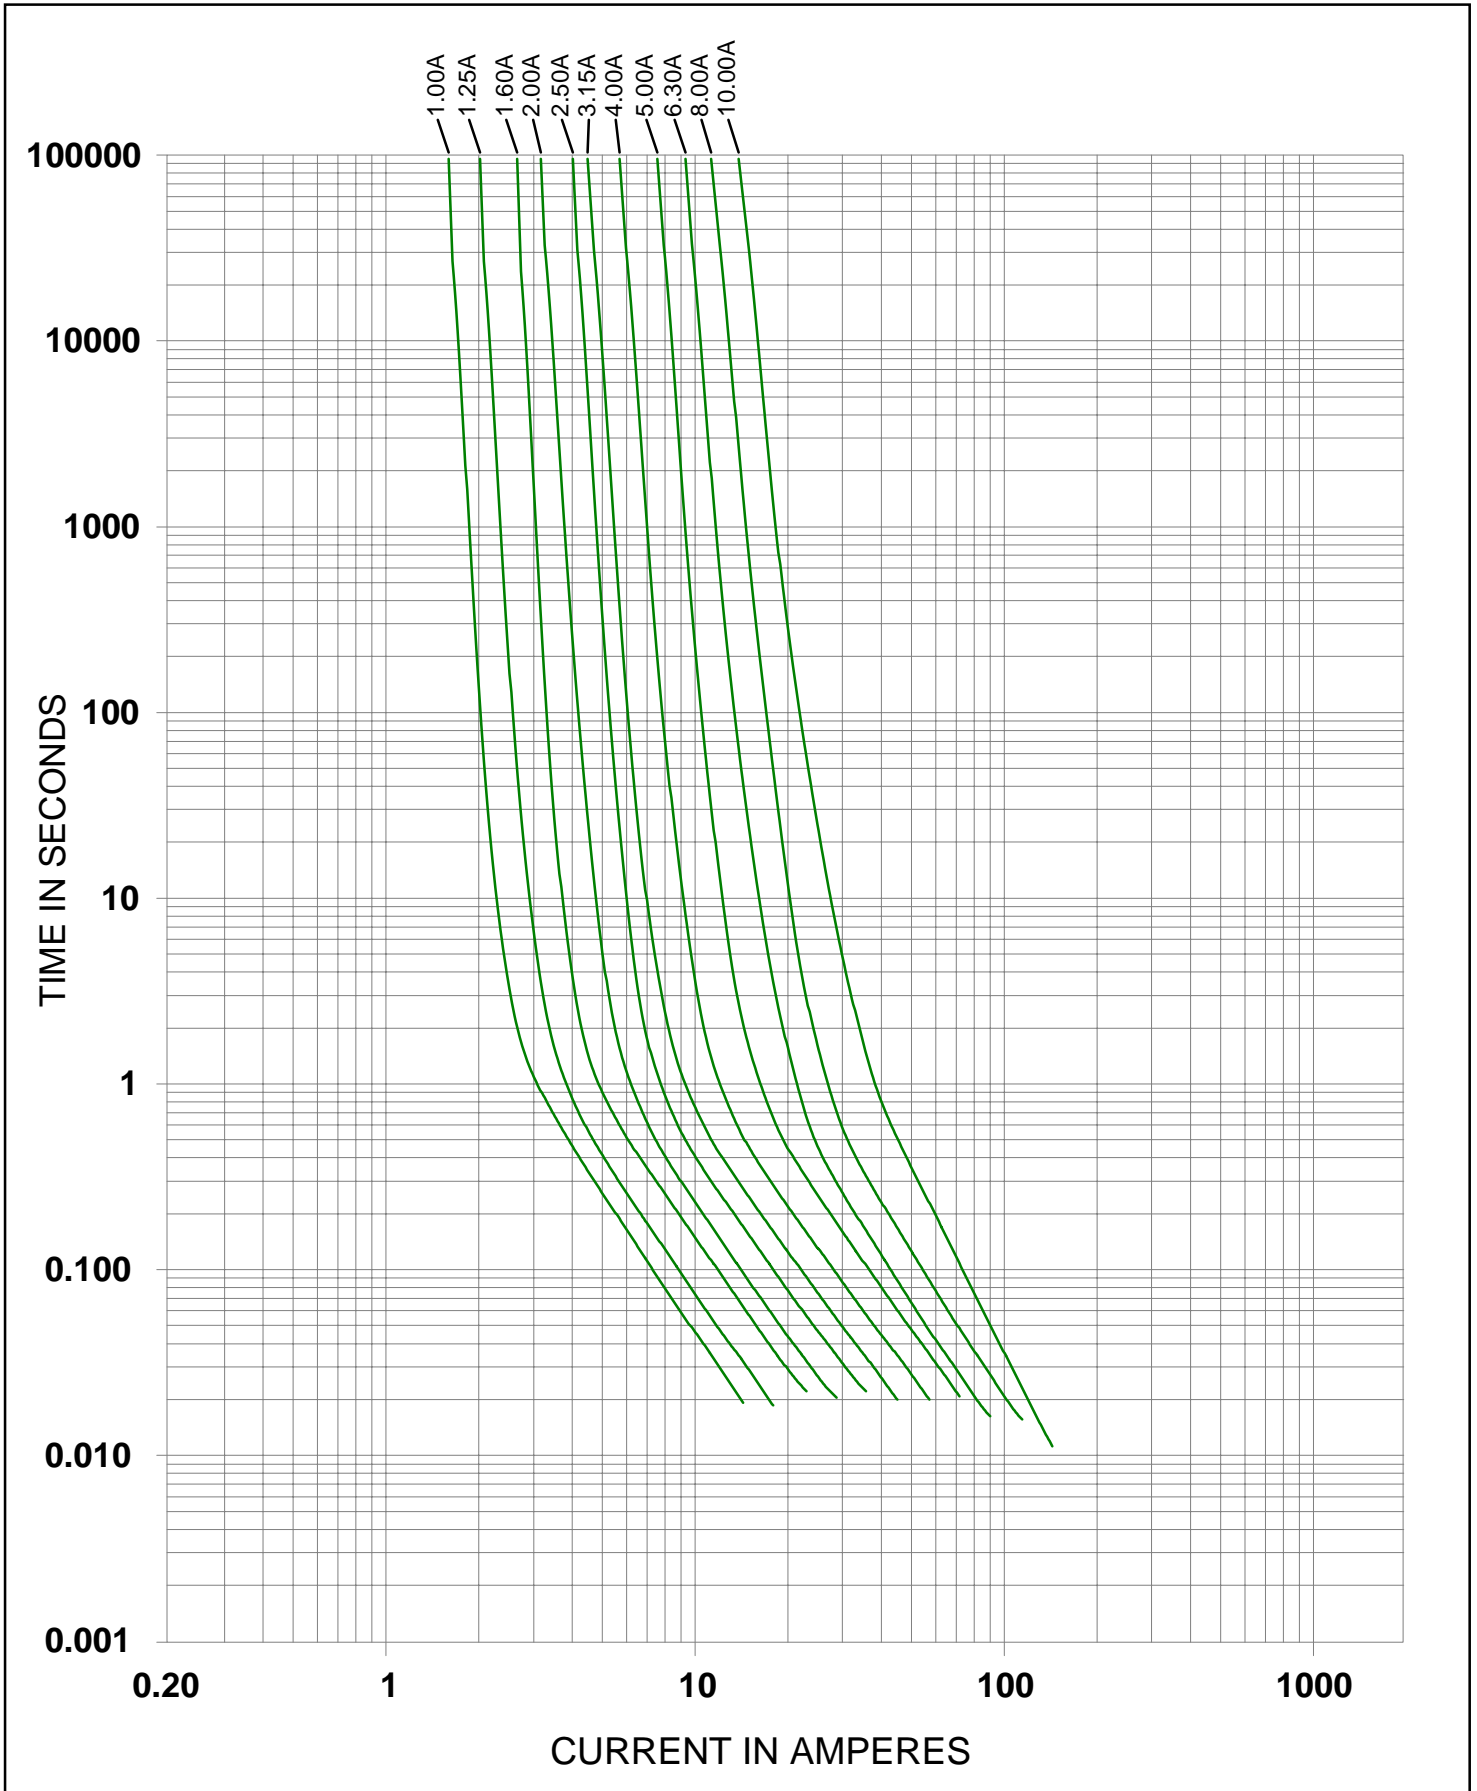

Littelfuse®

TR5® Time Lag Fuse
382 Series
IEC127-3/4

Specifications are subject to change without notice.