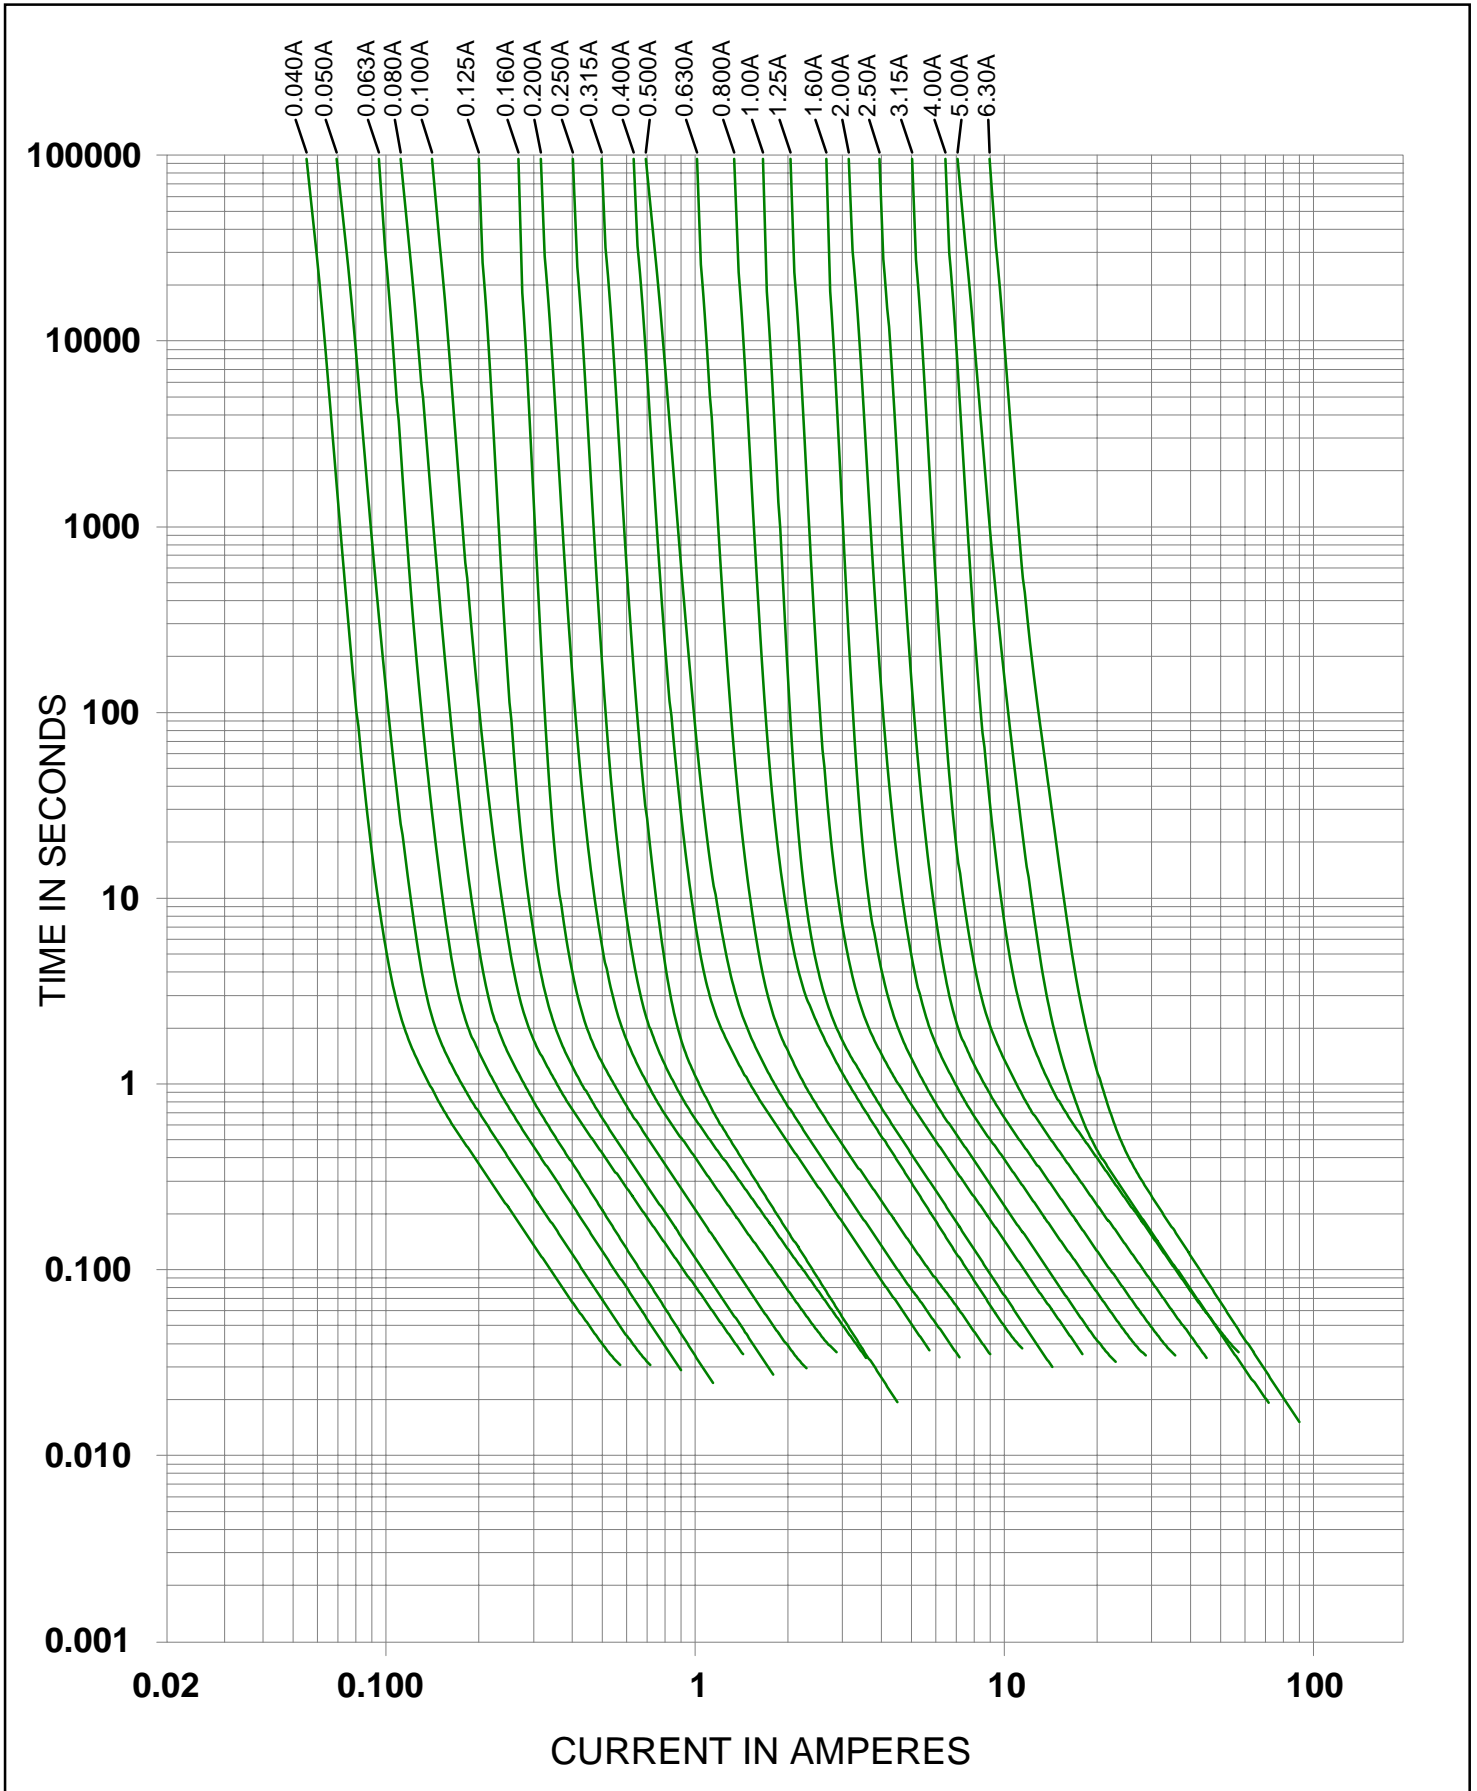

# Littelfuse®

TR5® Time Lag Fuse  
372 Series  
IEC127-3/4

Specifications are subject to change without notice.

Note: 1.00 means the number one with two decimal places.

AKL V3.9 06.01.23