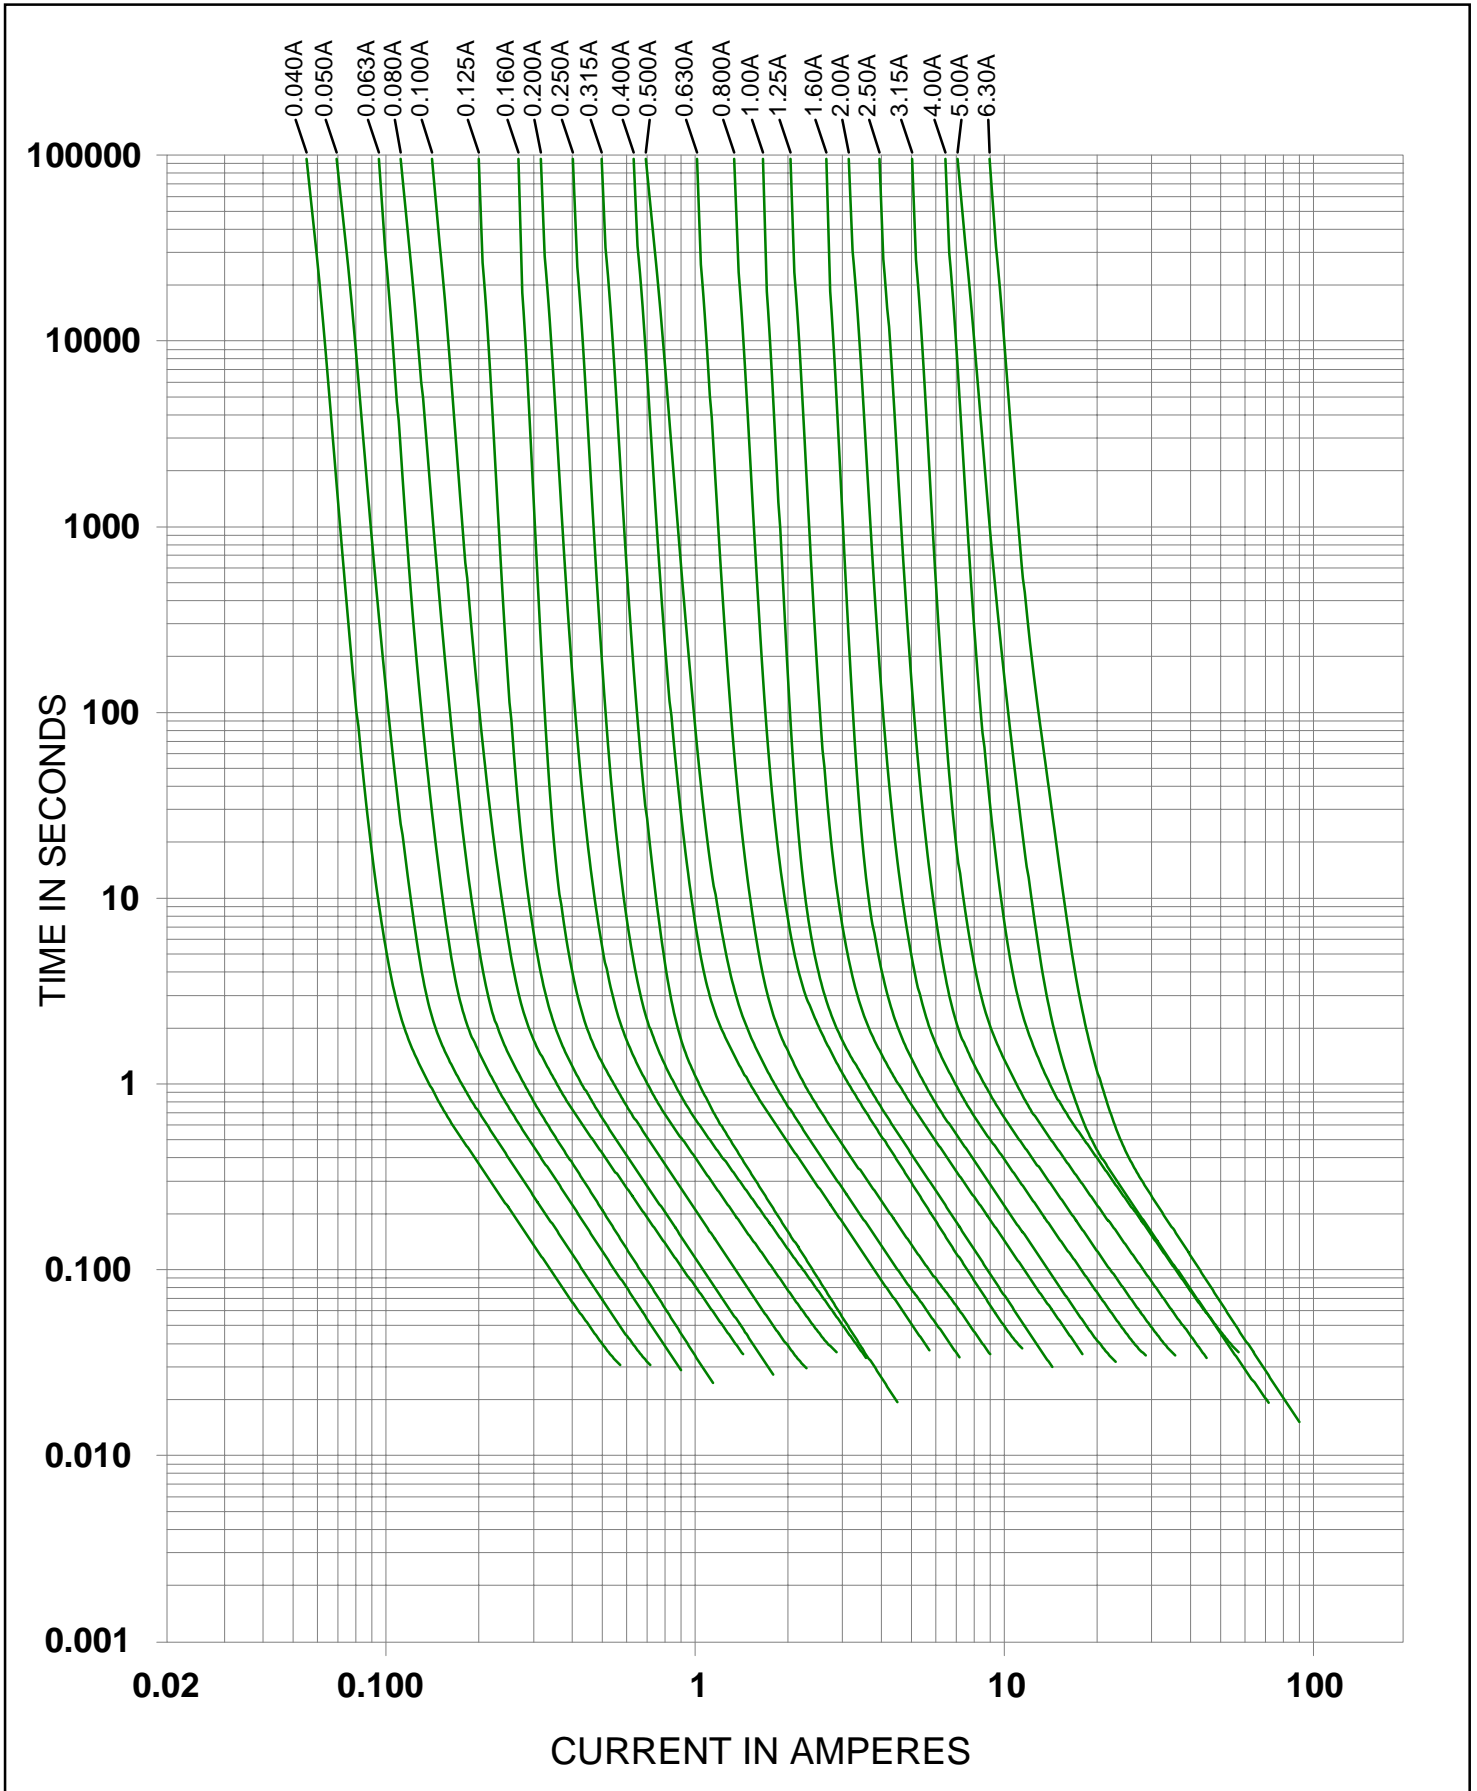

Littelfuse®

TR5® Time Lag Fuse
372 Series
IEC127-3/4

Specifications are subject to change without notice.