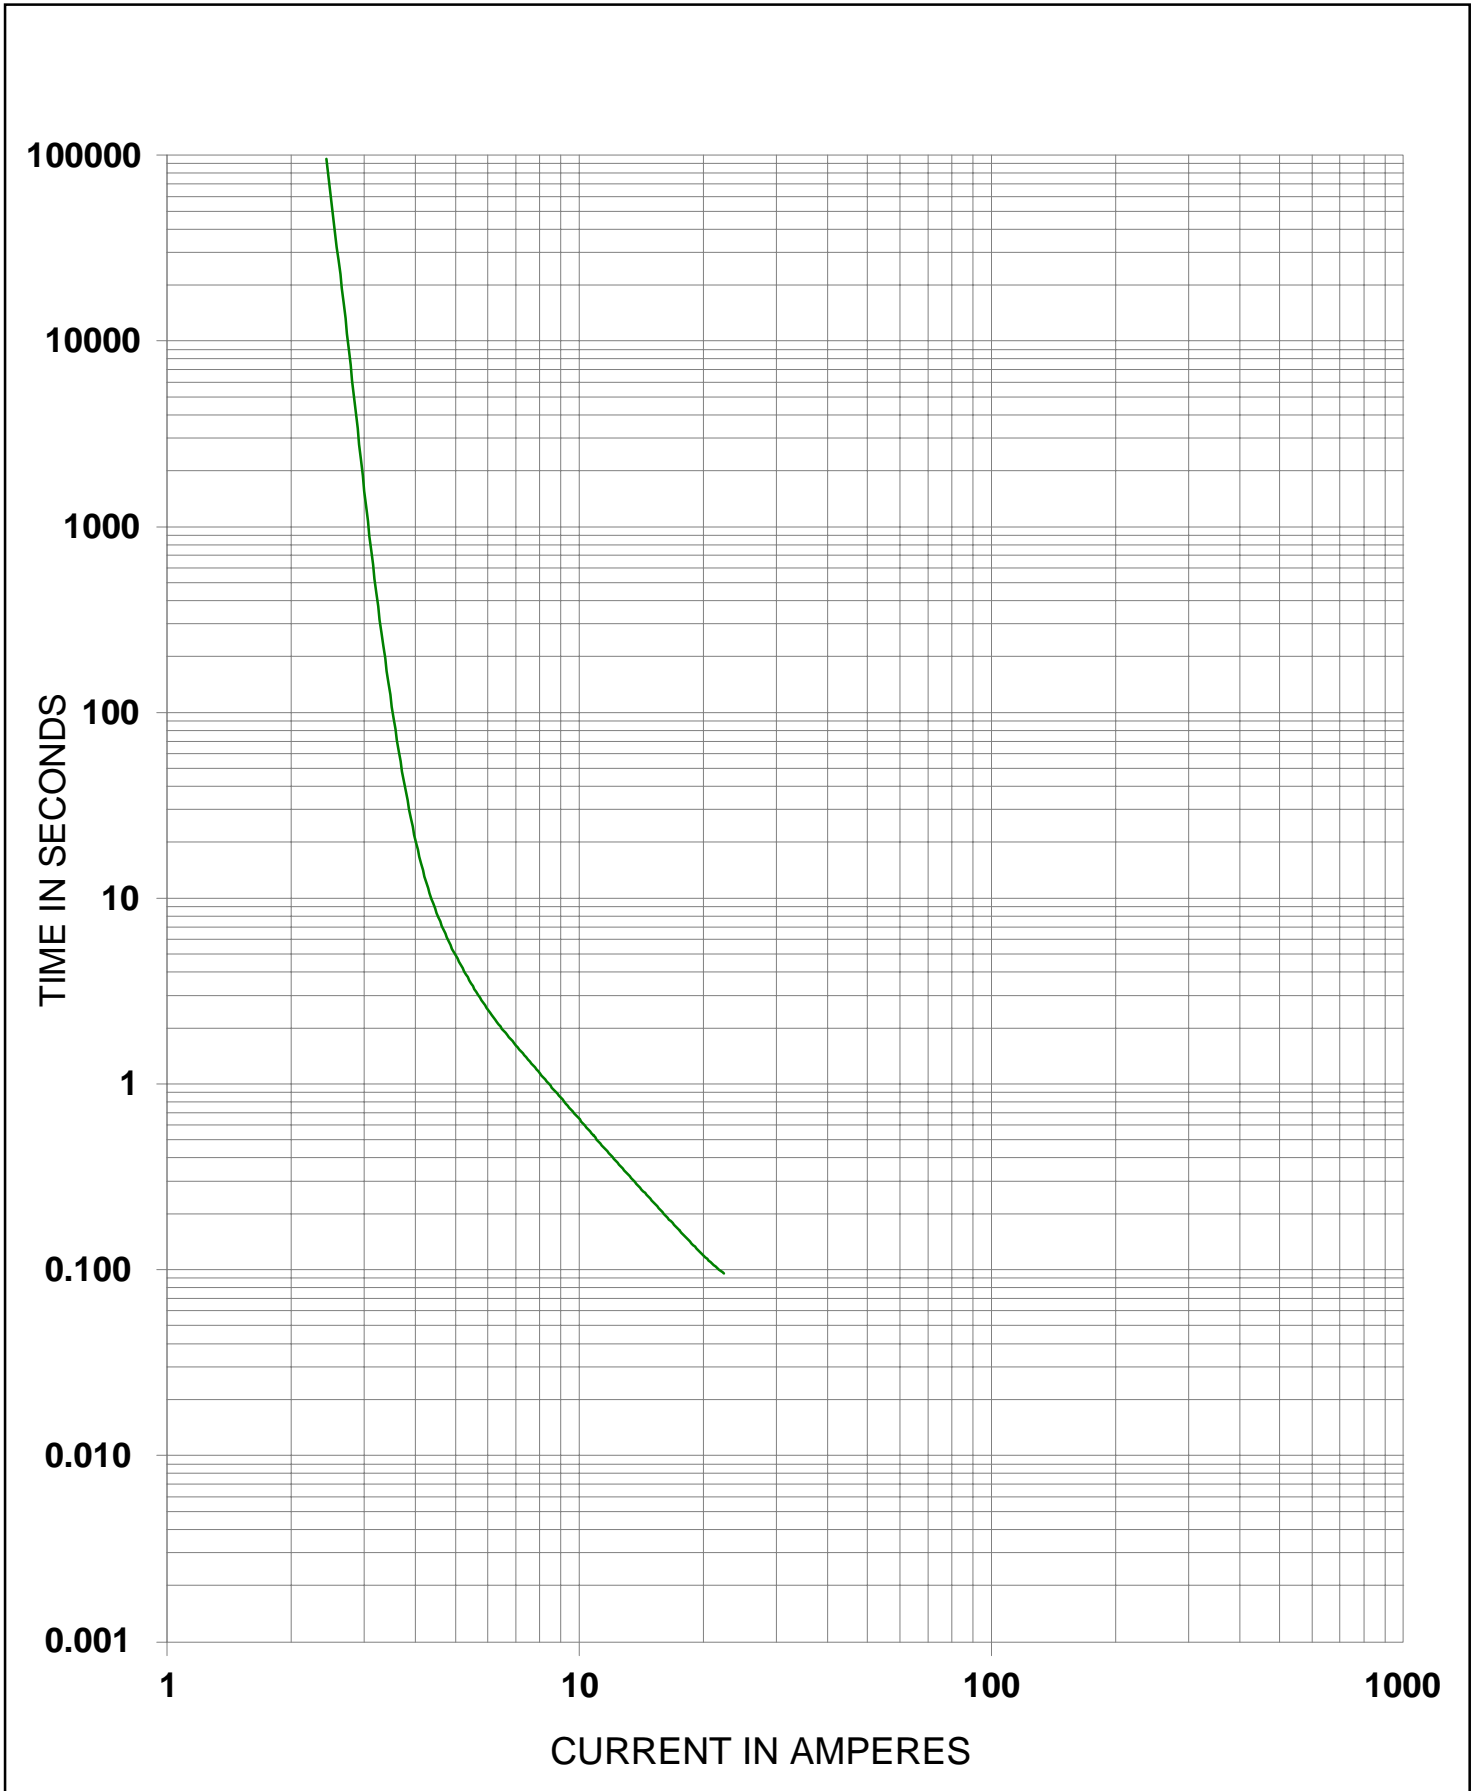

Littelfuse[®]

TE5[®] Time Lag Fuse
950 1.60A
n. genormt

Specifications are subject to change without notice.