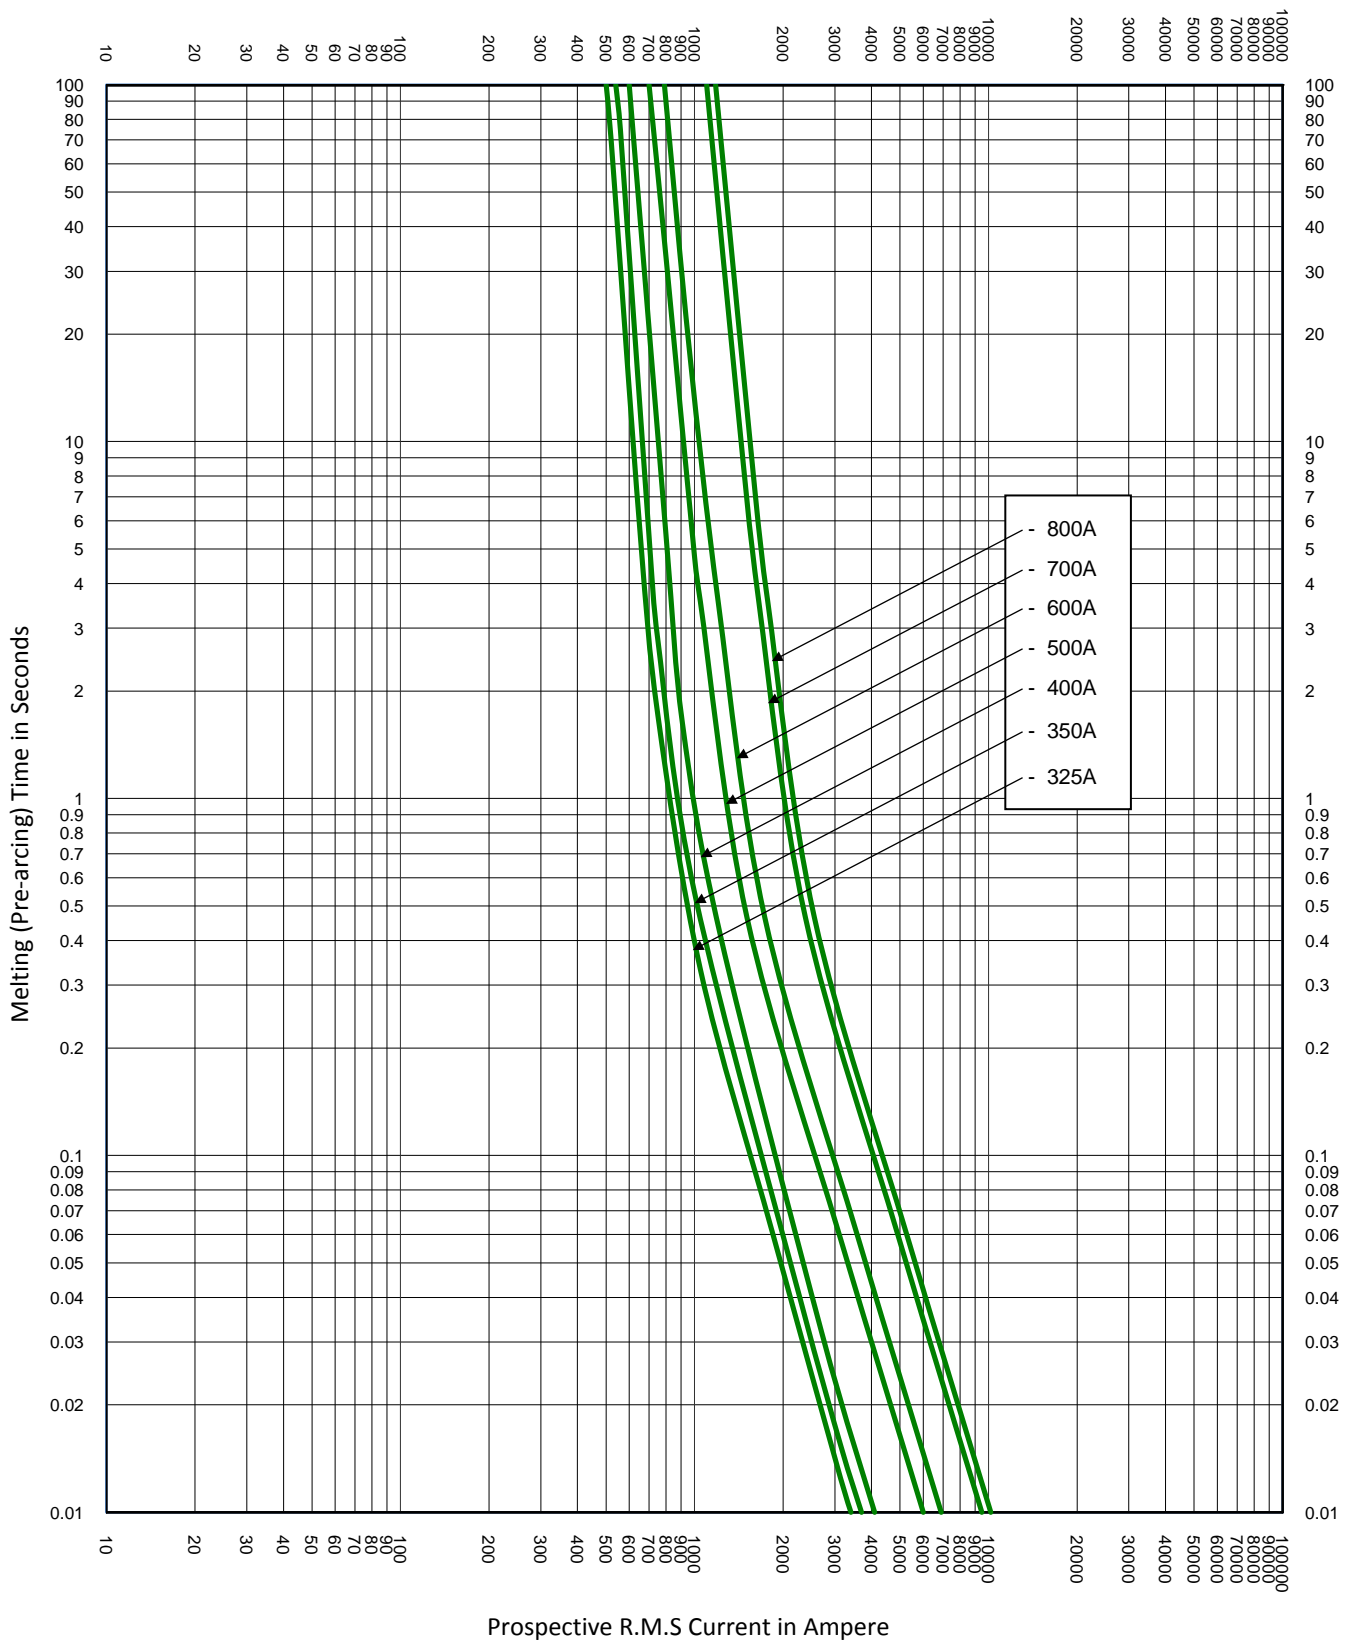

TEST VOLTAGE:	TIME CONSTANT/POWER FACTOR:	FUSE CATALOG NUMBER:
BASIS FOR DATA:		CNNE 35A - 800A

	DRAWN BY: LLL DATE: 02/05/2015 REVISION: A
	DRAWING NO.: FCC01-CNNE SHEET 3 OF 3

TIME CURRENT CHARACTERISTIC CURVES

TEST VOLTAGE:	TIME CONSTANT/POWER FACTOR:	FUSE CATALOG NUMBER:
BASIS FOR DATA:		CNNE 35A - 800A
		DRAWN BY: LLL DATE: 02/05/2015 REVISION: A
TIME CURRENT CHARACTERISTIC CURVES		DRAWING NO.: FCC01-CNNE SHEET 3 OF 3