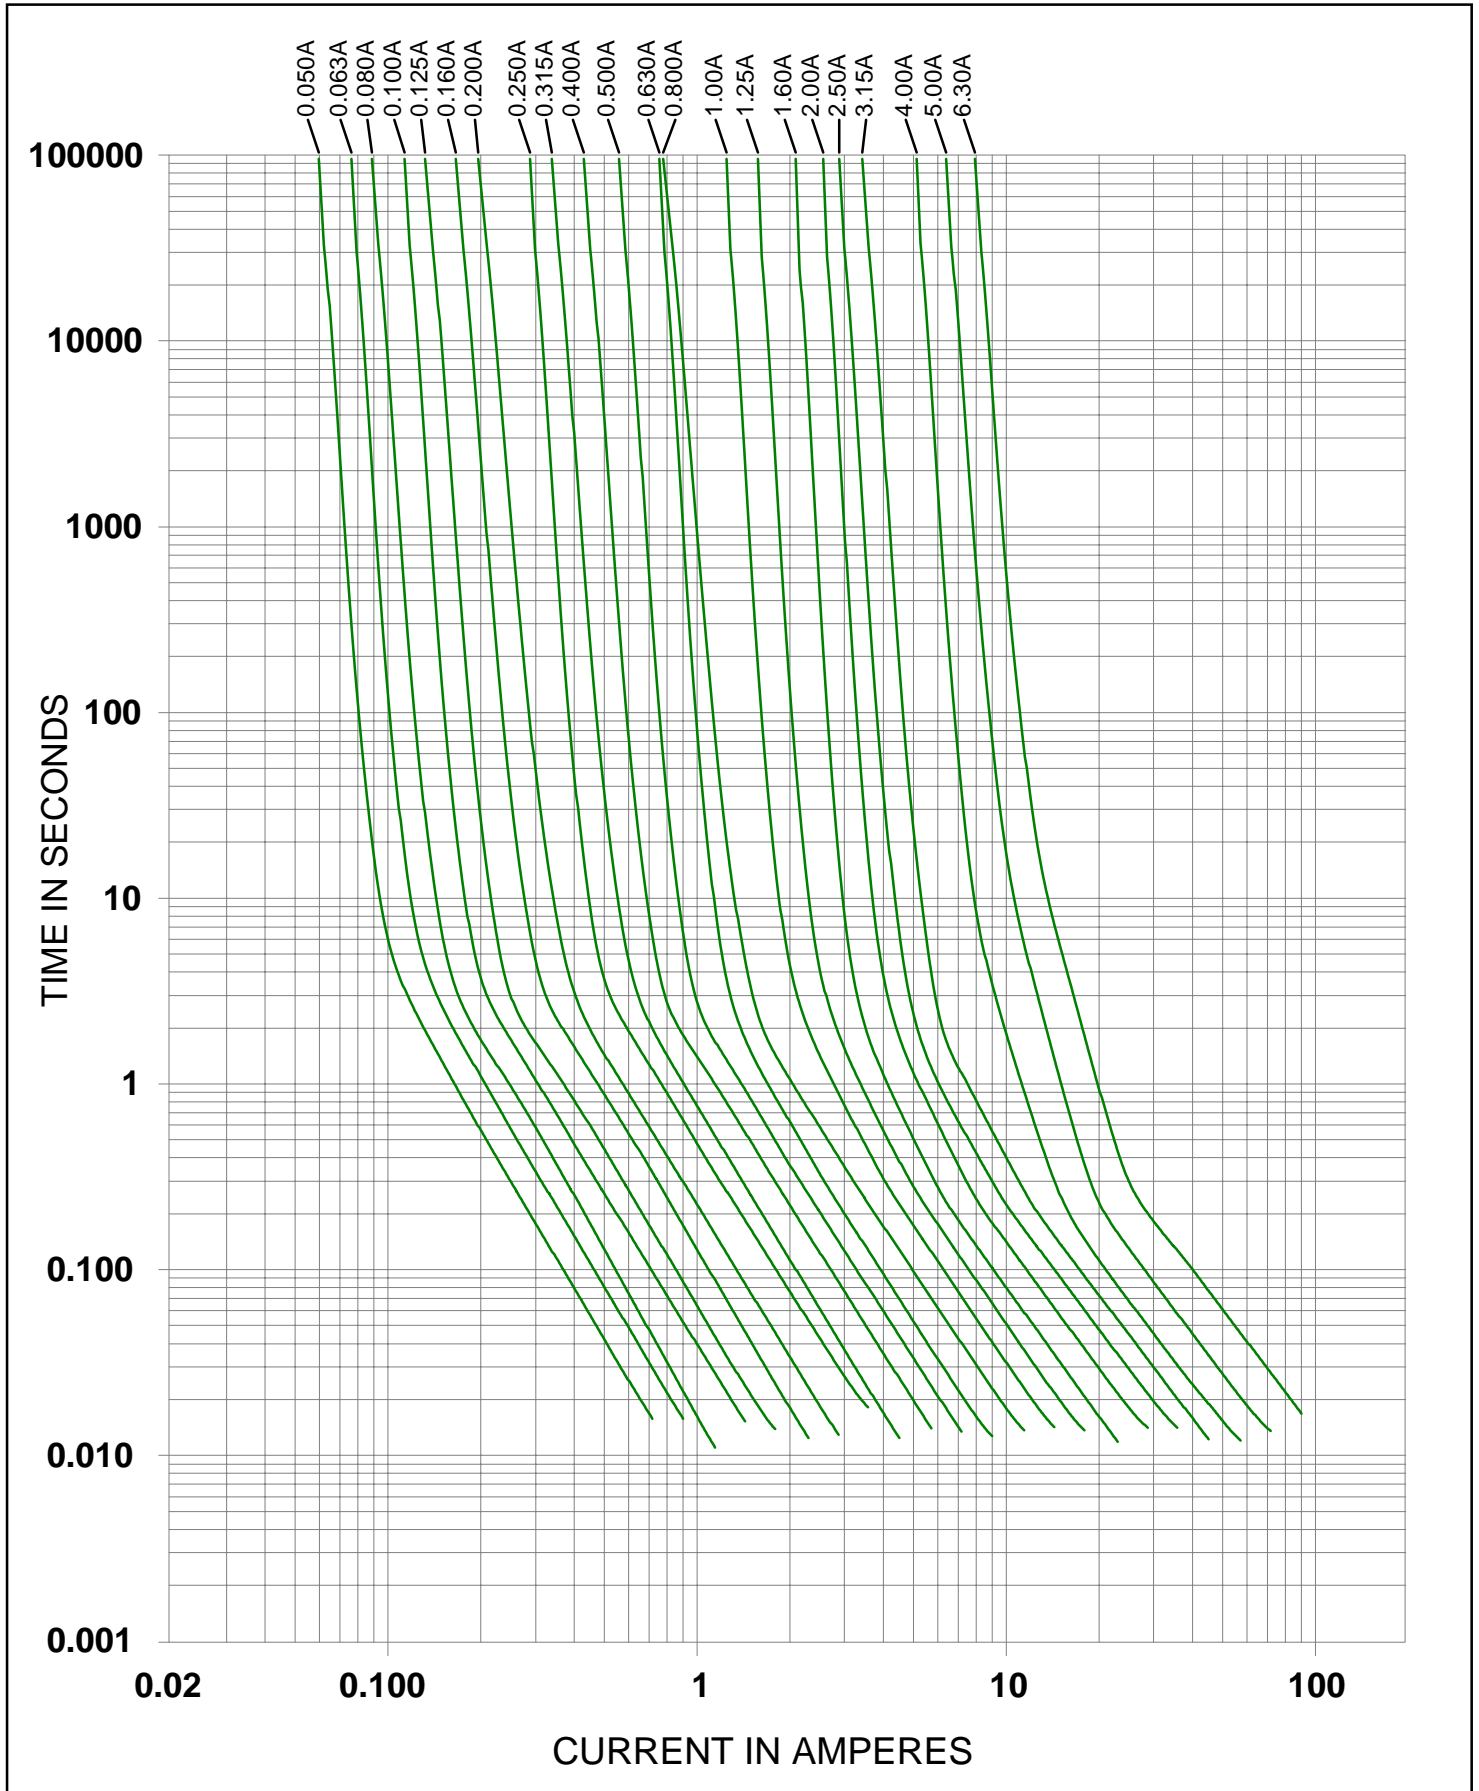

Littelfuse®

TE5® Time Lag Fuse
396 Series
UL248 subminiature

Specifications are subject to change without notice.