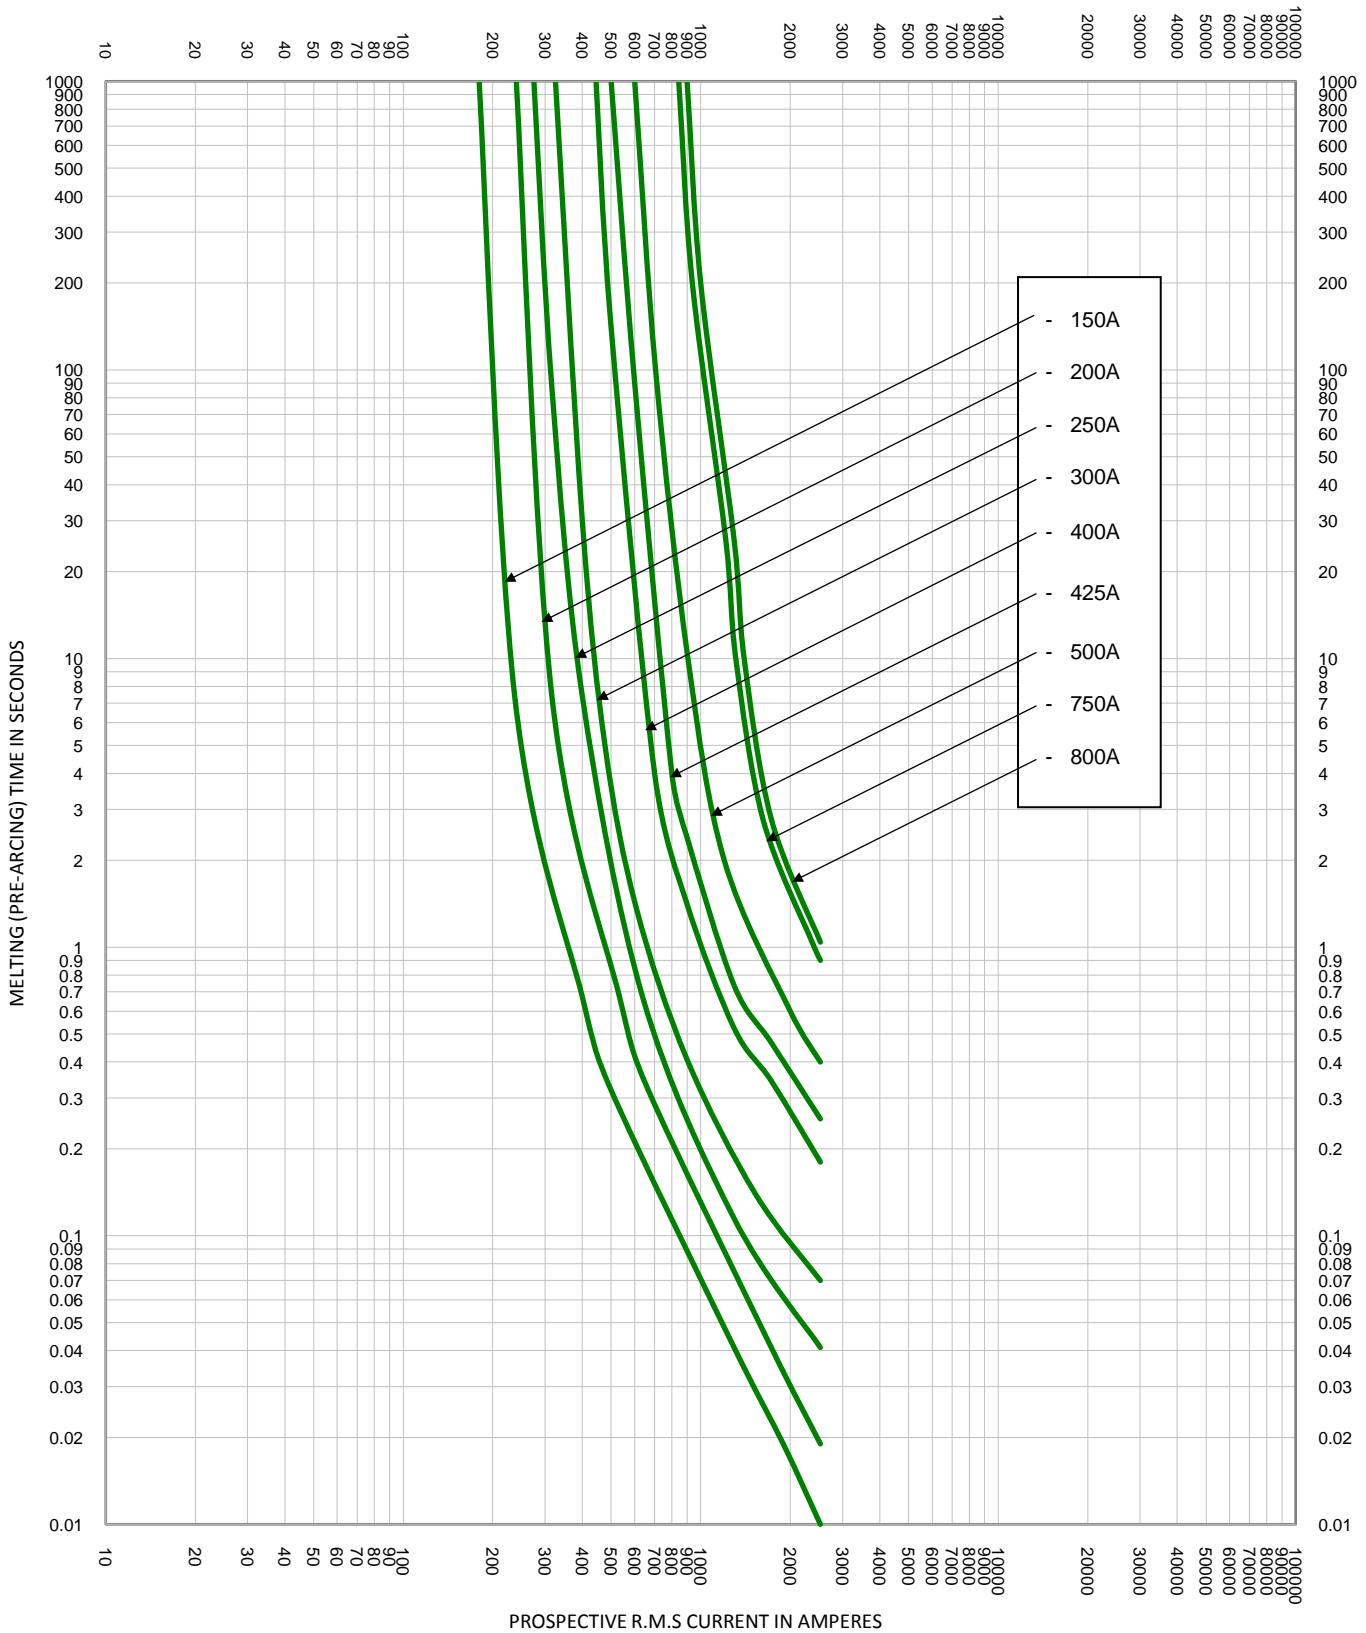

TEST VOLTAGE:	TIME CONSTANT/POWER FACTOR:	FUSE CATALOG NUMBER:
BASIS FOR DATA:		581 35A - 800A

	DRAWN BY: LLL DATE: 2/14/2013 REVISION: C
	DRAWING NO.: FCC01-581 SHEET 2 OF 3

TIME CURRENT CHARACTERISTIC CURVES

TEST VOLTAGE:	TIME CONSTANT/POWER FACTOR:	FUSE CATALOG NUMBER:
BASIS FOR DATA:		581 35A - 800A
		DRAWN BY: LLL
		DATE: 2/14/2013
		REVISION: C
TIME CURRENT CHARACTERISTIC CURVES		DRAWING NO.: FCC01-581 SHEET 3 OF 3