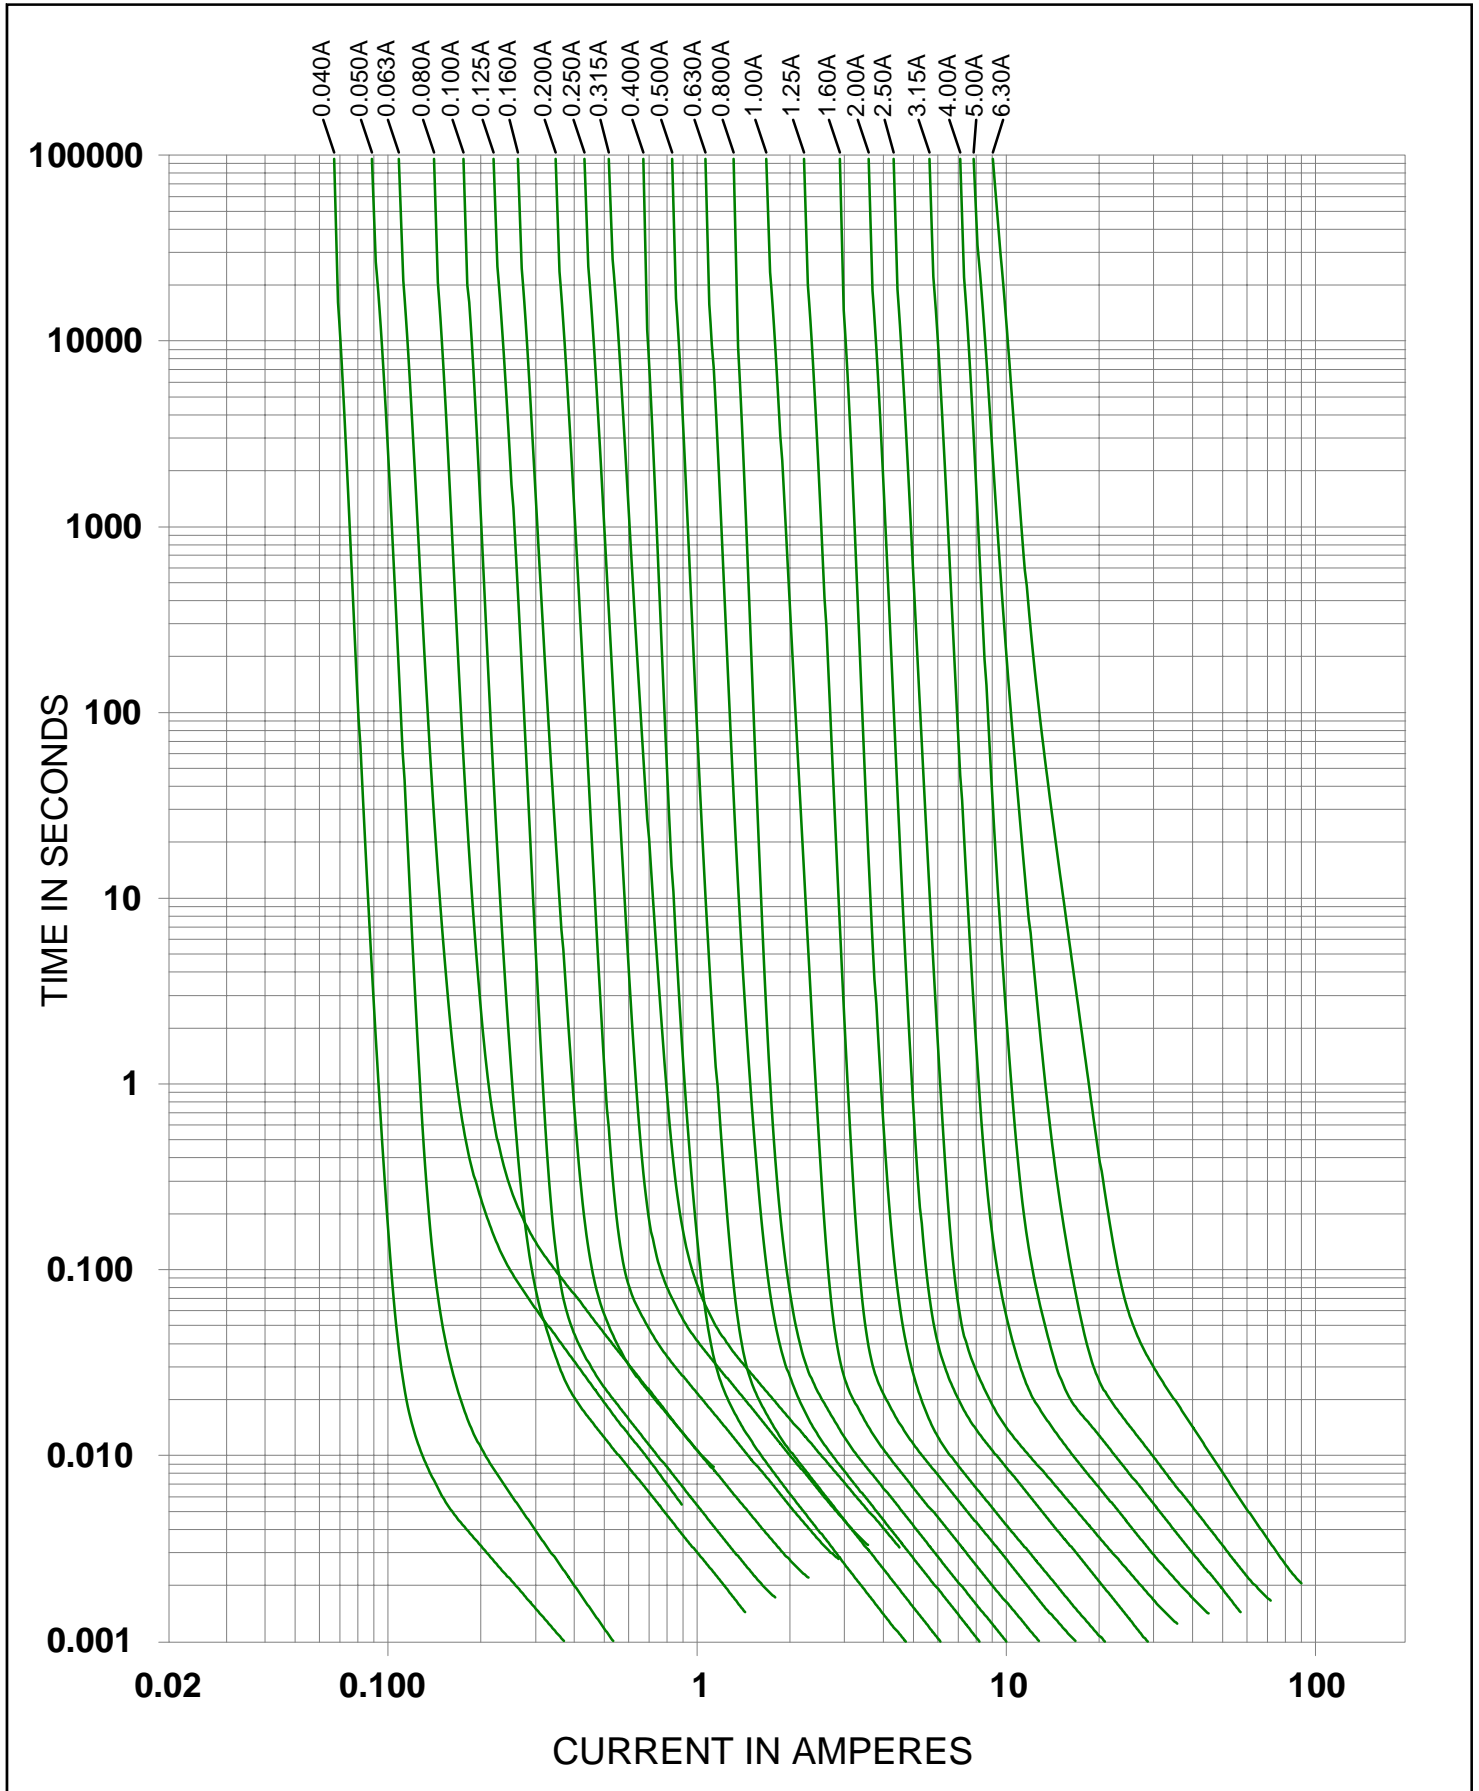

# Littelfuse®

TR5® Fast-Acting Fuse  
370 Series  
IEC127-3/3

Specifications are subject to change without notice.