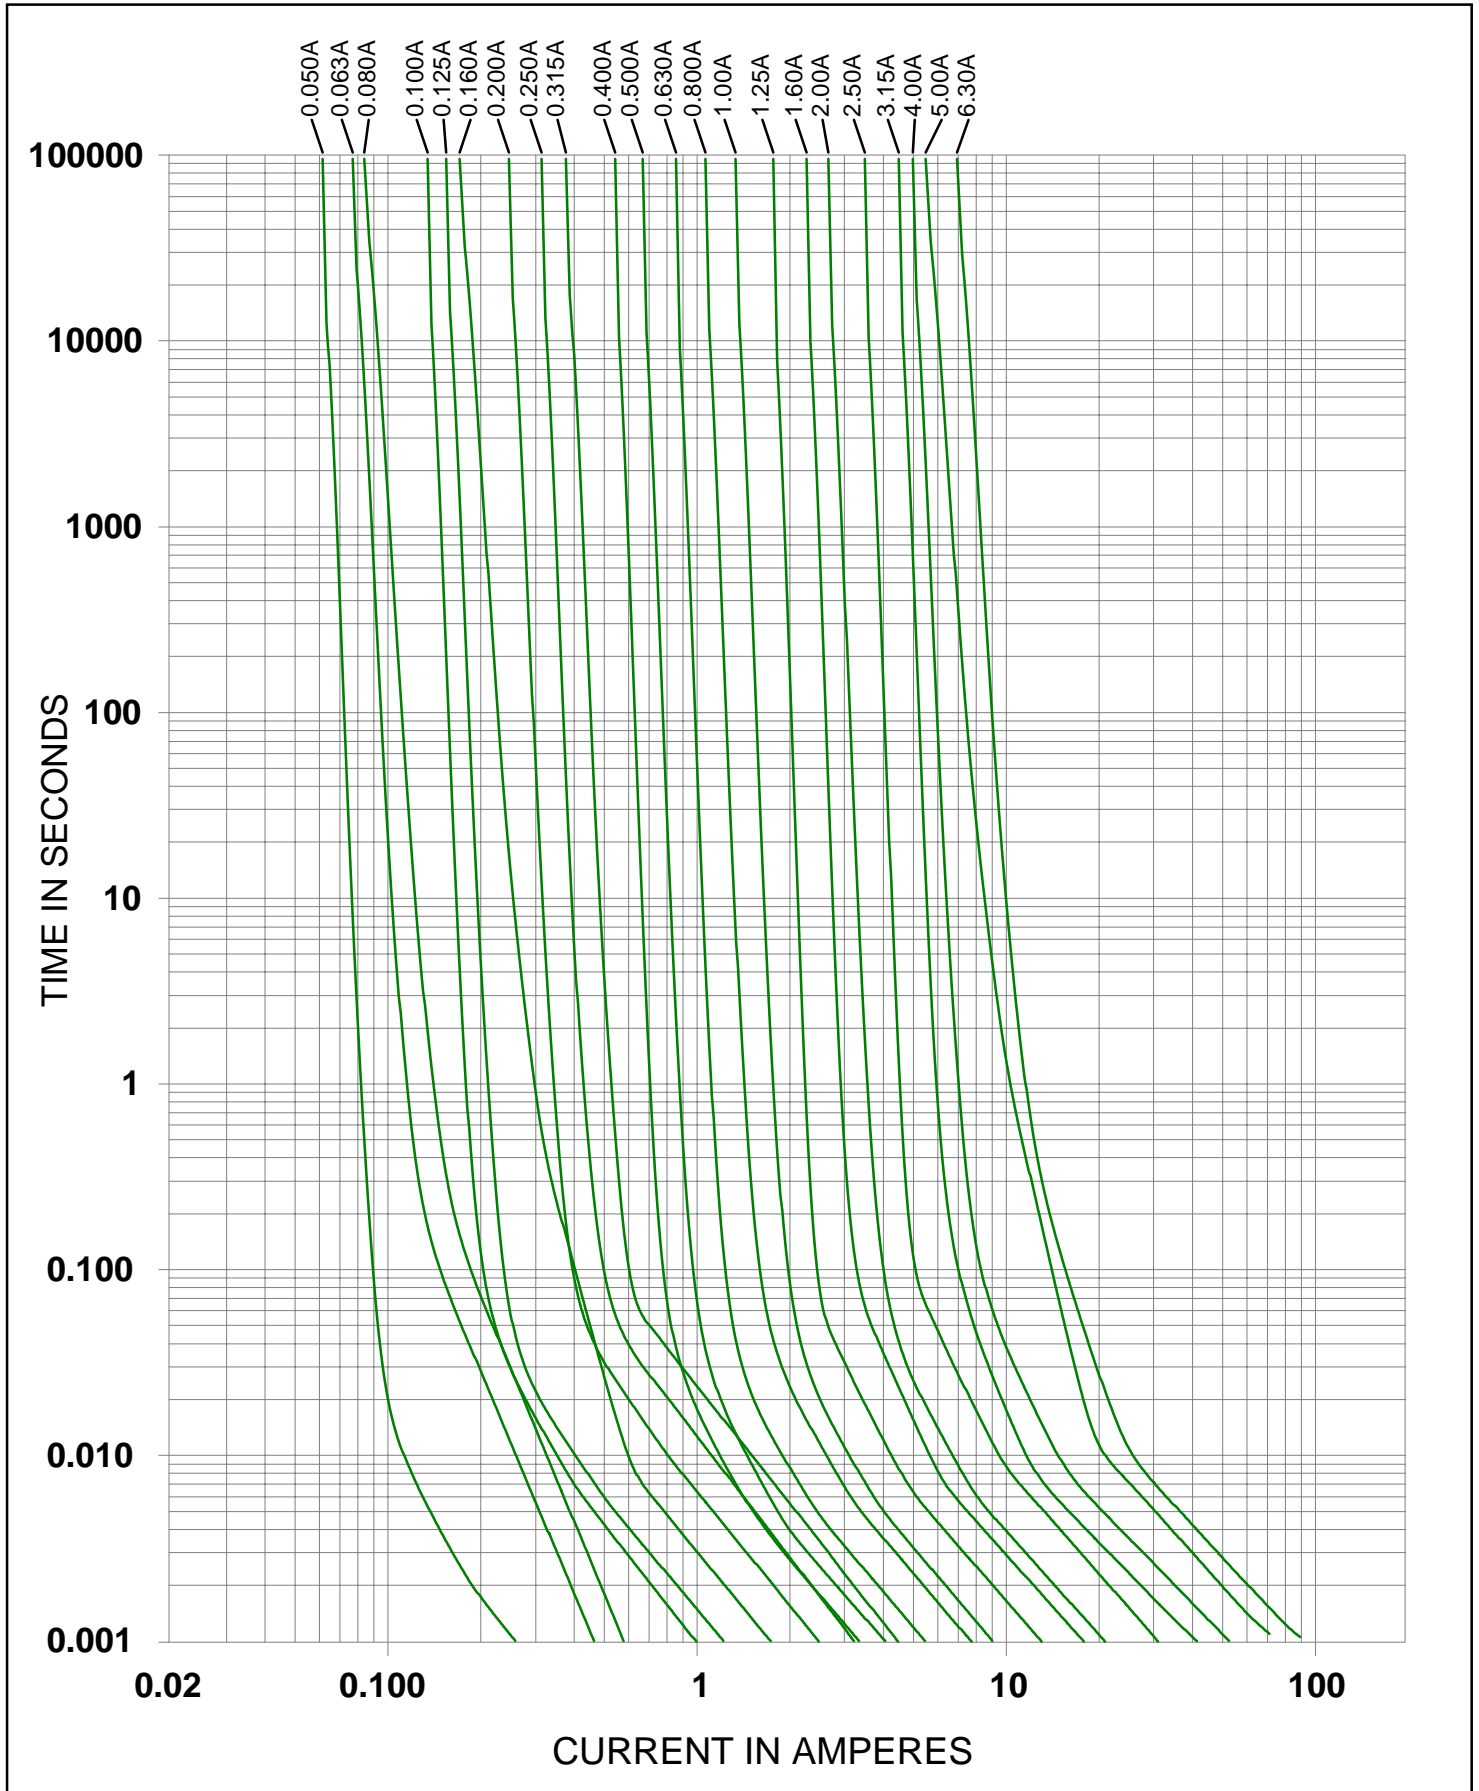

# Littelfuse<sup>®</sup>

**TE5<sup>®</sup> Fast-Acting Fuse**  
**395 Series**  
**UL248 subminiature**

Specifications are subject to change without notice.