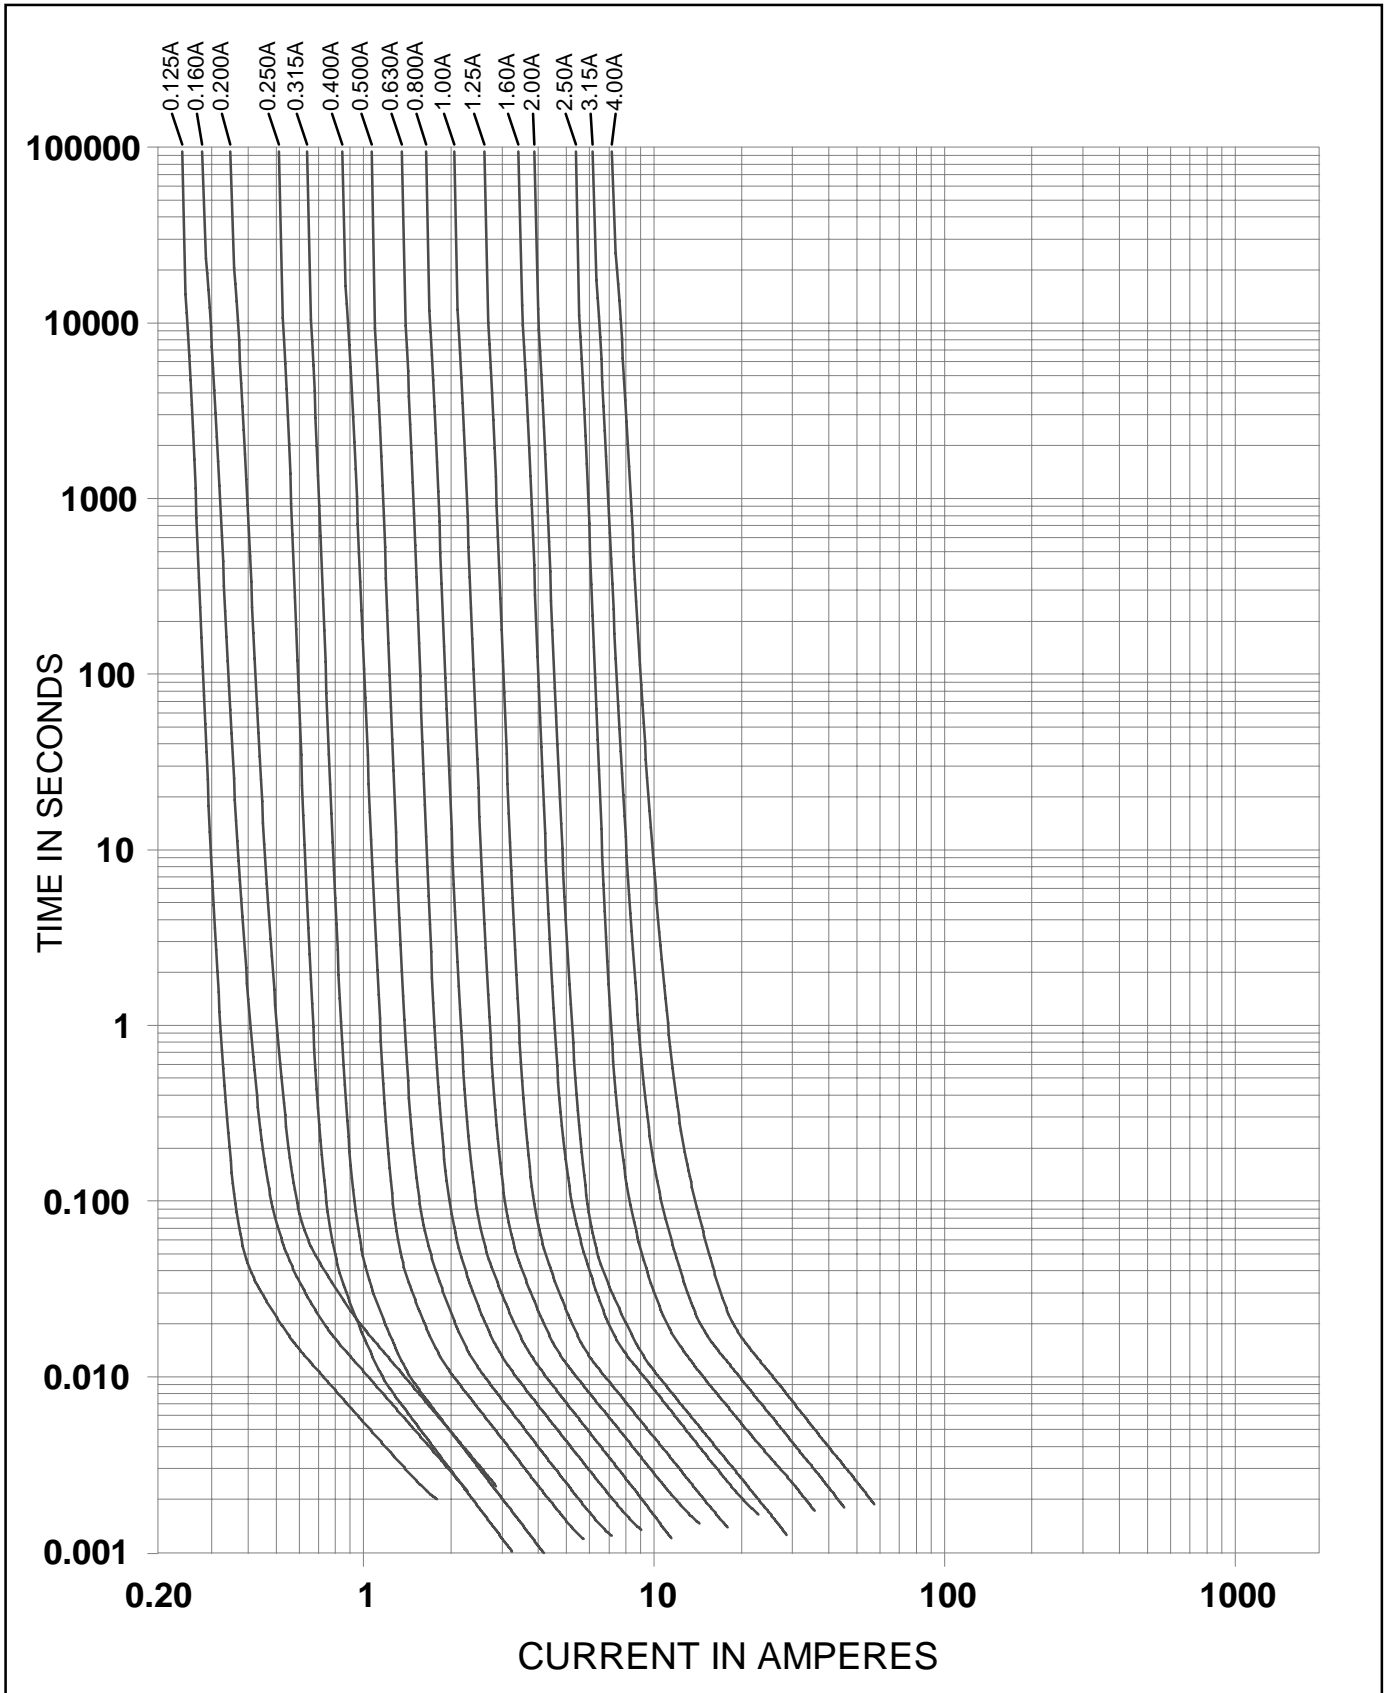

# Littelfuse®

SP Fast-Acting Fuse  
391 Series  
n. genormt

Specifications are subject to change without notice.