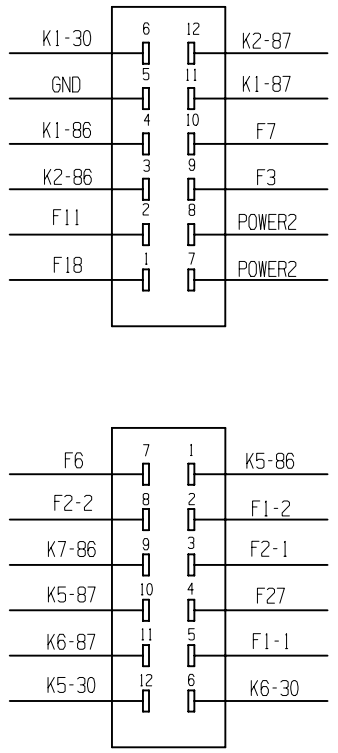

LTR	DATE	REVISION	CHK	APD
A	05/Jan/18	518616GCC NEW RELEASED FYUE		
B	30/Mar/18	519070ECC-UPDATE INPUT CURRENT FYUE		
C	6/Nov/2020	523004ECC-CORRECT CIRCUIT DIAGRAM ERROR FYUE		

CONNECTOR: TYCO 1-1670901-1
 TERMINAL: 1-968882-1 (WIRE SIZE: 0.35mm²)
 1-968855-1 (WIRE SIZE: 0.5-1.0mm²)
 1-968857-1 (WIRE SIZE: 1.0-2.5mm²)
 1-1719506-1 (WIRE SIZE: AWG12 TXL)
 SEAL: 828904-1 (WIRE O.D.: 1.2-2.1mm)
 828905-1 (WIRE O.D.: 2.2-3.0mm, 3.2mm)
 CAVITY PLUG: 828922-1

CONNECTOR: TYCO 1-1563759-1
 TERMINAL: 1-241378-1 (WIRE SIZE: 0.20-0.35mm²)
 1-241380-1 (WIRE SIZE: 0.5-1.0mm²)
 1-418884-1 (WIRE SIZE: 1.0-1.5mm²)
 SEAL: 1718705-1 (WIRE O.D.: 0.9-1.2mm)
 964971-1 (WIRE O.D.: 1.2-1.6mm)
 963530-1 (WIRE O.D.: 1.4-1.9mm)
 CAVITY PLUG: 963531-1

CONNECTOR: TYCO 3-1563759-1
 TERMINAL: 1-241378-1 (WIRE SIZE: 0.20-0.35mm²)
 1-241380-1 (WIRE SIZE: 0.5-1.0mm²)
 1-418884-1 (WIRE SIZE: 1.0-1.5mm²)
 SEAL: 1718705-1 (WIRE O.D.: 0.9-1.2mm)
 964971-1 (WIRE O.D.: 1.2-1.6mm)
 963530-1 (WIRE O.D.: 1.4-1.9mm)
 CAVITY PLUG: 963531-1