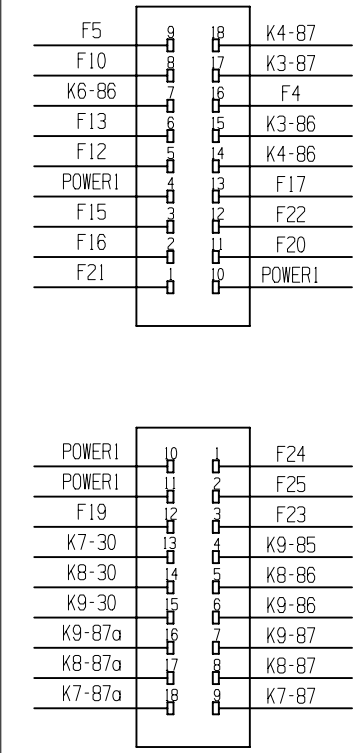

LTR	DATE	REVISION	CHK	APD
A	05/Jan/18	518616GCC NEW RELEASED FYUE		
B	30/Mar/18	519070ECC-UPDATE INPUT CURRENT FYUE		
C	6/Nov/2020	523004ECC-CORRECT CIRCUIT DIAGRAM ERROR FYUE		

CONNECTOR: TYCO 1-1670901-1
 TERMINAL: 1-968882-1 (WIRE SIZE: 0.35mm²)
 1-968855-1 (WIRE SIZE: 0.5-1.0mm²)
 1-968857-1 (WIRE SIZE: 1.0-2.5mm²)
 1-1719506-1 (WIRE SIZE: AWG12 TXL)
 SEAL: 828904-1 (WIRE O.D.: 1.2-2.1mm)
 828905-1 (WIRE O.D.: 2.2-3.0mm, 3.2mm)
 CAVITY PLUG: 828922-1

CONNECTOR: TYCO 1-1563759-1
 TERMINAL: 1-241378-1 (WIRE SIZE: 0.20-0.35mm²)
 1-241380-1 (WIRE SIZE: 0.5-1.0mm²)
 1-418884-1 (WIRE SIZE: 1.0-1.5mm²)
 SEAL: 1718705-1 (WIRE O.D.: 0.9-1.2mm)
 964971-1 (WIRE O.D.: 1.2-1.6mm)
 963530-1 (WIRE O.D.: 1.4-1.9mm)
 CAVITY PLUG: 963531-1

CONNECTOR: TYCO 3-1563759-1
 TERMINAL: 1-241378-1 (WIRE SIZE: 0.20-0.35mm²)
 1-241380-1 (WIRE SIZE: 0.5-1.0mm²)
 1-418884-1 (WIRE SIZE: 1.0-1.5mm²)
 SEAL: 1718705-1 (WIRE O.D.: 0.9-1.2mm)
 964971-1 (WIRE O.D.: 1.2-1.6mm)
 963530-1 (WIRE O.D.: 1.4-1.9mm)
 CAVITY PLUG: 963531-1