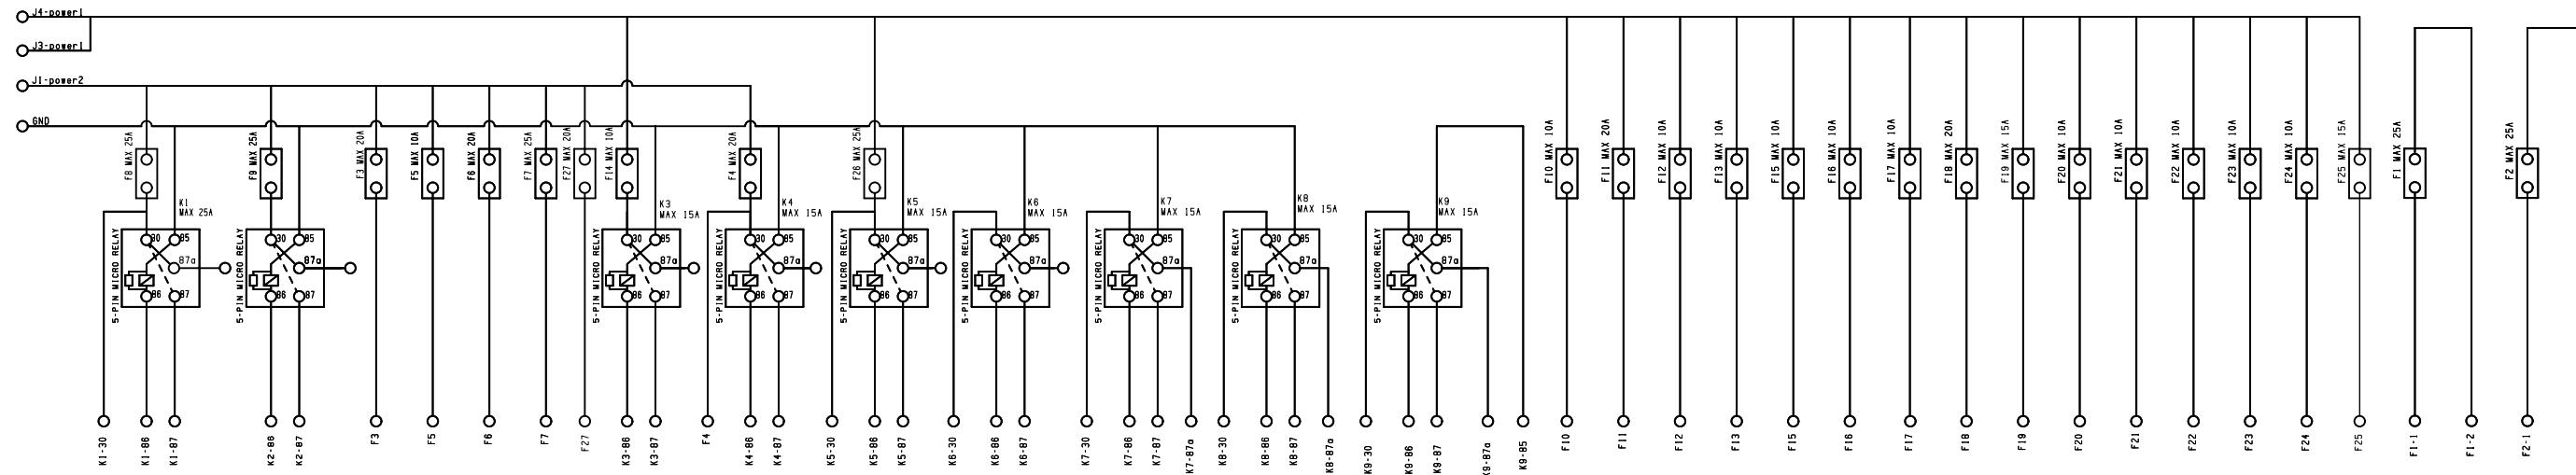

LTR	DATE	REVISION	CHK	APD
A	05/Jan/18	518616GCC NEW RELEASED FYUE		
B	30/Mar/18	519070ECC-UPDATE INPUT CURRENT FYUE		
C	6/Nov/2020	523004ECC-CORRECT CIRCUIT DIAGRAM ERROR FYUE		

CONNECTOR: TYCO 1-1670901-1
 TERMINAL: 1-968882-1 (WIRE SIZE: 0.35mm²)
 1-968855-1 (WIRE SIZE: 0.5-1.0mm²)
 1-968857-1 (WIRE SIZE: 1.0-2.5mm²)
 1-1719506-1 (WIRE SIZE: AWG12 TXL)
 SEAL: 828904-1 (WIRE O.D.: 1.2-2.1mm)
 828905-1 (WIRE O.D.: 2.2-3.0mm, 3.2mm)
 CAVITY PLUG: 828922-1

CONNECTOR: TYCO 1-1563759-1
 TERMINAL: 1-241378-1 (WIRE SIZE: 0.20-0.35mm²)
 1-241380-1 (WIRE SIZE: 0.5-1.0mm²)
 1-418884-1 (WIRE SIZE: 1.0-1.5mm²)
 SEAL: 1718705-1 (WIRE O.D.: 0.9-1.2mm)
 964971-1 (WIRE O.D.: 1.2-1.6mm)
 963530-1 (WIRE O.D.: 1.4-1.9mm)
 CAVITY PLUG: 963531-1

CONNECTOR: TYCO 3-1563759-1
 TERMINAL: 1-241378-1 (WIRE SIZE: 0.20-0.35mm²)
 1-241380-1 (WIRE SIZE: 0.5-1.0mm²)
 1-418884-1 (WIRE SIZE: 1.0-1.5mm²)
 SEAL: 1718705-1 (WIRE O.D.: 0.9-1.2mm)
 964971-1 (WIRE O.D.: 1.2-1.6mm)
 963530-1 (WIRE O.D.: 1.4-1.9mm)
 CAVITY PLUG: 963531-1