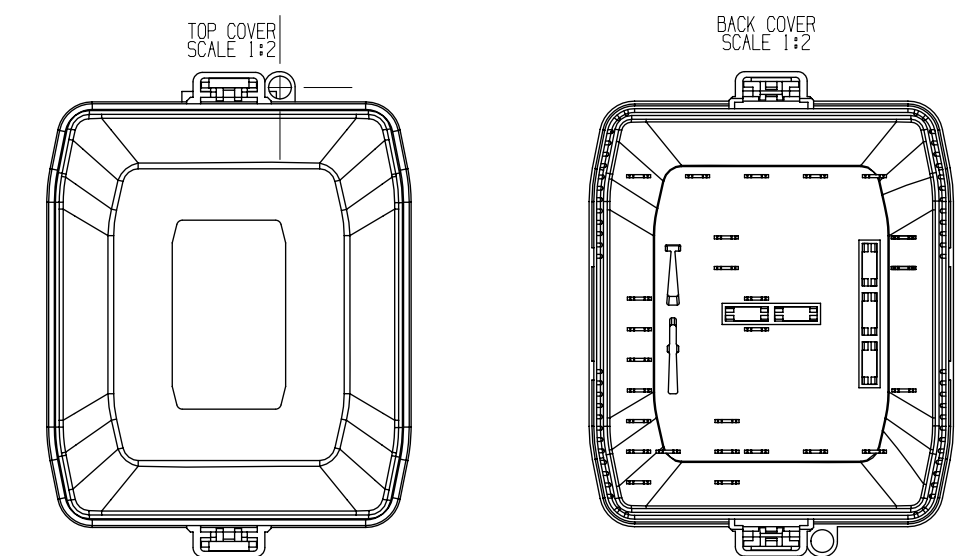

LTR	DATE	REVISION	CHK	APD
A	05/Jan/18	518616GCC NEW RELEASED FYUE		
B	30/Mar/18	519070ECC-UPDATE INPUT CURRENT FYUE		
C	6/Nov/2020	523004ECC-CORRECT CIRCUIT DIAGRAM ERROR FYUE		

CONNECTOR: TYCO 1-1670901-1
 TERMINAL: 1-968882-1 (WIRE SIZE: 0.35mm²)
 1-968855-1 (WIRE SIZE: 0.5-1.0mm²)
 1-968857-1 (WIRE SIZE: 1.0-2.5mm²)
 1-1719506-1 (WIRE SIZE: AWG12 TXL)
 SEAL: 828904-1 (WIRE O.D.: 1.2-2.1mm)
 828905-1 (WIRE O.D.: 2.2-3.0mm, 3.2mm)
 CAVITY PLUG: 828922-1

CONNECTOR: TYCO 1-1563759-1
 TERMINAL: 1-241378-1 (WIRE SIZE: 0.20-0.35mm²)
 1-241380-1 (WIRE SIZE: 0.5-1.0mm²)
 1-418884-1 (WIRE SIZE: 1.0-1.5mm²)
 SEAL: 1718705-1 (WIRE O.D.: 0.9-1.2mm)
 964971-1 (WIRE O.D.: 1.2-1.6mm)
 963530-1 (WIRE O.D.: 1.4-1.9mm)
 CAVITY PLUG: 963531-1

CONNECTOR: TYCO 3-1563759-1
 TERMINAL: 1-241378-1 (WIRE SIZE: 0.20-0.35mm²)
 1-241380-1 (WIRE SIZE: 0.5-1.0mm²)
 1-418884-1 (WIRE SIZE: 1.0-1.5mm²)
 SEAL: 1718705-1 (WIRE O.D.: 0.9-1.2mm)
 964971-1 (WIRE O.D.: 1.2-1.6mm)
 963530-1 (WIRE O.D.: 1.4-1.9mm)
 CAVITY PLUG: 963531-1