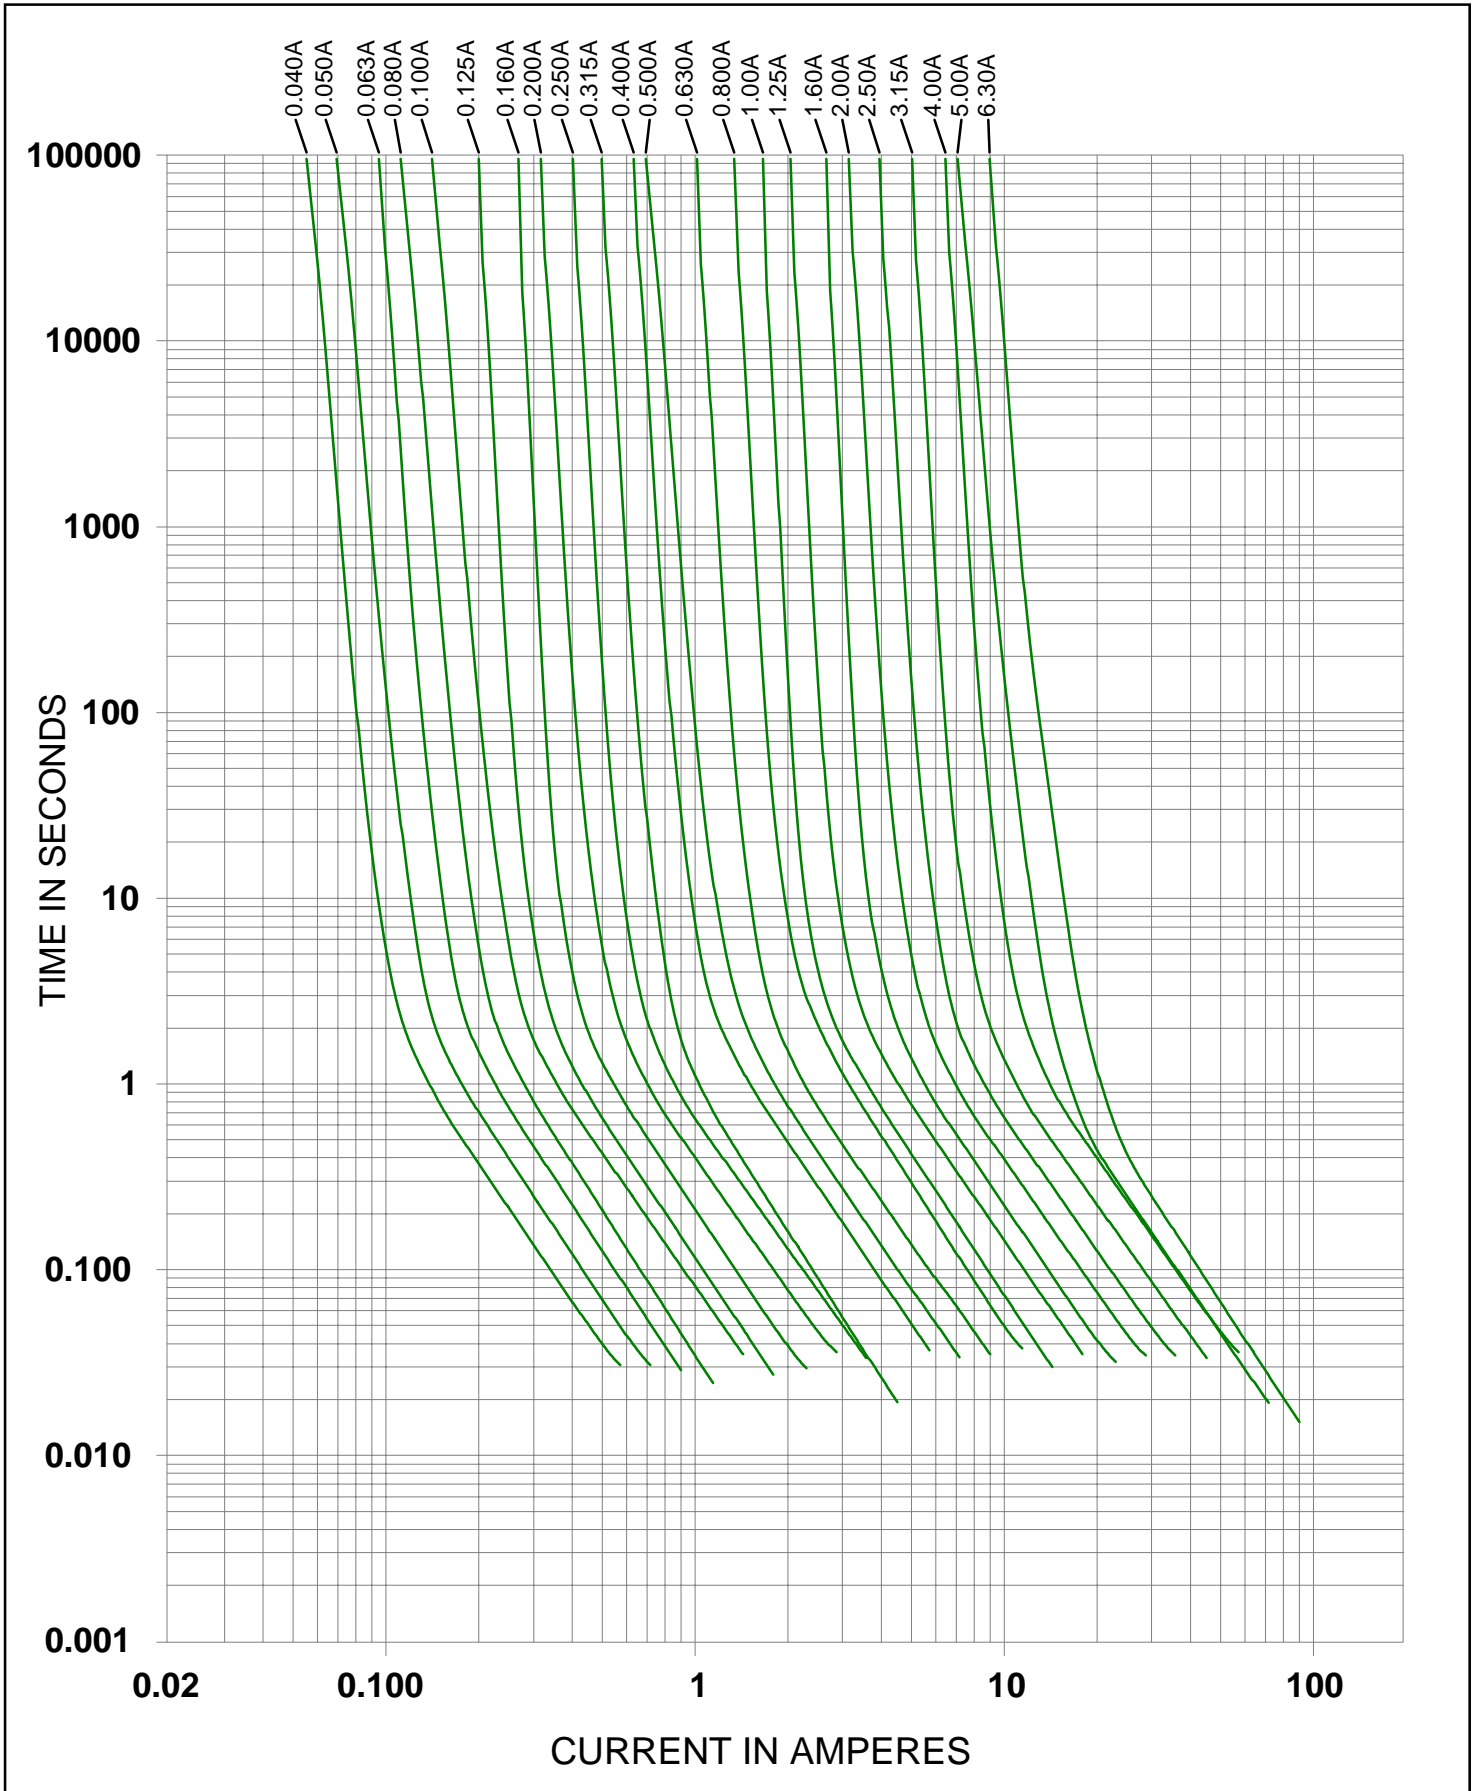

# Littelfuse®

TR5® Time Lag Fuse  
372 Series  
IEC127-3/4

Specifications are subject to change without notice.