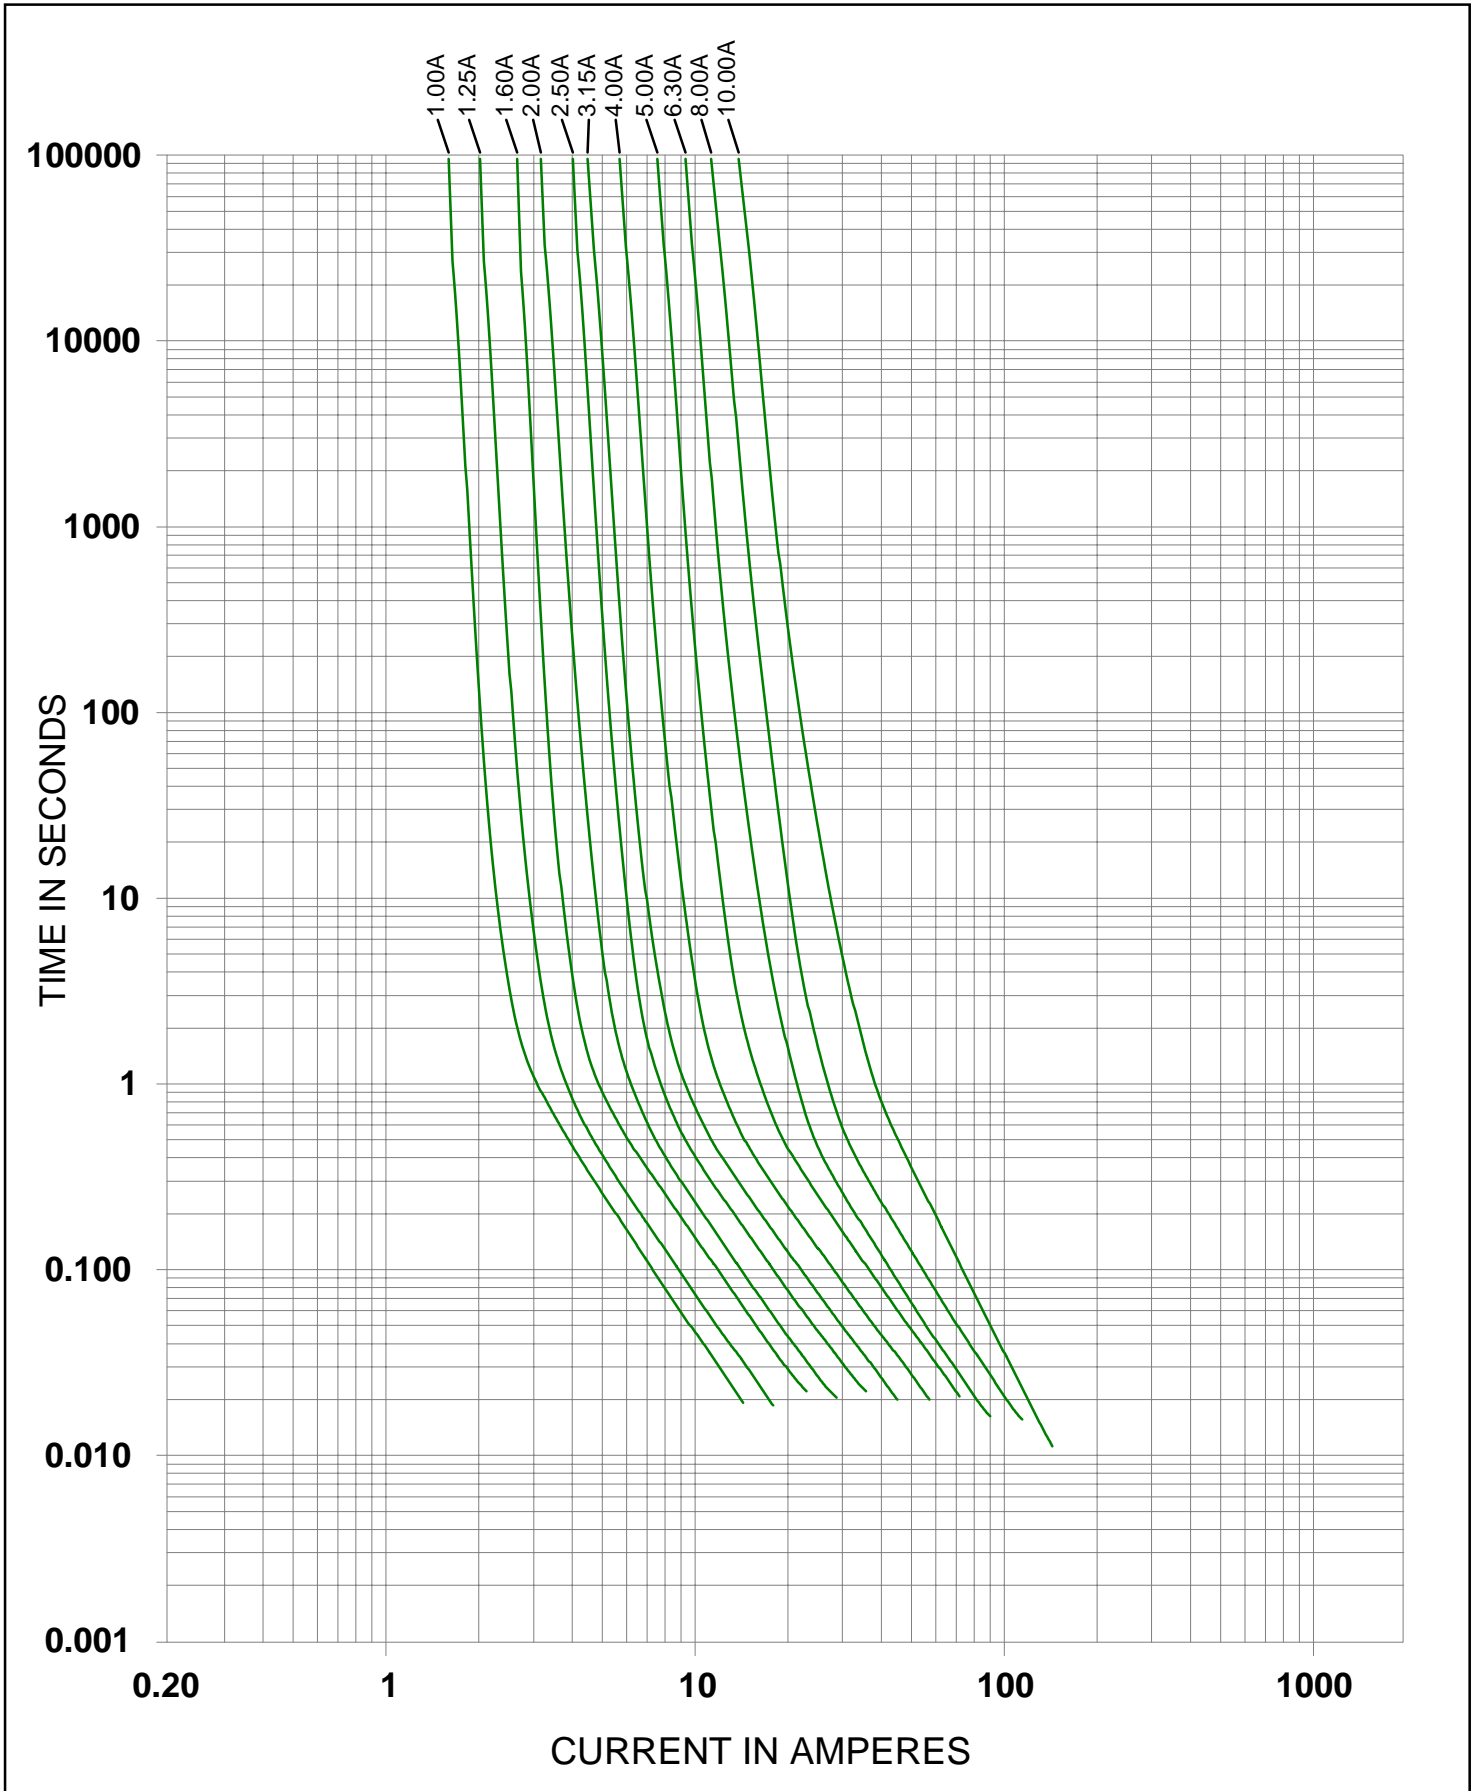

Littelfuse®

TR5® Time Lag Fuse
382 Series
IEC127-3/4

Specifications are subject to change without notice.

Note: 1.00 means the number one with two decimal places.

AKL V3.9 06.01.23