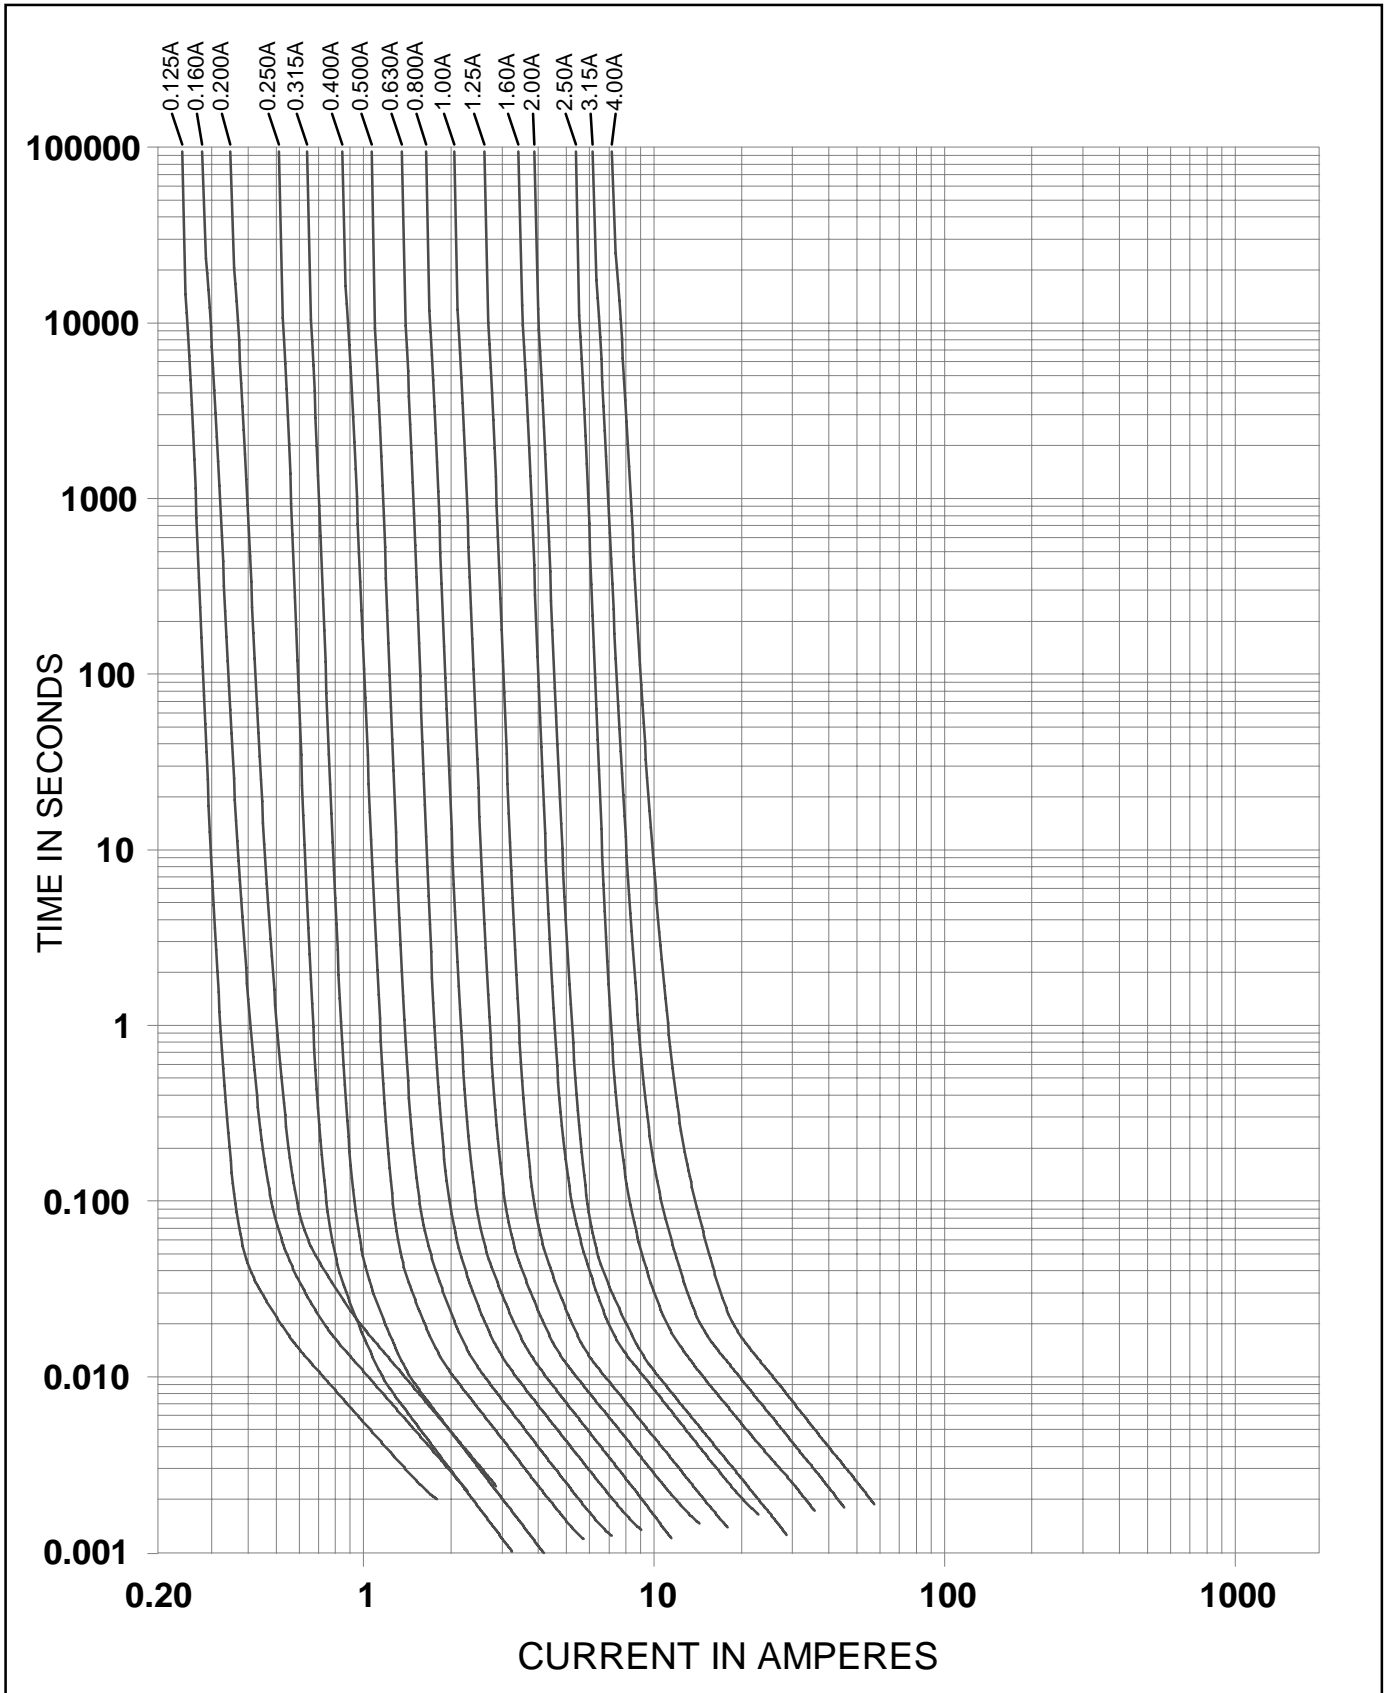

Littelfuse®

SP Fast-Acting Fuse
391 Series
n. genormt

Specifications are subject to change without notice.