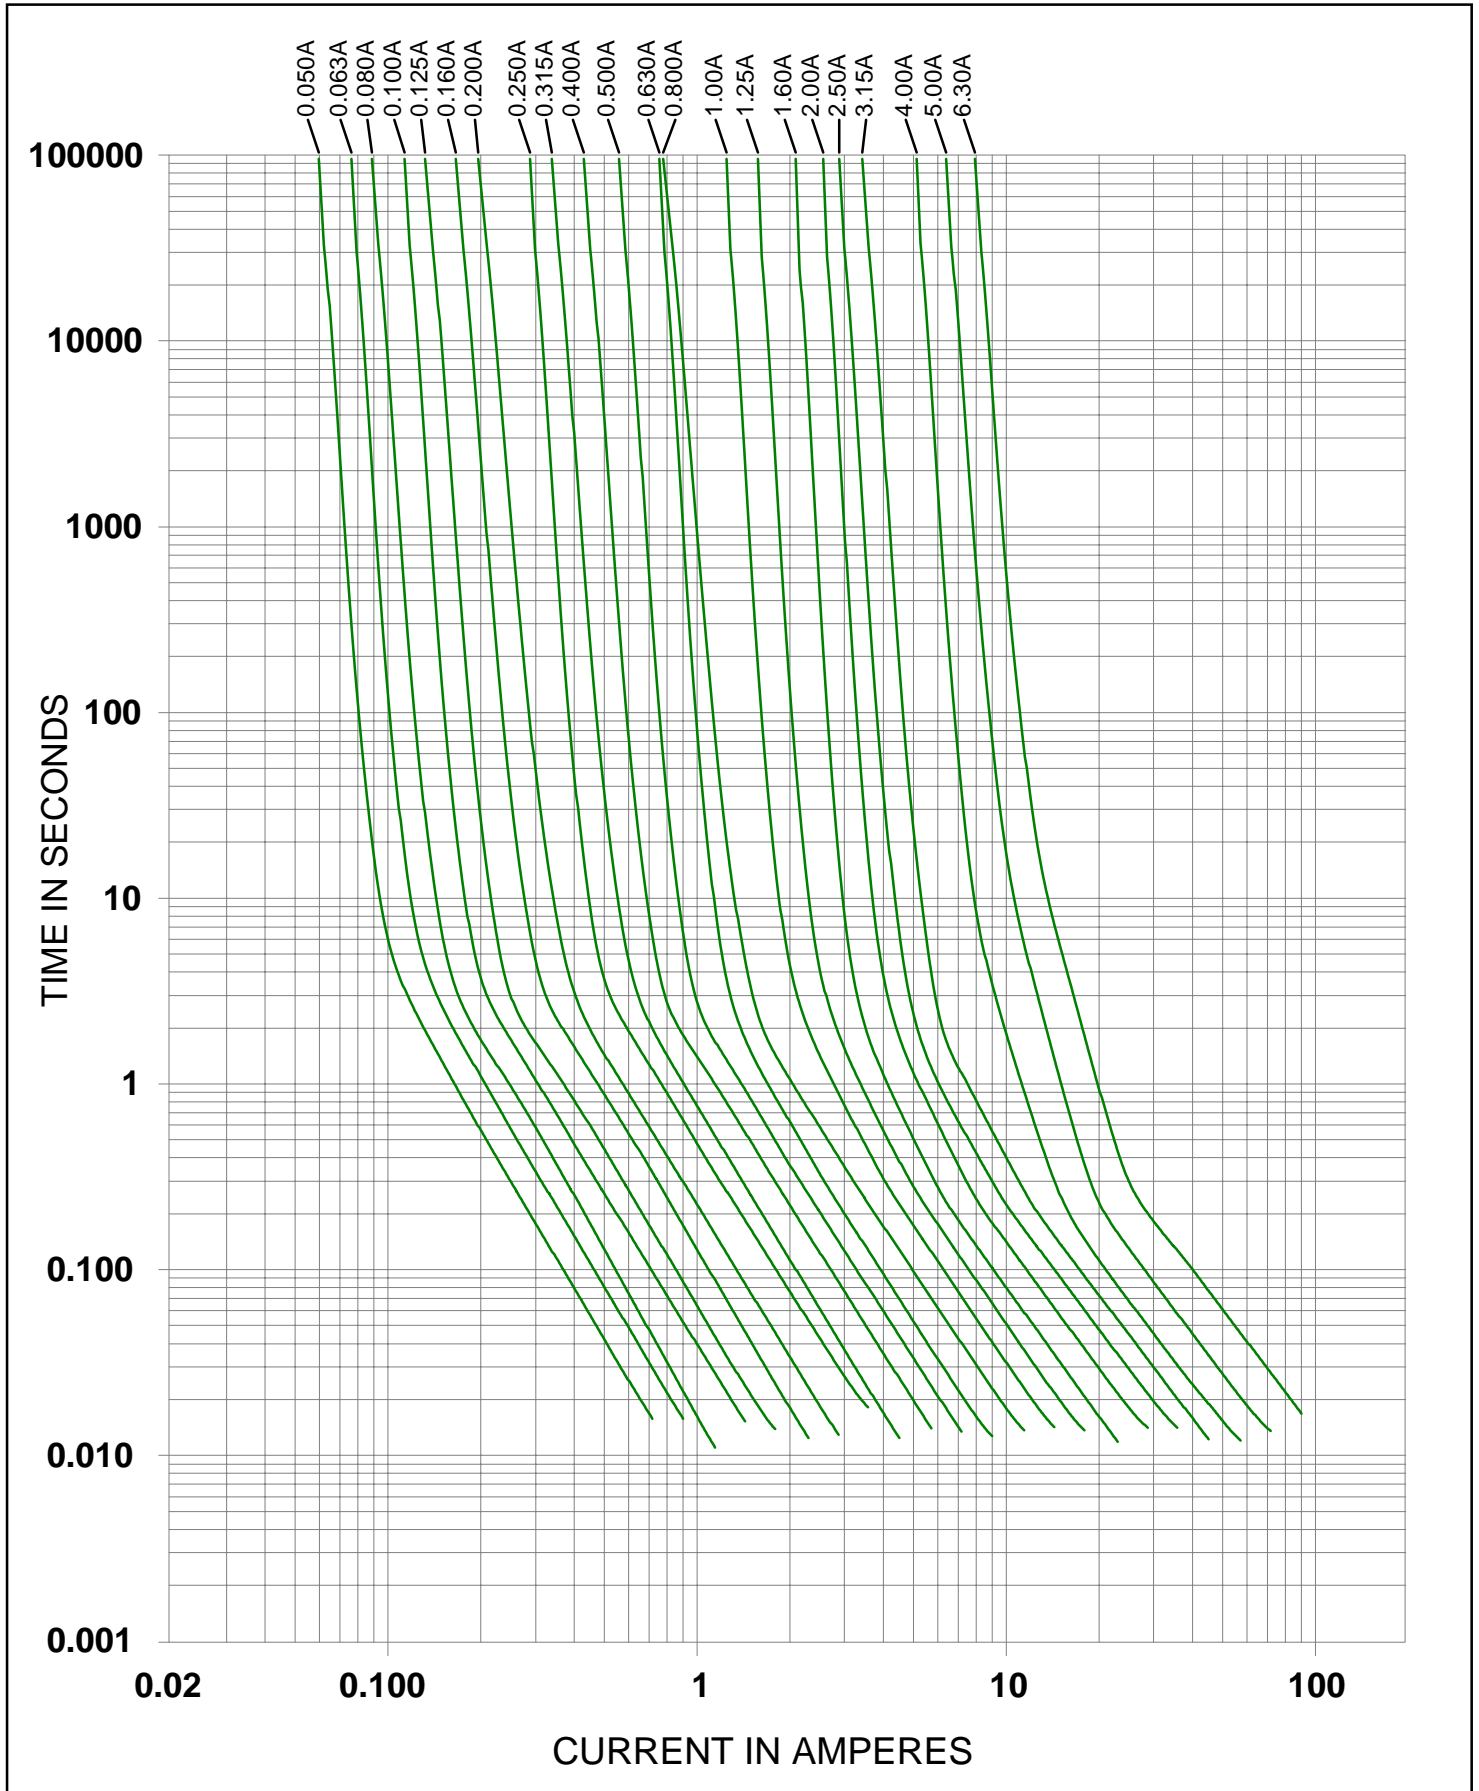

Littelfuse[®]

TE5[®] Time Lag Fuse
396 Series
UL248 subminiature

Specifications are subject to change without notice.