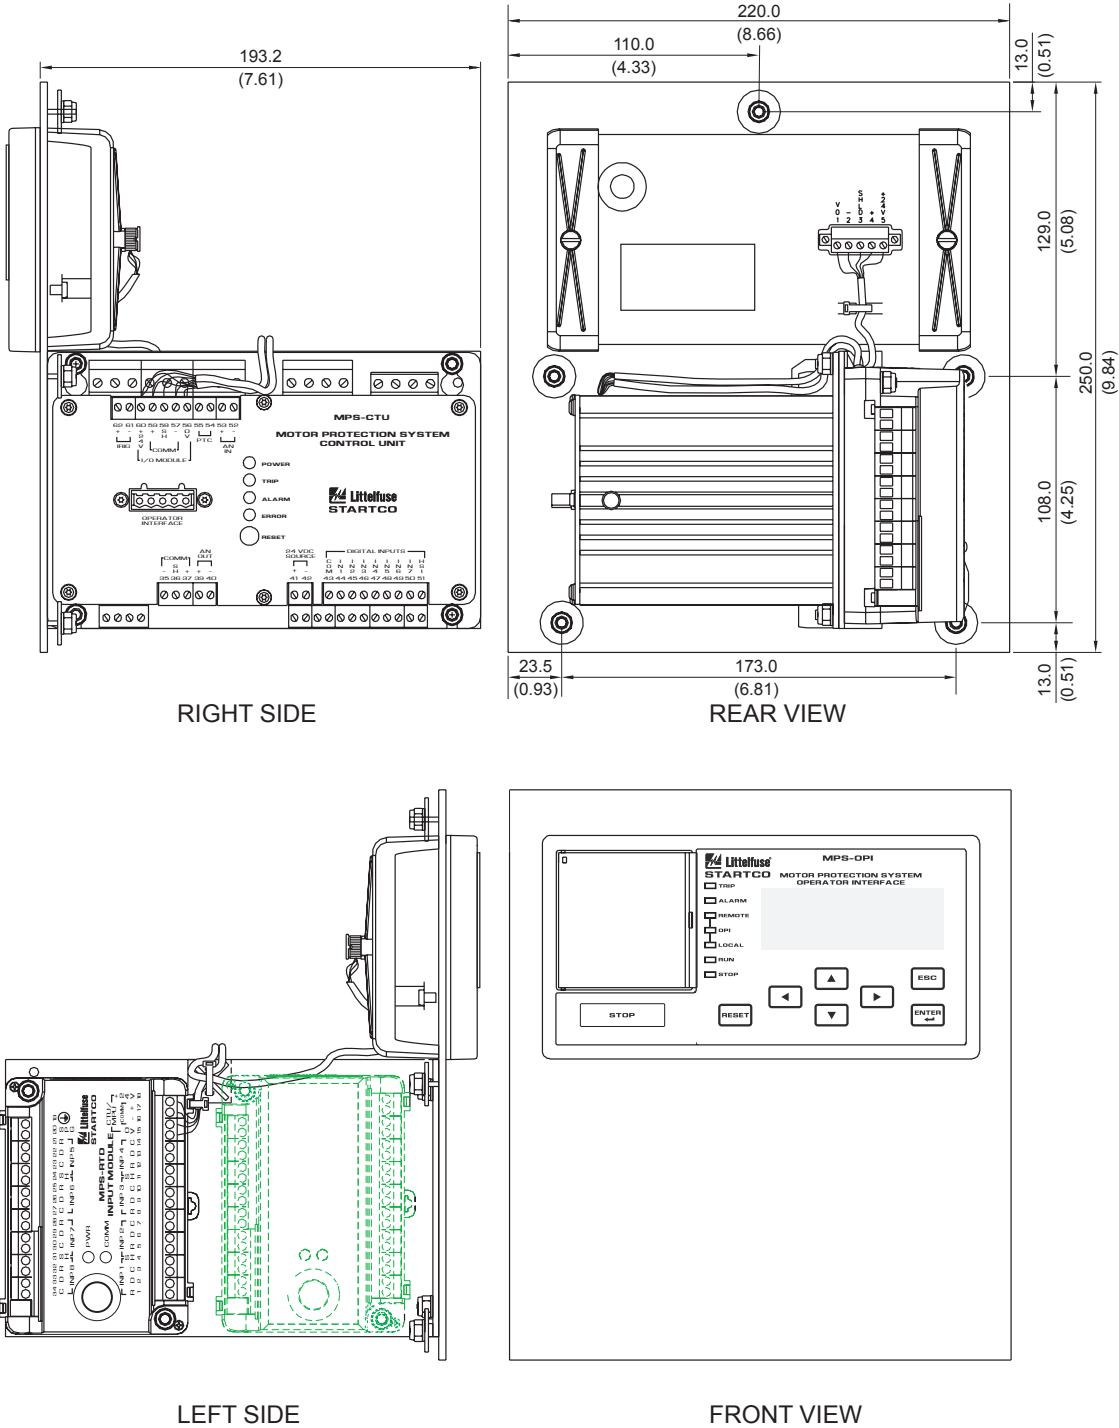

PMA-24 GE MULTILIN 469 ADAPTER FOR MPS

NOTES:

1. Dimensions in millimetres (inches).
2. MPS system components ordered separately.
3. Mounting hardware provided.